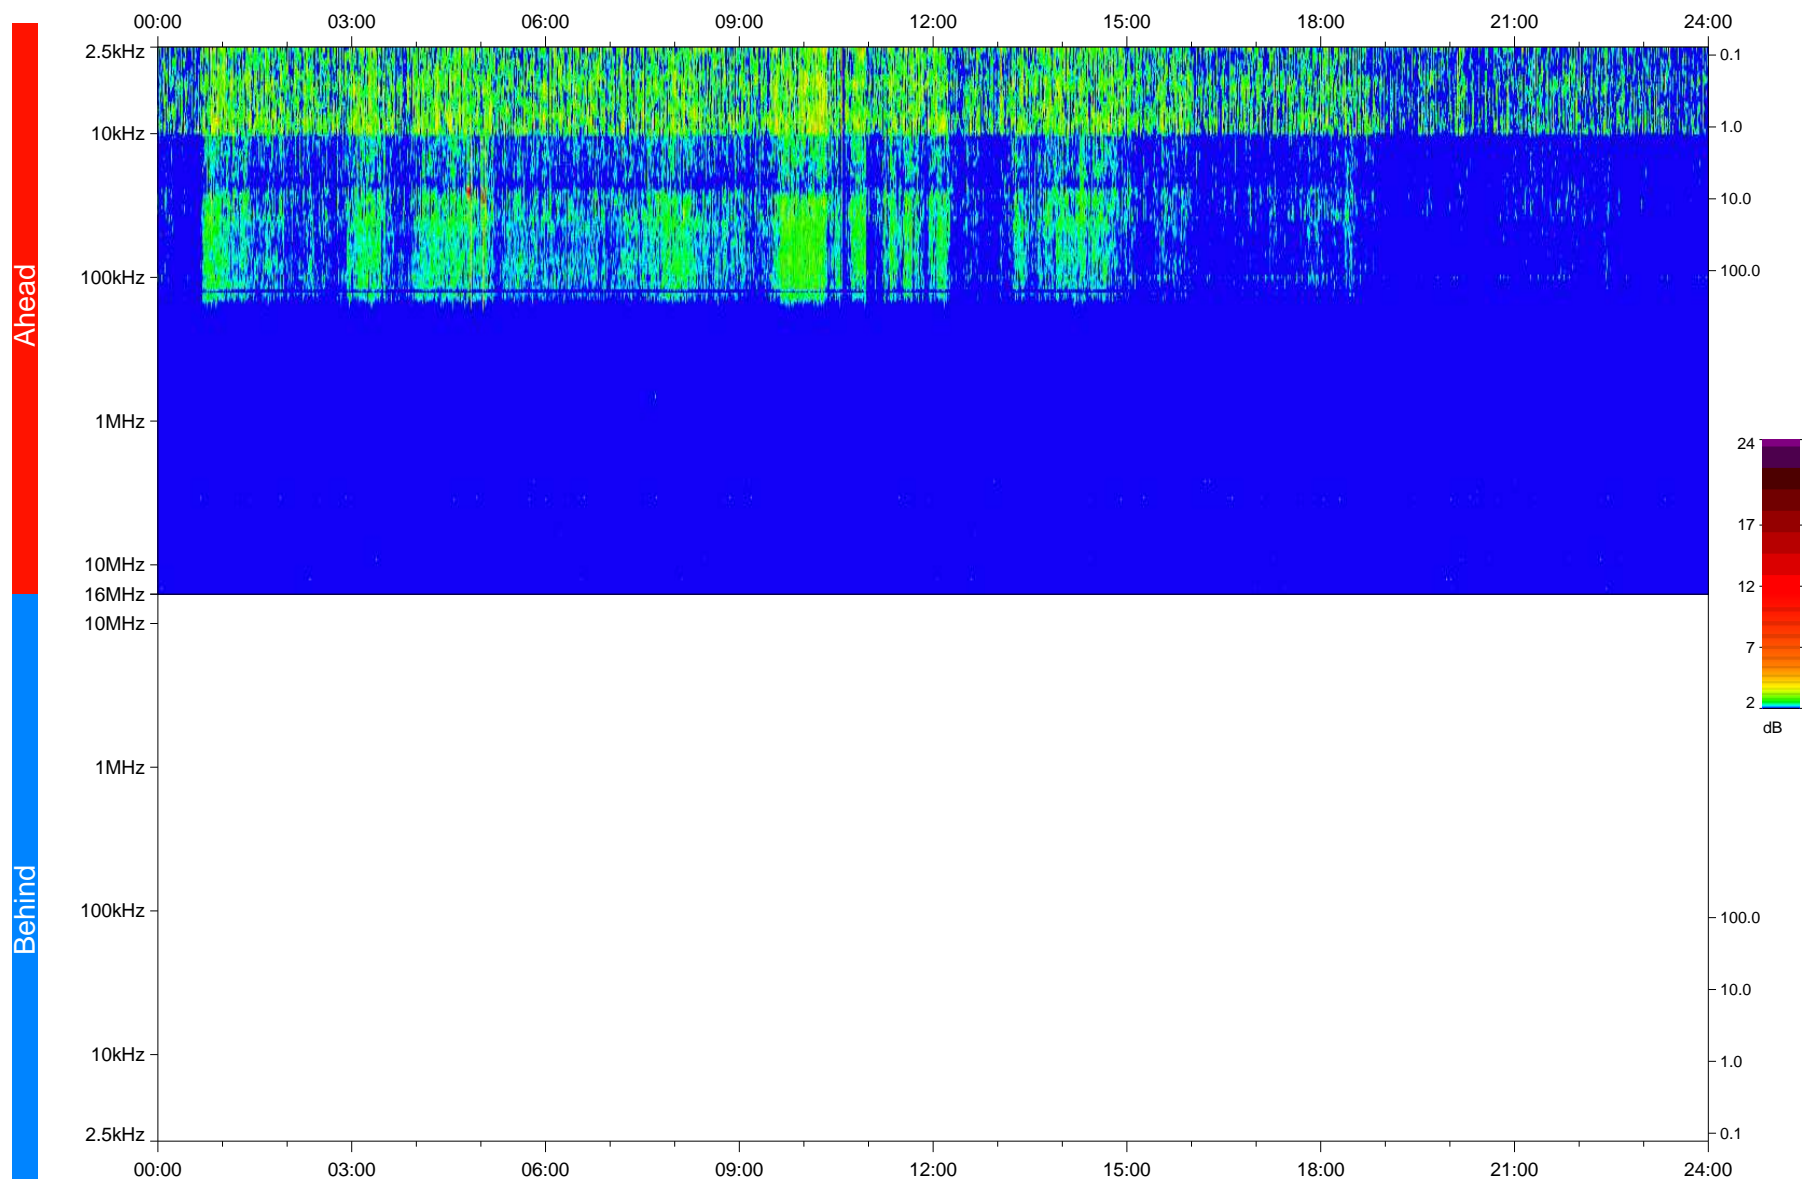

# STEREO/WAVES Daily Summary - 04-Apr-2020 (DOY 095)

Ahead source file: swaves\_ahead\_2020\_095\_1\_05.fin  
Ahead PSE Angle: -75.7°

Behind PSE Angle: 71.9°  
Behind source file: No STEREO-B data

Time (UTC)

file: stereo\_swaves\_daily-summary\_color\_20200404\_v04  
made by: space.umn.edu on macOS with IDL 8.8.2 on 2022-10-03 13:39:23, with TLib V945 / dynspec V311