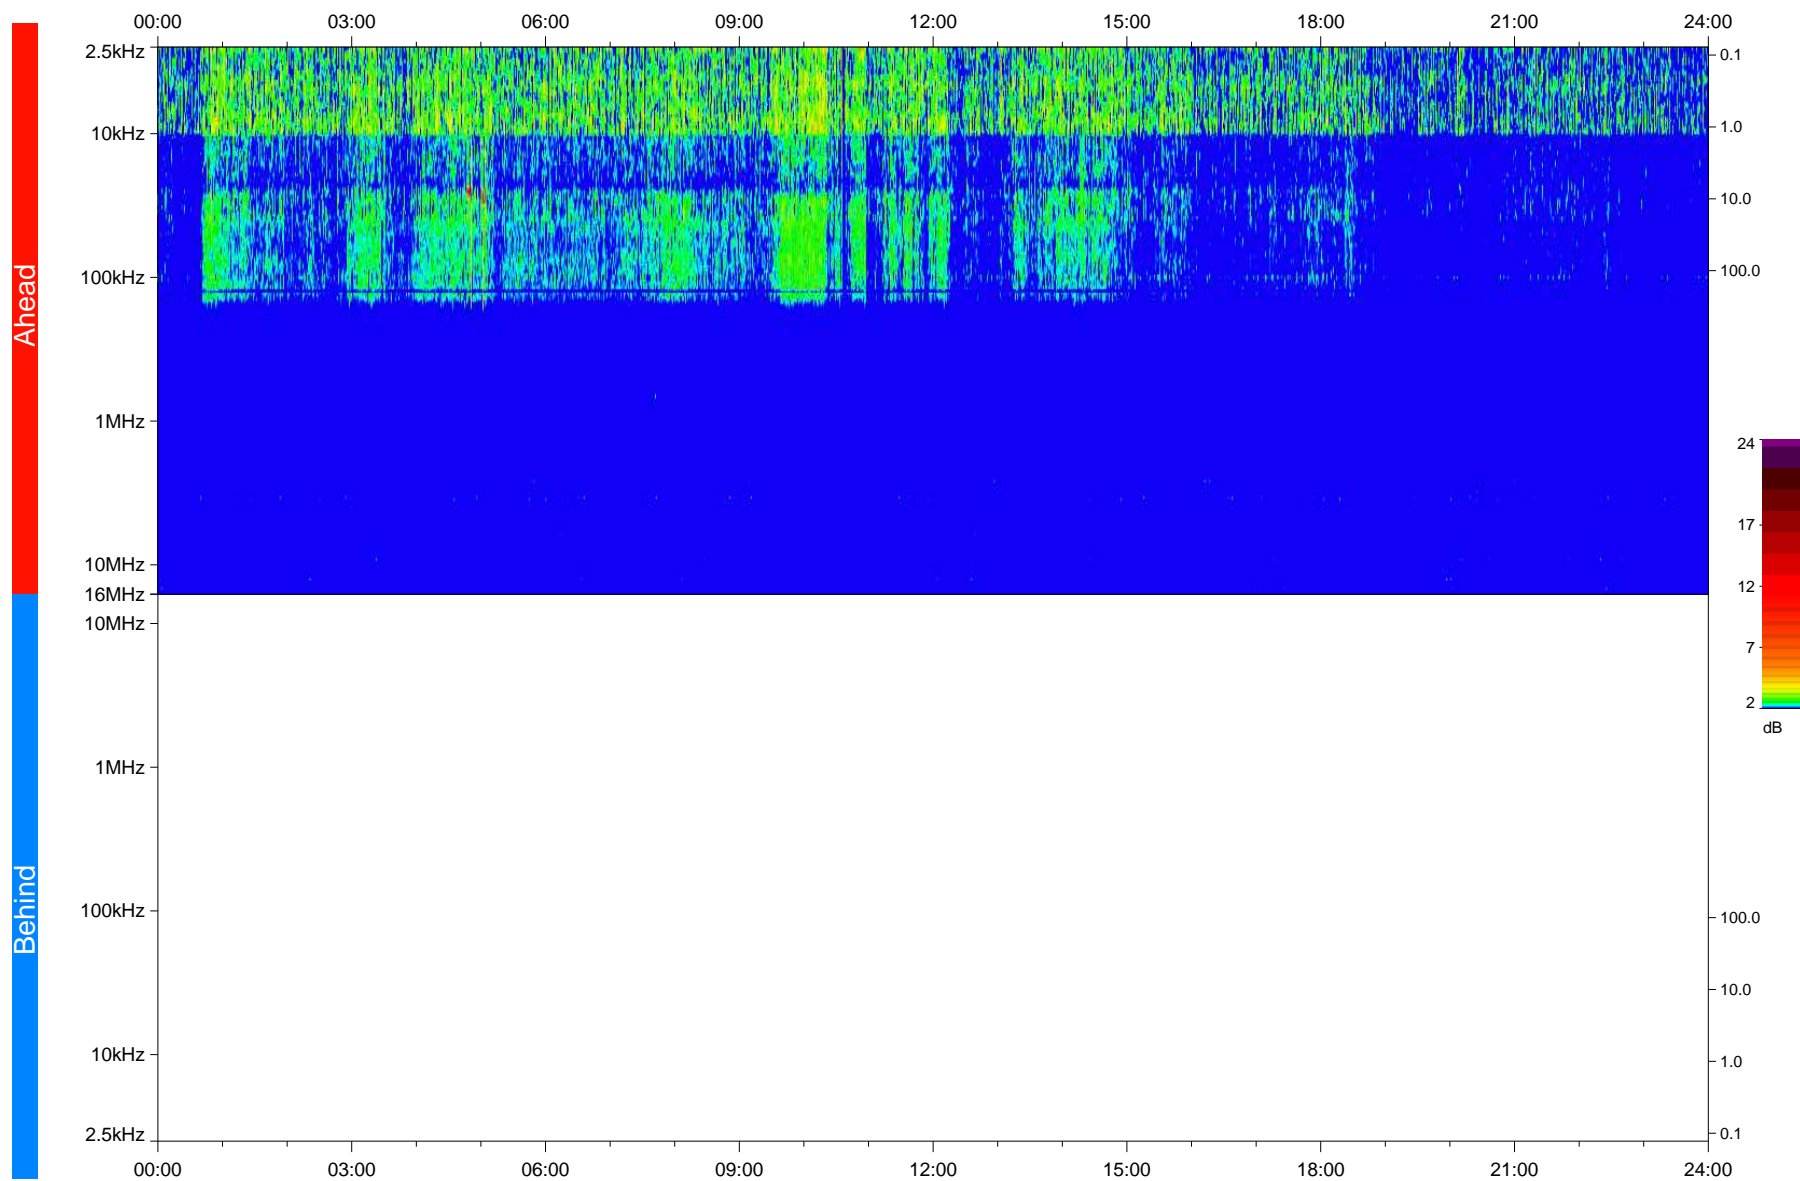

# STEREO/WAVES Daily Summary - 04-Apr-2020 (DOY 095)

Ahead source file: swaves\_ahead\_2020\_095\_1\_05.fin  
Ahead PSE Angle: -75.7°

Behind PSE Angle: 71.9°  
Behind source file: No STEREO-B data

Time (UTC)

file: stereo\_swaves\_daily-summary\_color\_20200404\_v03  
made by: space.umn.edu on macOS with IDL 8.8.2 on 2022-09-15 13:03:49, with TMLib V945 / dynspec V311