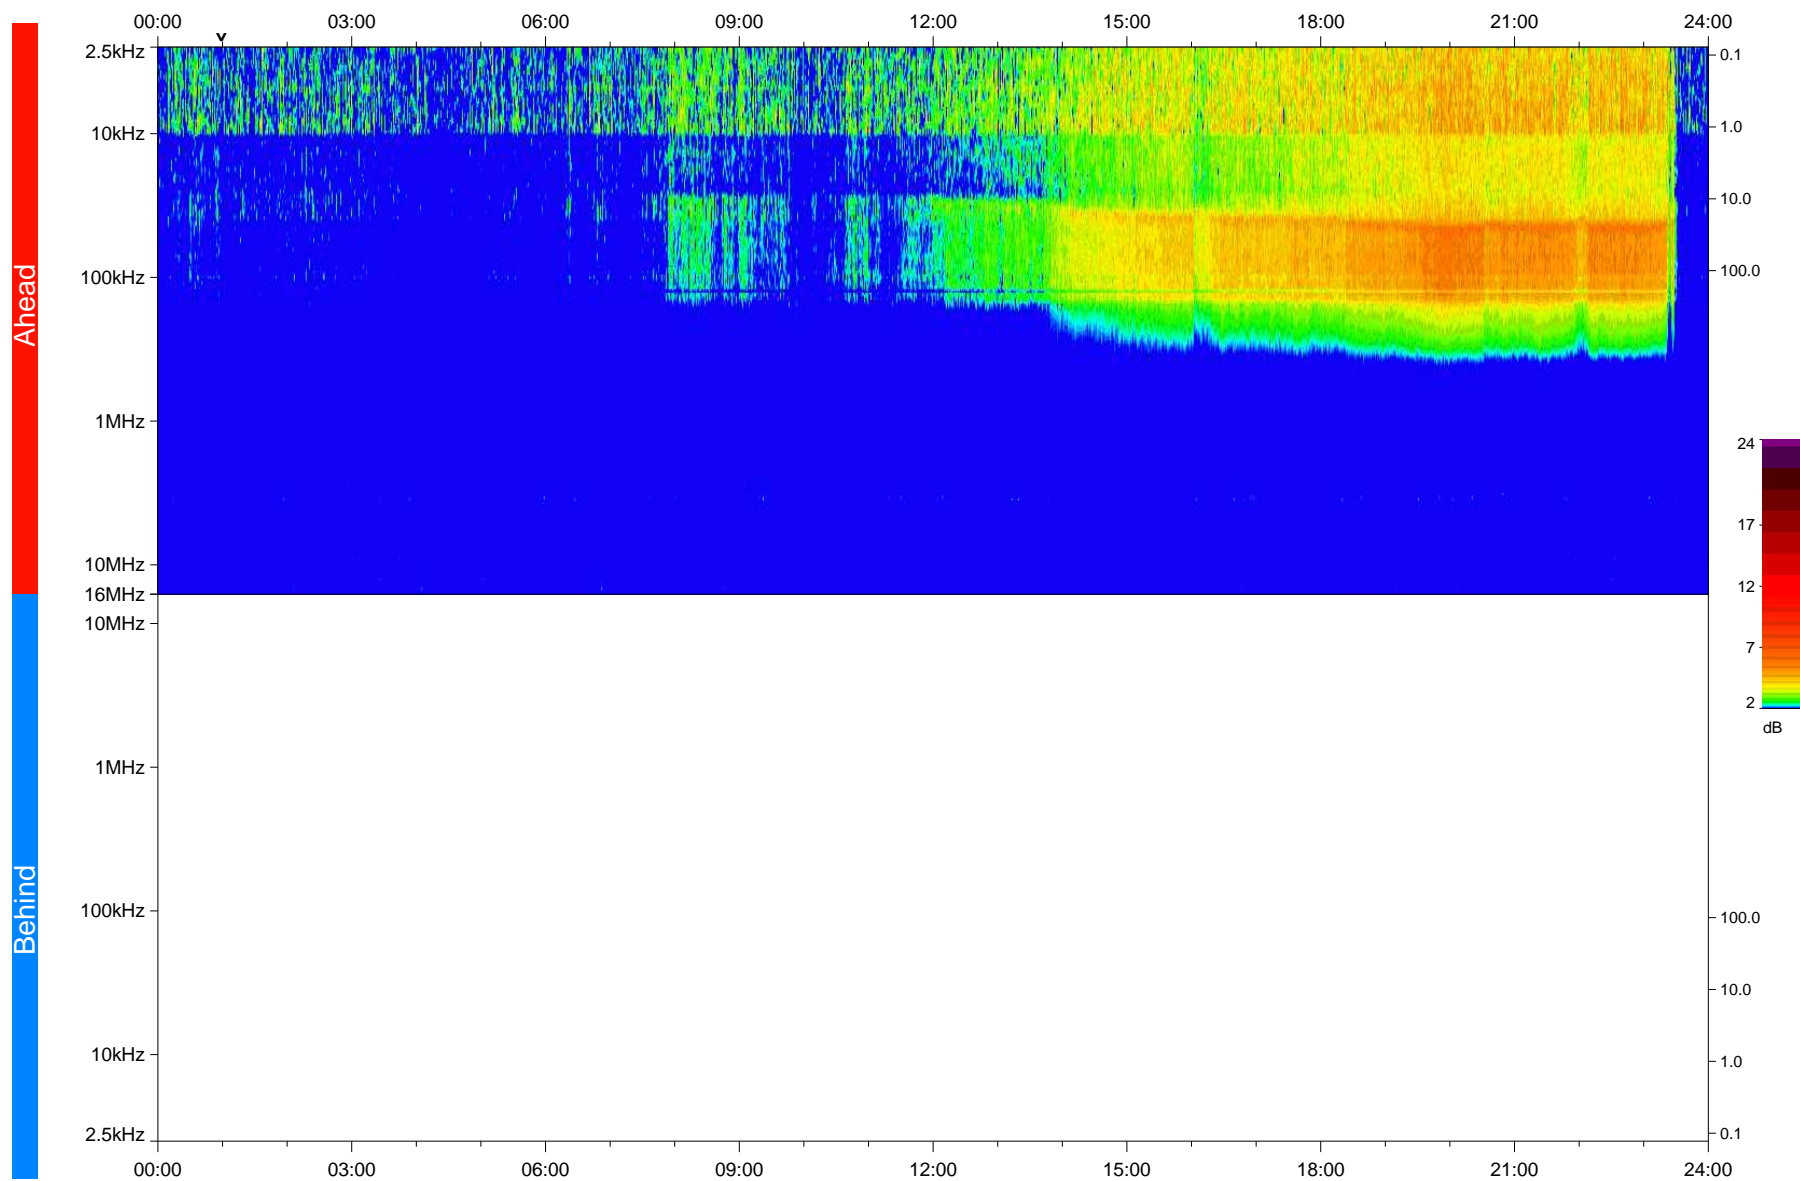

# STEREO/WAVES Daily Summary - 03-Apr-2020 (DOY 094)

Ahead source file: swaves\_ahead\_2020\_094\_1\_05.fin  
Ahead PSE Angle: -75.7°

Behind PSE Angle: 72.0°  
Behind source file: No STEREO-B data

Time (UTC)

file: stereo\_swaves\_daily-summary\_color\_20200403\_v04  
made by: space.umn.edu on macOS with IDL 8.8.2 on 2022-10-03 13:37:54, with TLib V945 / dynspec V311