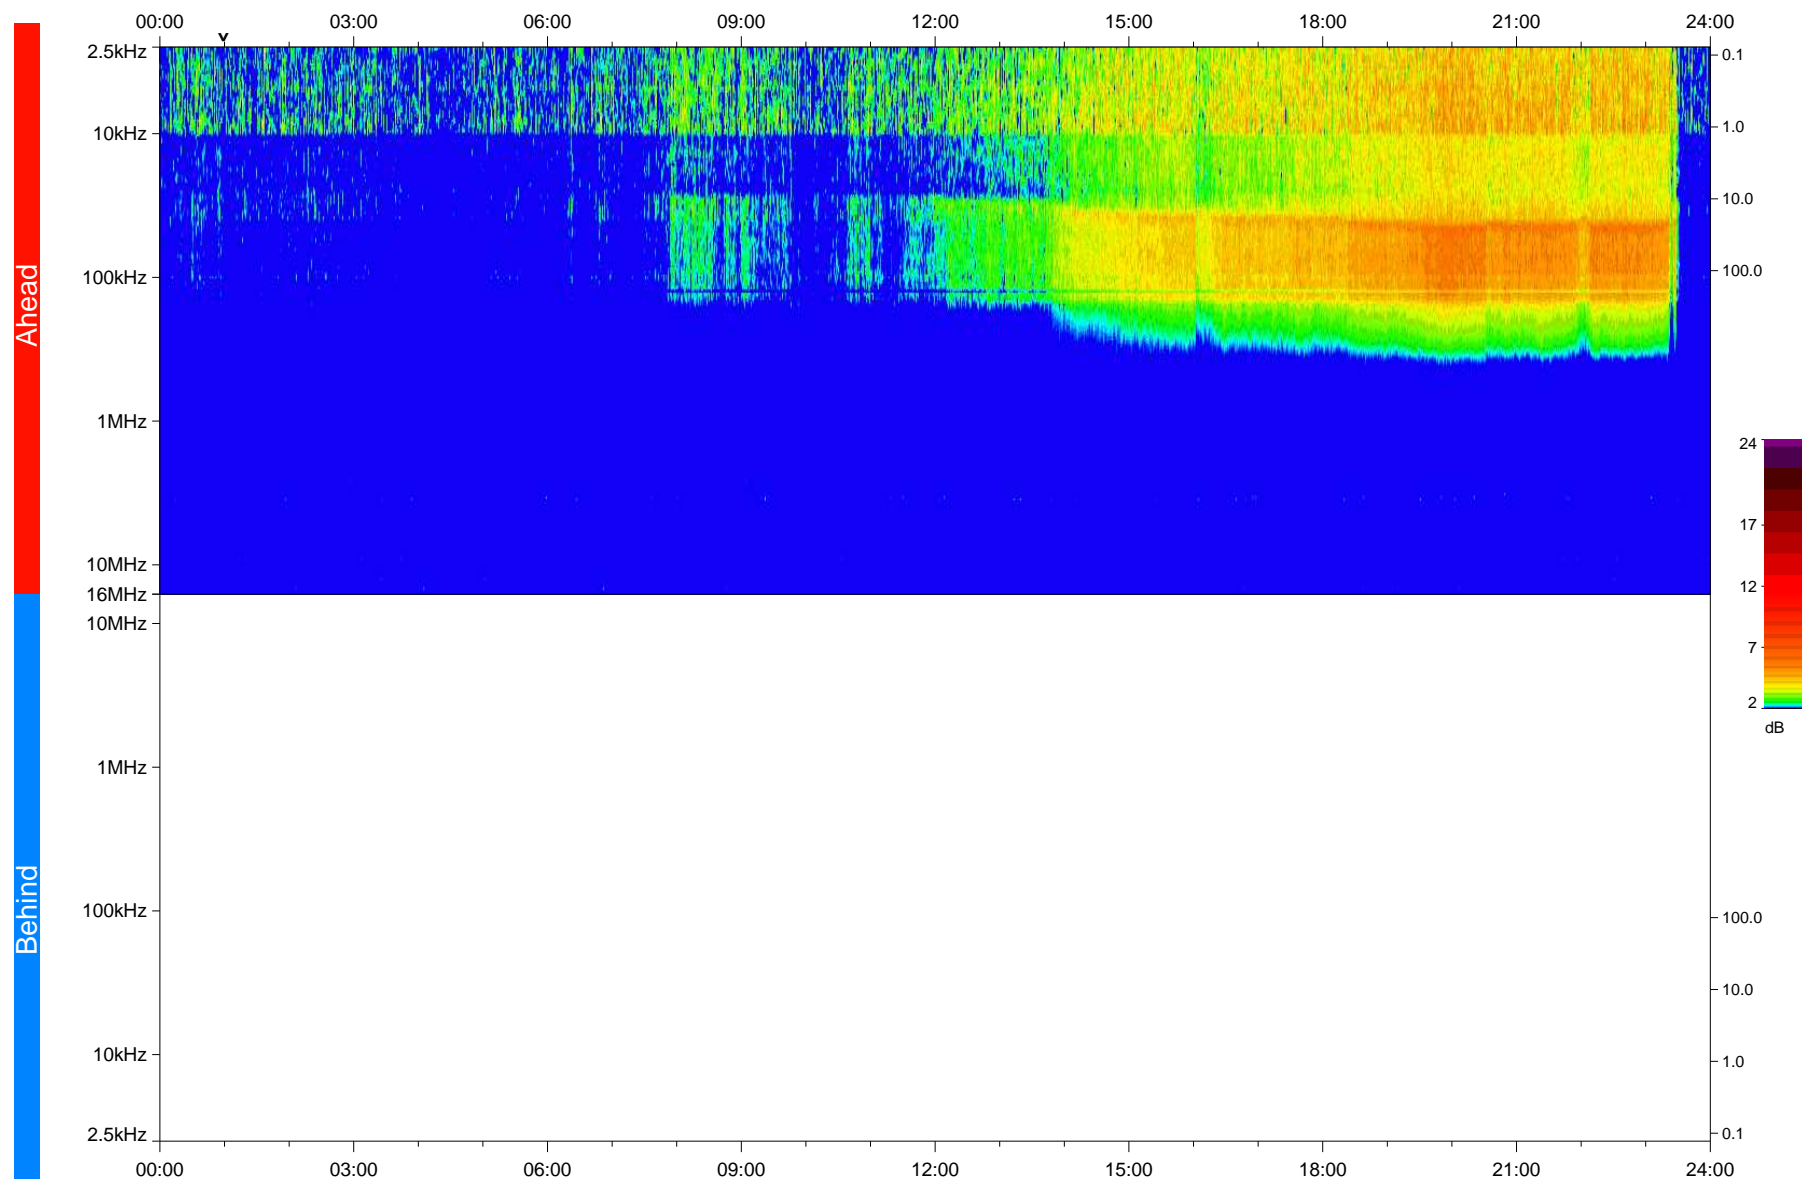

STEREO/WAVES Daily Summary - 03-Apr-2020 (DOY 094)

Ahead source file: swaves_ahead_2020_094_1_05.fin
Ahead PSE Angle: -75.7°

Behind PSE Angle: 72.0°
Behind source file: No STEREO-B data

Time (UTC)

file: stereo_swaves_daily-summary_color_20200403_v03
made by: space.umn.edu on macOS with IDL 8.8.2 on 2022-09-15 13:02:27, with TLib V945 / dynspec V311