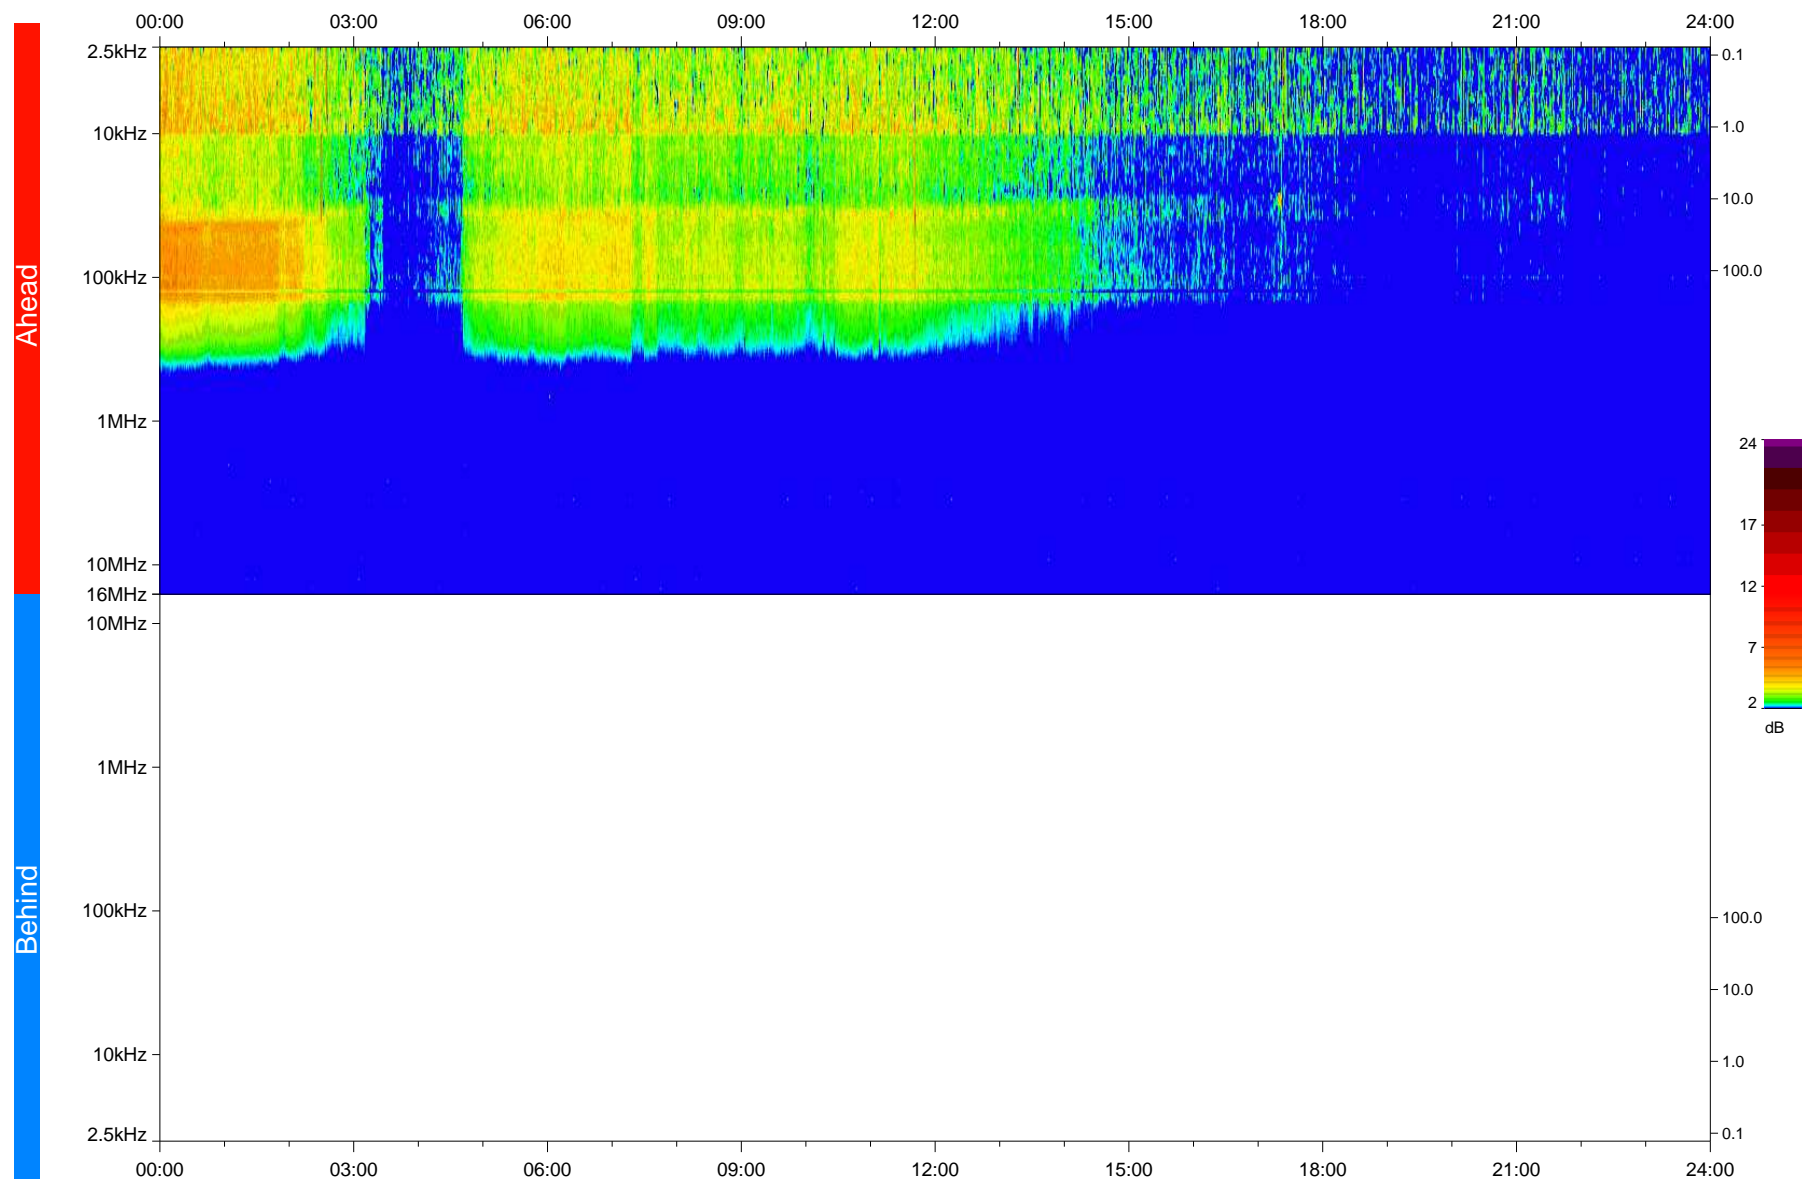

# STEREO/WAVES Daily Summary - 02-Apr-2020 (DOY 093)

Ahead source file: swaves\_ahead\_2020\_093\_1\_05.fin  
Ahead PSE Angle: -75.7°

Behind PSE Angle: 72.1°  
Behind source file: No STEREO-B data

Time (UTC)

file: stereo\_swaves\_daily-summary\_color\_20200402\_v04  
made by: space.umn.edu on macOS with IDL 8.8.2 on 2022-10-03 13:36:23, with TLib V945 / dynspec V311