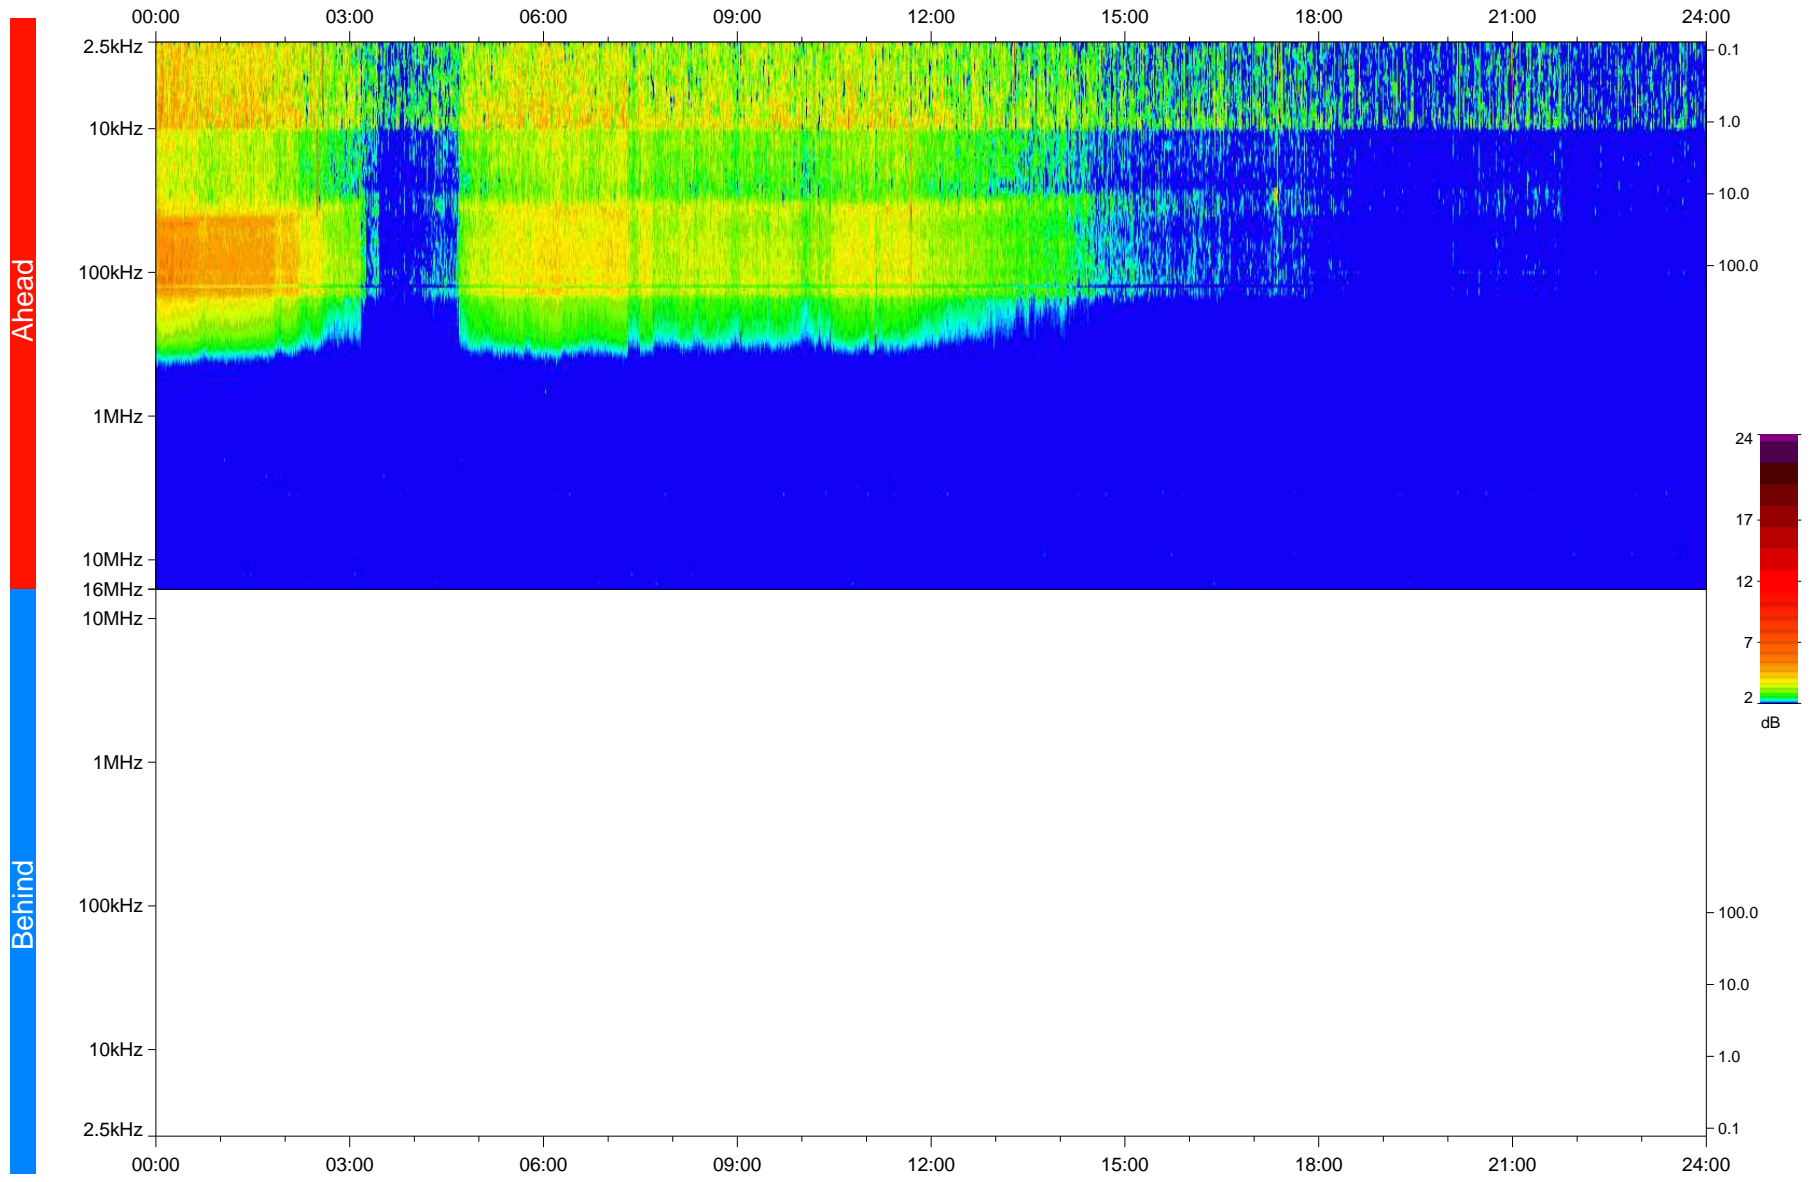

STEREO/WAVES Daily Summary - 02-Apr-2020 (DOY 093)

Ahead source file: swaves_ahead_2020_093_1_05.fin
Ahead PSE Angle: -75.7°

Behind PSE Angle: 72.1°
Behind source file: No STEREO-B data

Time (UTC)

file: stereo_swaves_daily-summary_color_20200402_v03
made by: space.umn.edu on macOS with IDL 8.8.2 on 2022-09-15 13:01:04, with TLib V945 / dynspec V311