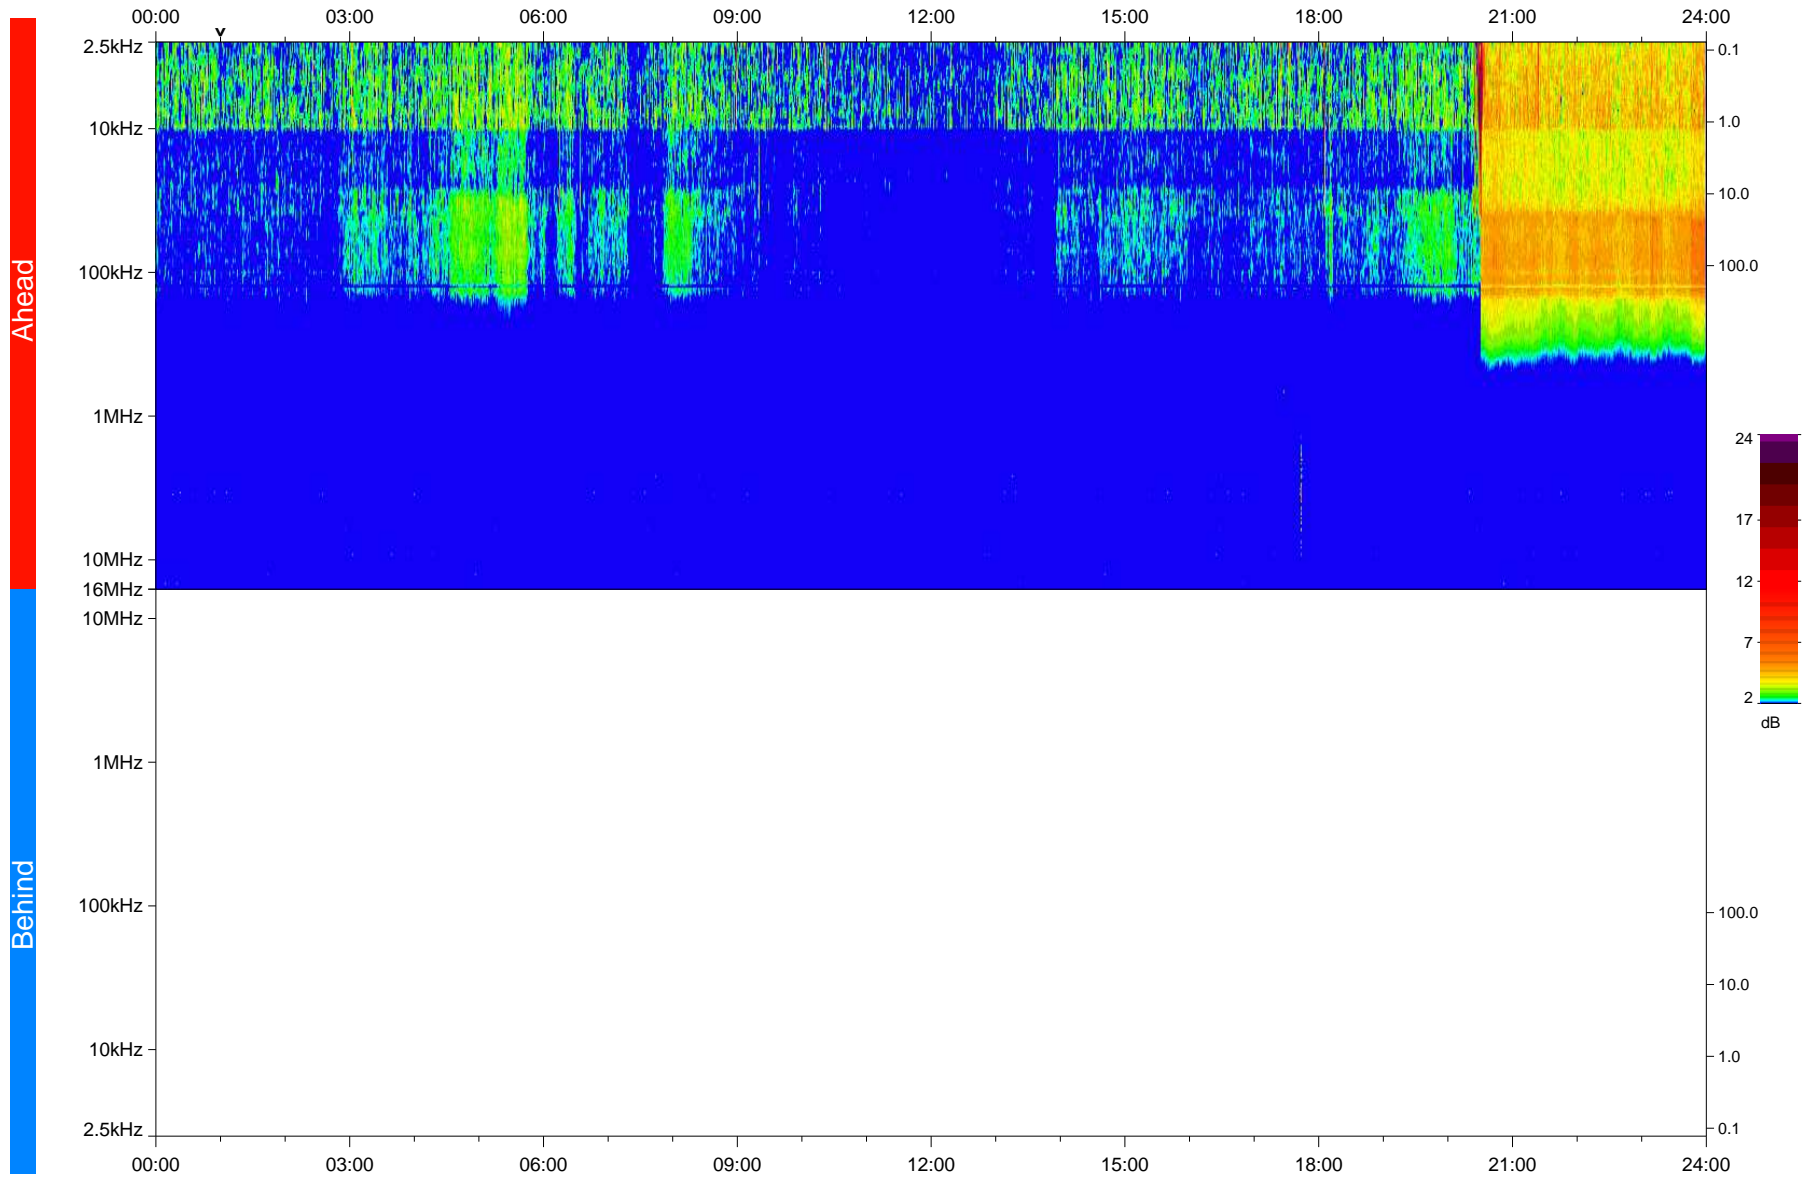

STEREO/WAVES Daily Summary - 01-Apr-2020 (DOY 092)

Ahead source file: swaves_ahead_2020_092_1_05.fin
Ahead PSE Angle: -75.8°

Behind PSE Angle: 72.2°
Behind source file: No STEREO-B data

Time (UTC)

file: stereo_swaves_daily-summary_color_20200401_v04
made by: space.umn.edu on macOS with IDL 8.8.2 on 2022-10-03 13:34:54, with TLib V945 / dynspec V311