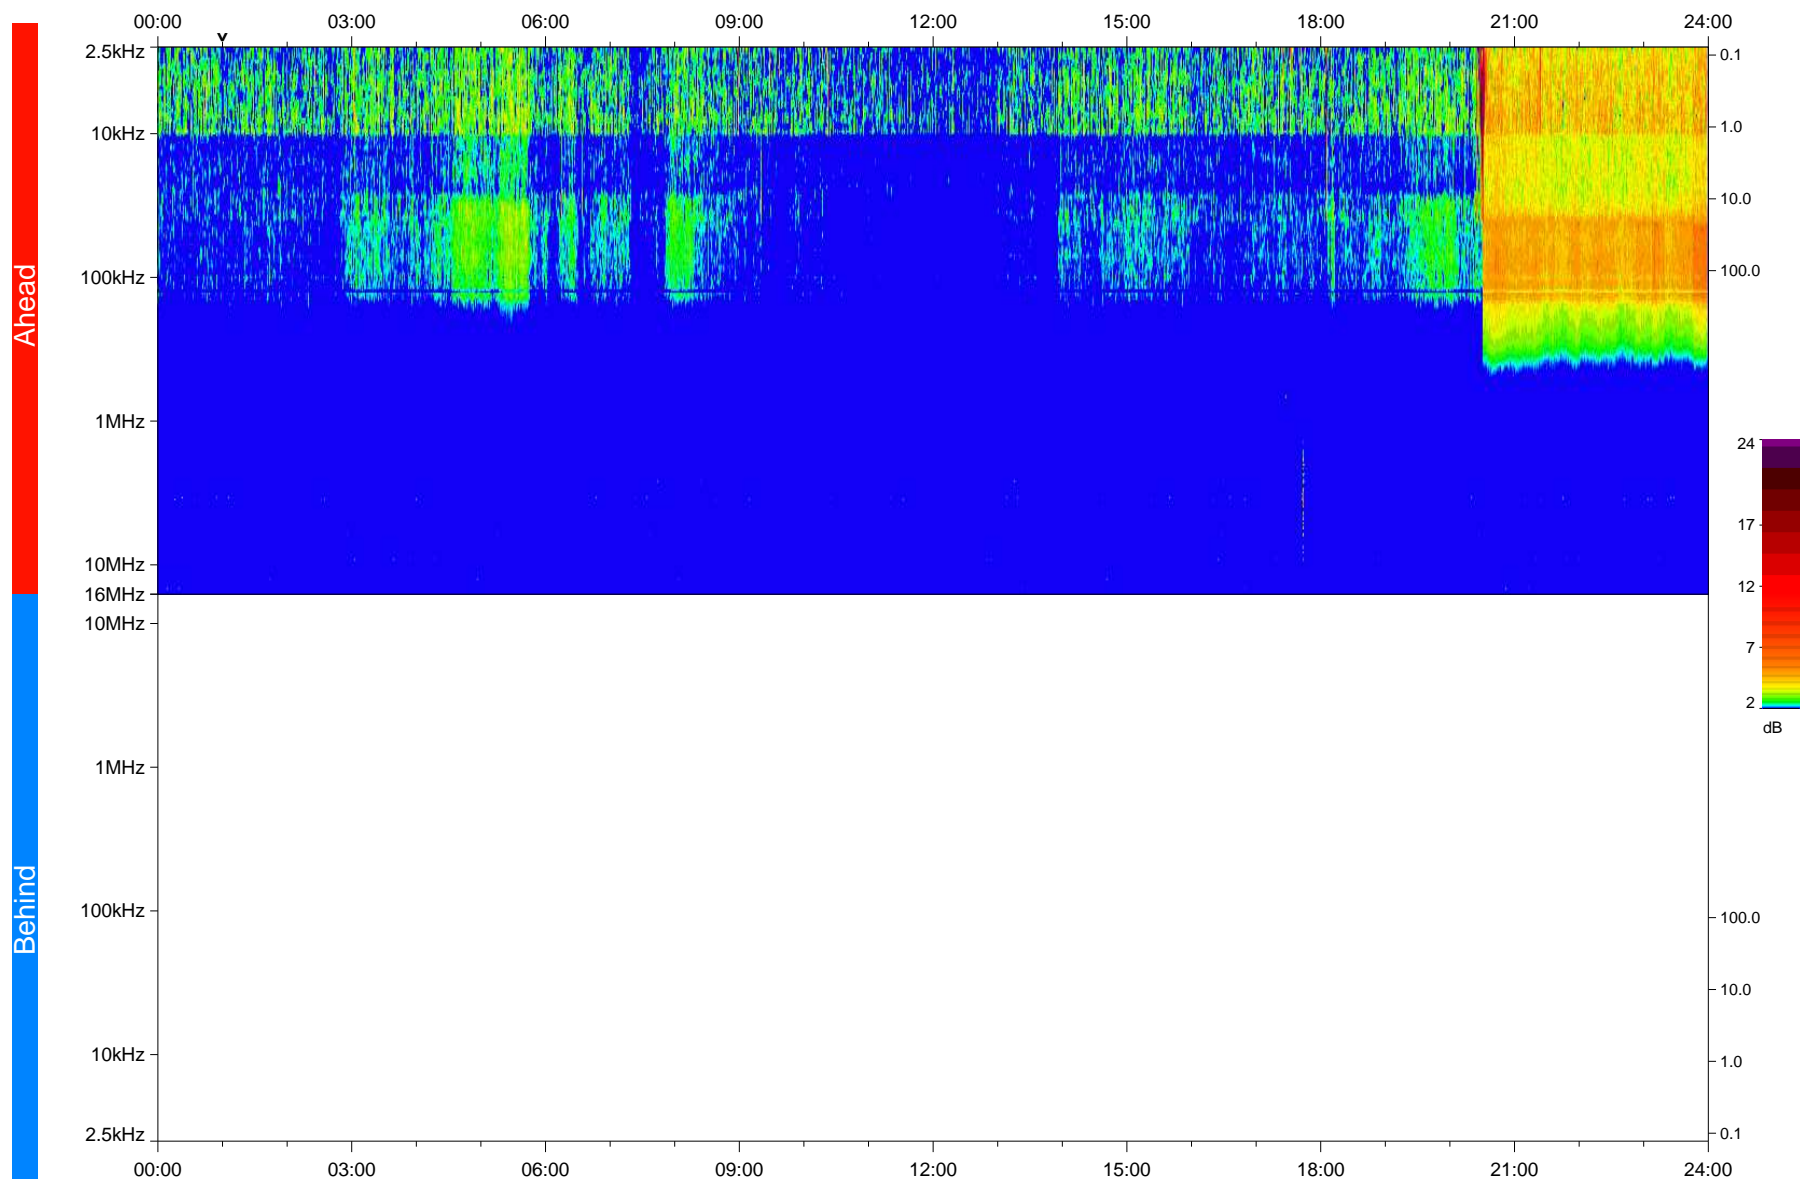

STEREO/WAVES Daily Summary - 01-Apr-2020 (DOY 092)

Ahead source file: swaves_ahead_2020_092_1_05.fin
Ahead PSE Angle: -75.8°

Behind PSE Angle: 72.2°
Behind source file: No STEREO-B data

Time (UTC)

file: stereo_swaves_daily-summary_color_20200401_v03
made by: space.umn.edu on macOS with IDL 8.8.2 on 2022-09-15 12:59:42, with TLib V945 / dynspec V311