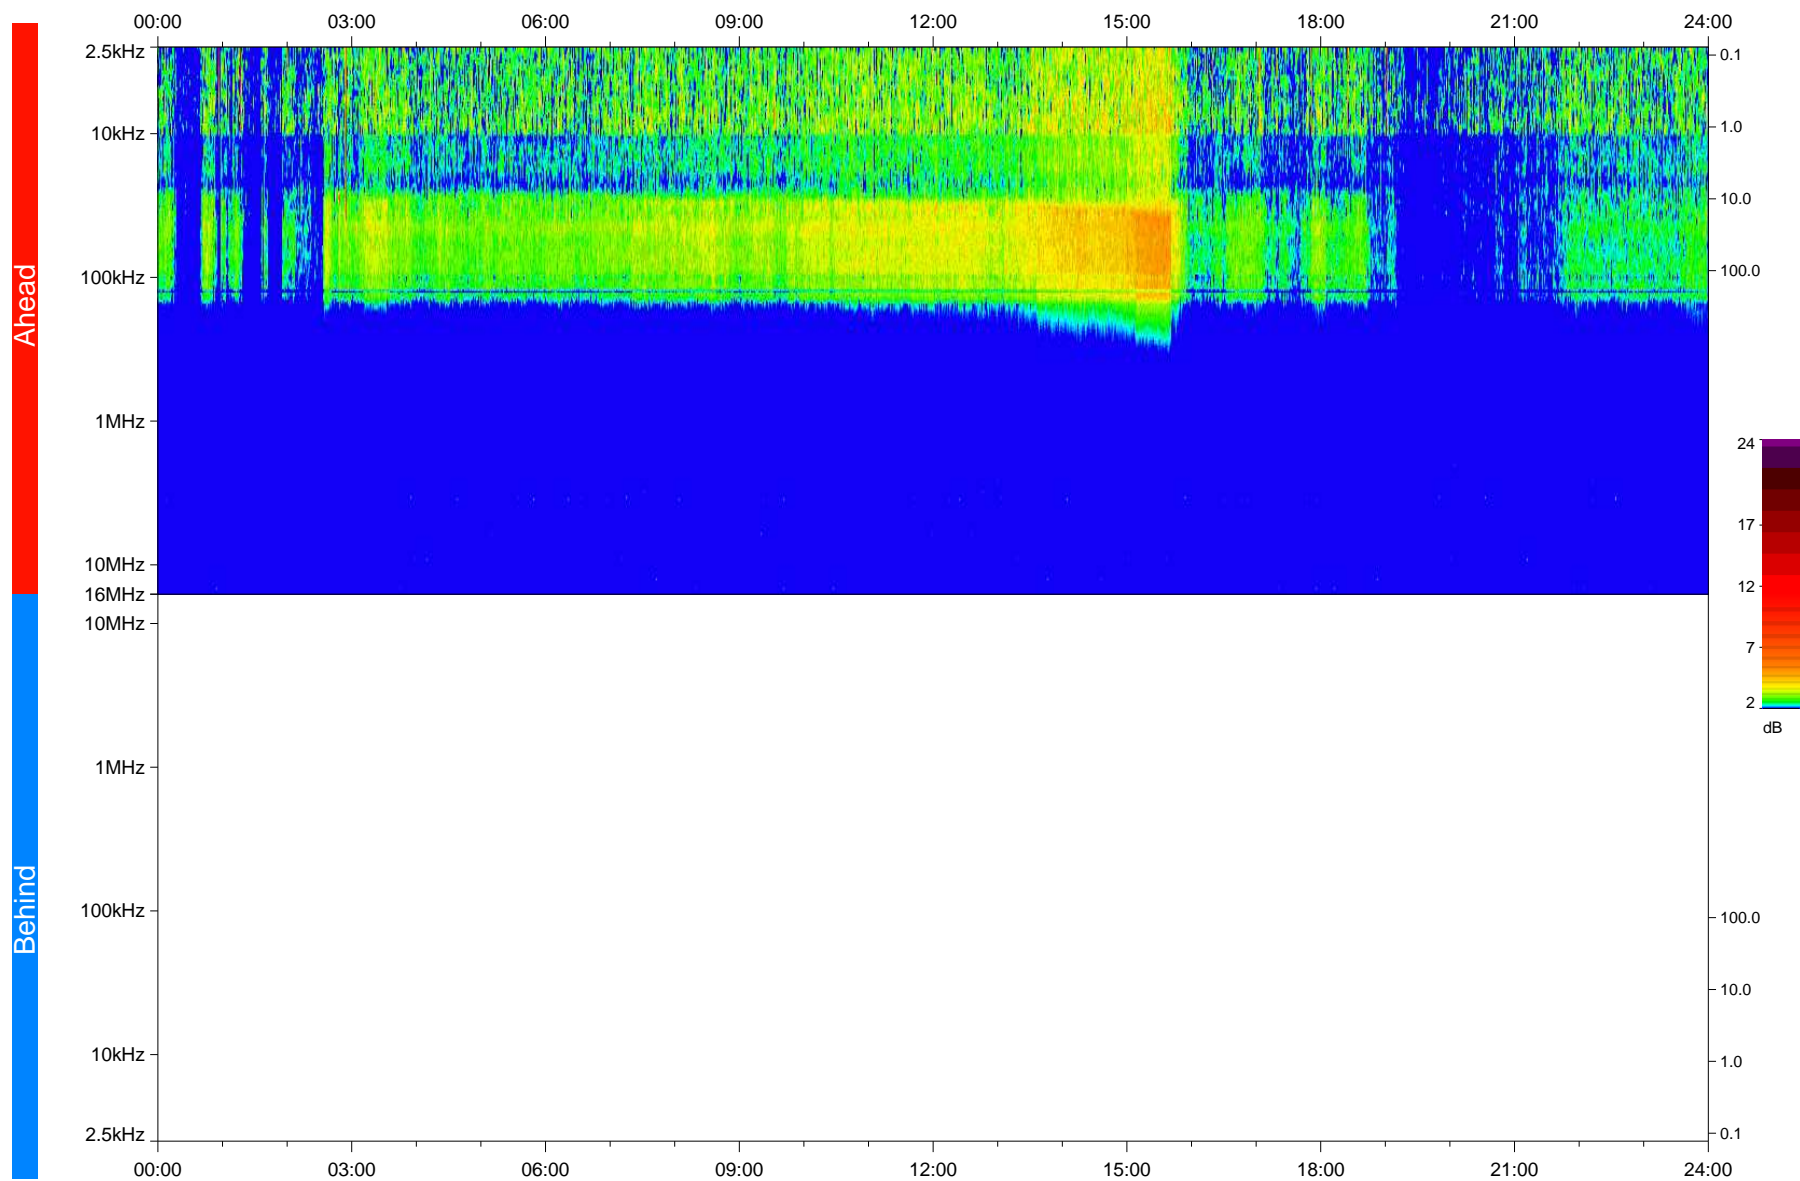

STEREO/WAVES Daily Summary - 31-Mar-2020 (DOY 091)

Ahead source file: swaves_ahead_2020_091_1_05.fin
Ahead PSE Angle: -75.8°

Behind PSE Angle: 72.4°
Behind source file: No STEREO-B data

Time (UTC)

file: stereo_swaves_daily-summary_color_20200331_v04
made by: space.umn.edu on macOS with IDL 8.8.2 on 2022-10-03 13:33:23, with TLib V945 / dynspec V311