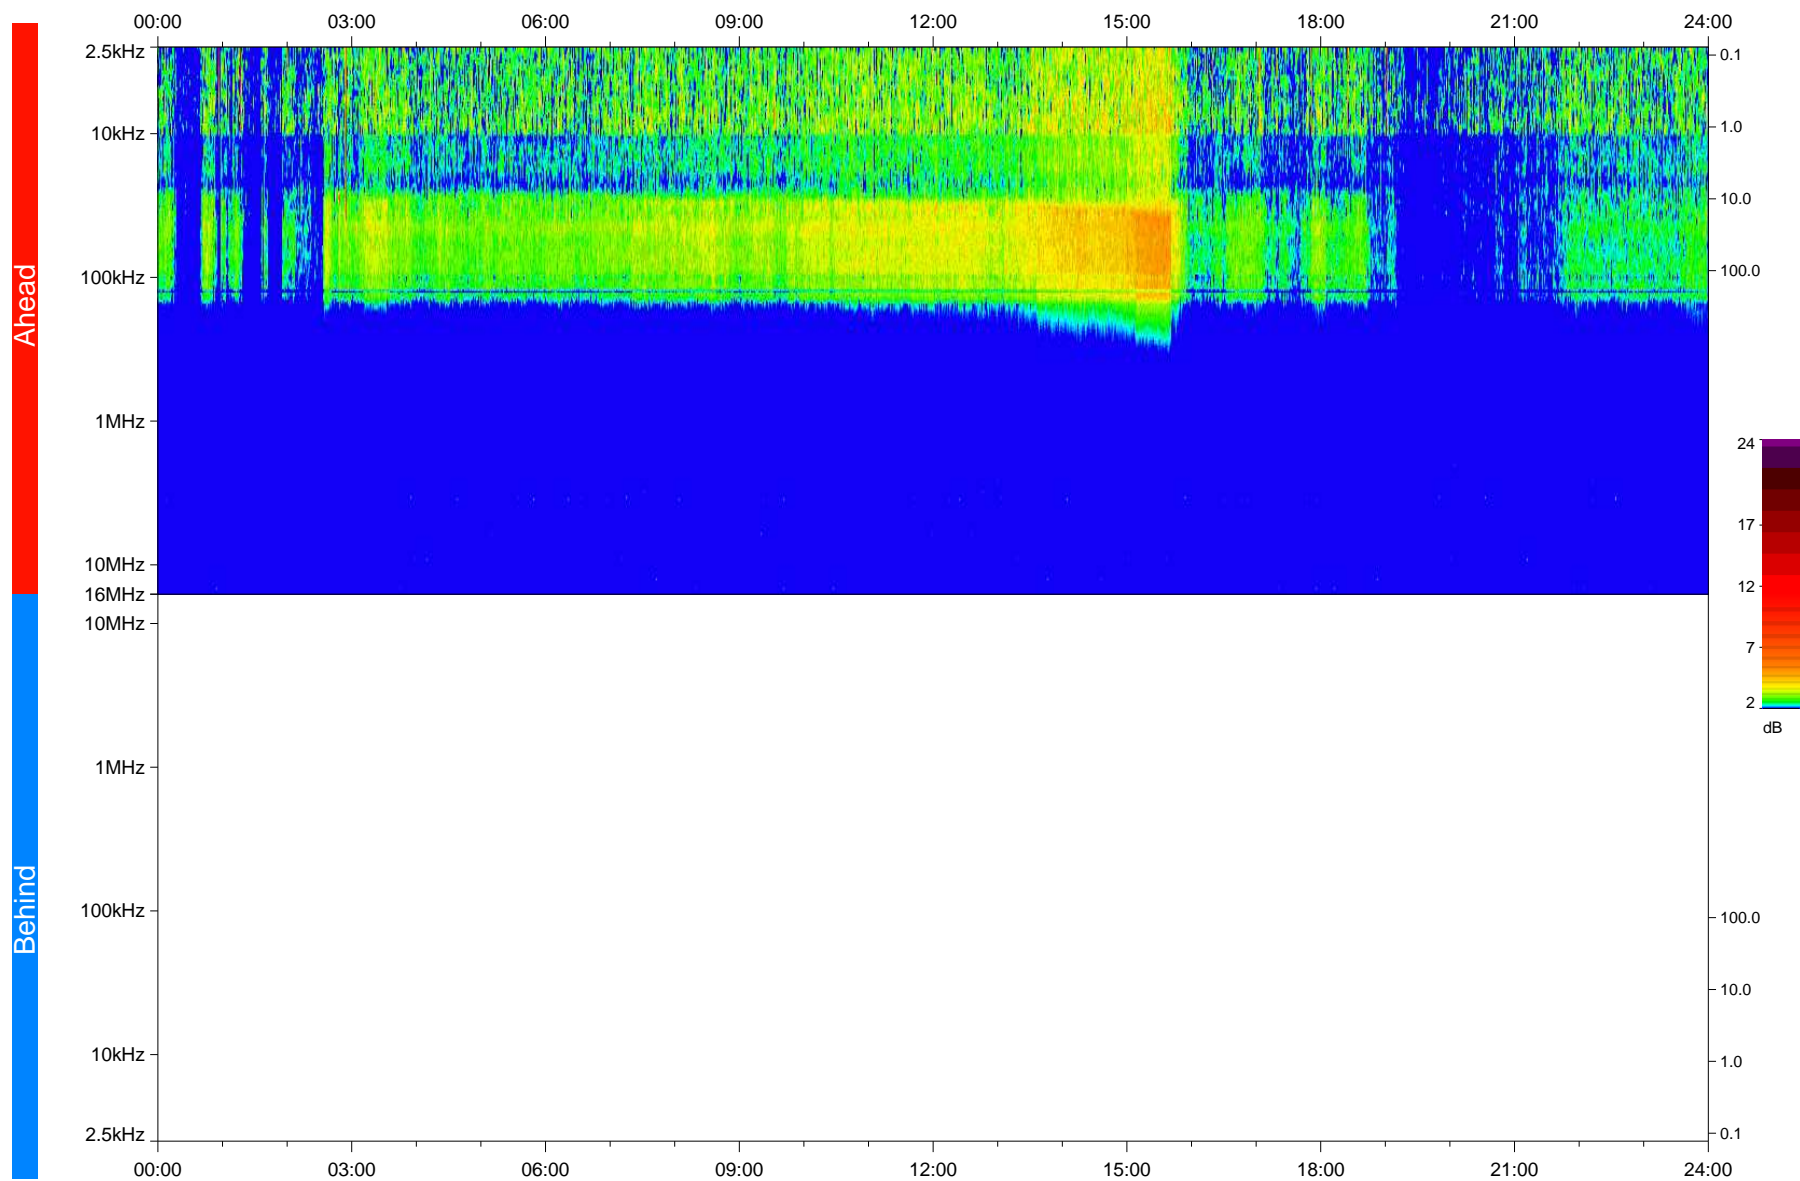

STEREO/WAVES Daily Summary - 31-Mar-2020 (DOY 091)

Ahead source file: swaves_ahead_2020_091_1_05.fin
Ahead PSE Angle: -75.8°

Behind PSE Angle: 72.4°
Behind source file: No STEREO-B data

Time (UTC)

file: stereo_swaves_daily-summary_color_20200331_v03
made by: space.umn.edu on macOS with IDL 8.8.2 on 2022-09-15 12:58:20, with TLib V945 / dynspec V311