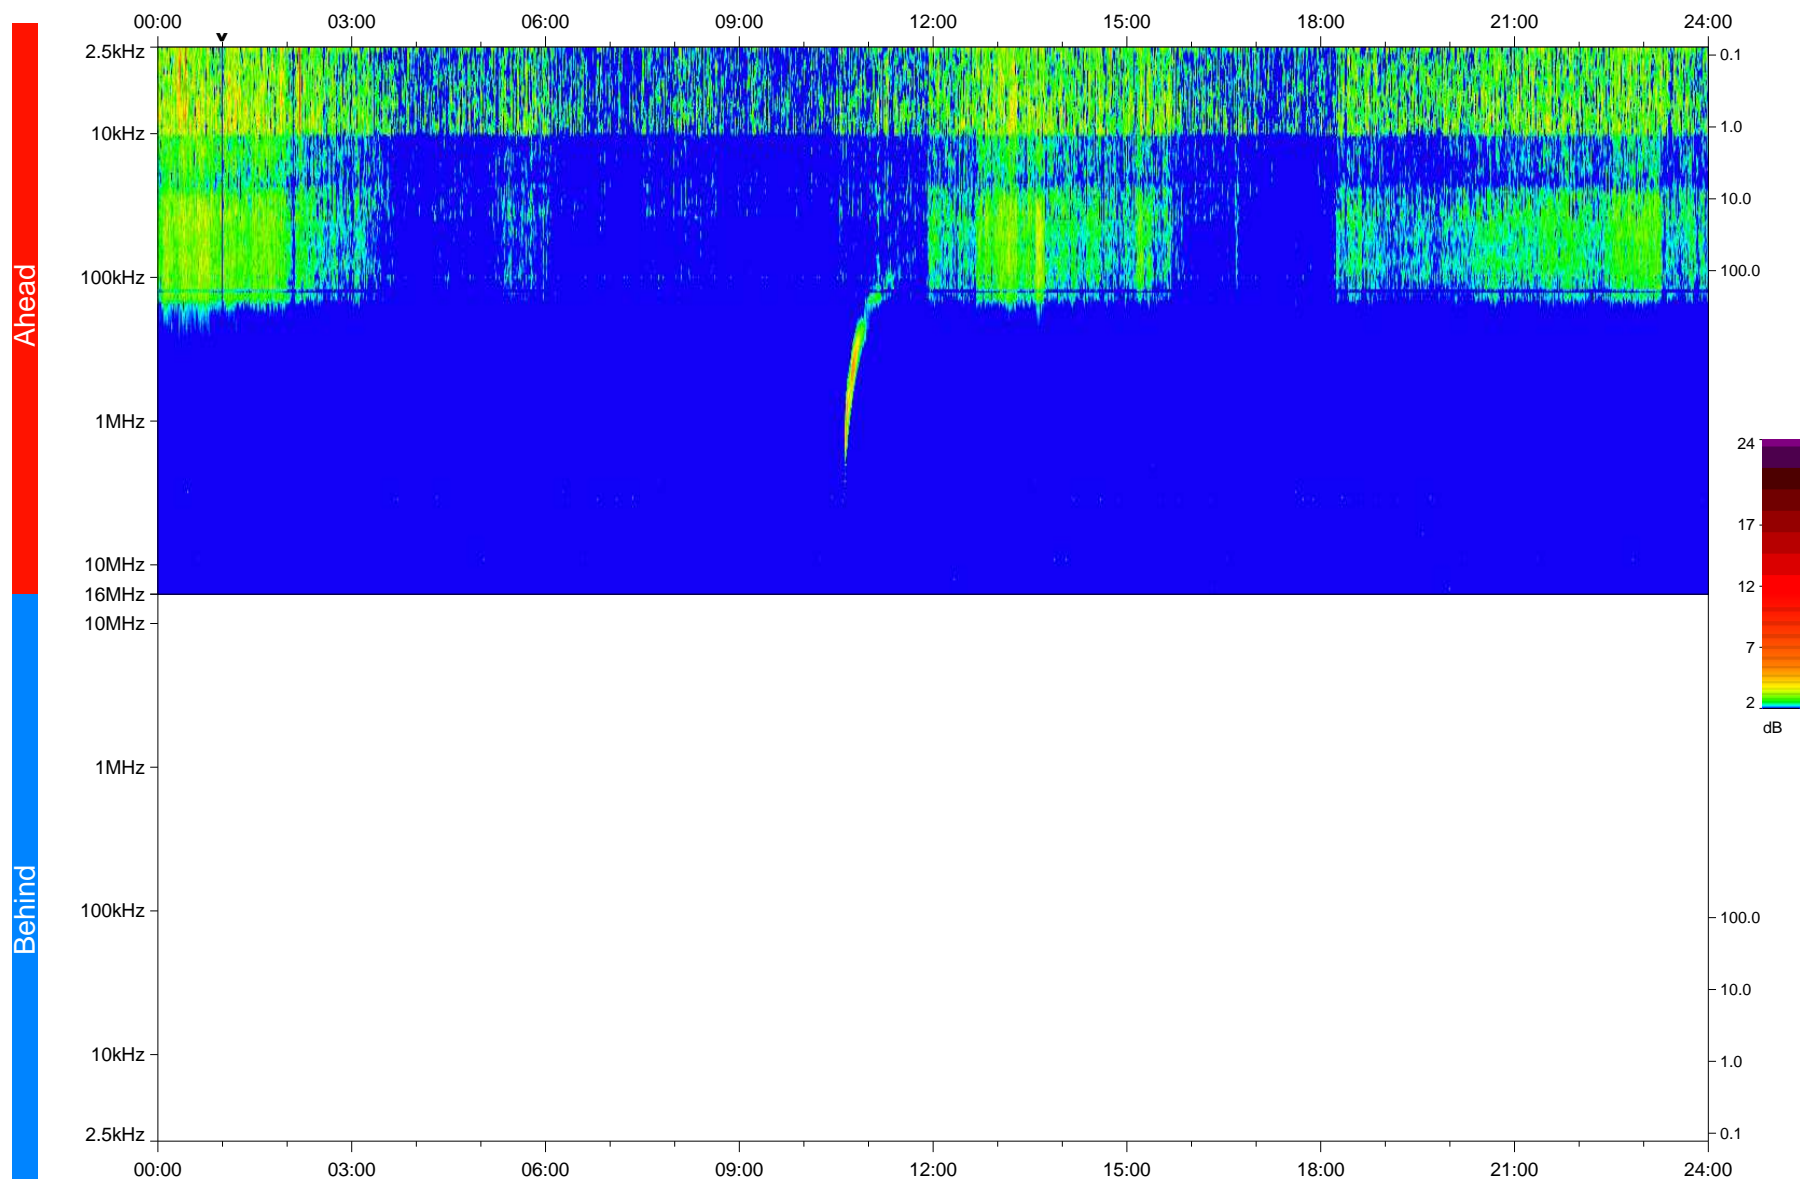

# STEREO/WAVES Daily Summary - 30-Mar-2020 (DOY 090)

Ahead source file: swaves\_ahead\_2020\_090\_1\_05.fin  
Ahead PSE Angle: -75.9°

Behind PSE Angle: 72.4°  
Behind source file: No STEREO-B data

Time (UTC)

file: stereo\_swaves\_daily-summary\_color\_20200330\_v03  
made by: space.umn.edu on macOS with IDL 8.8.2 on 2022-09-15 12:56:57, with TLib V945 / dynspec V311