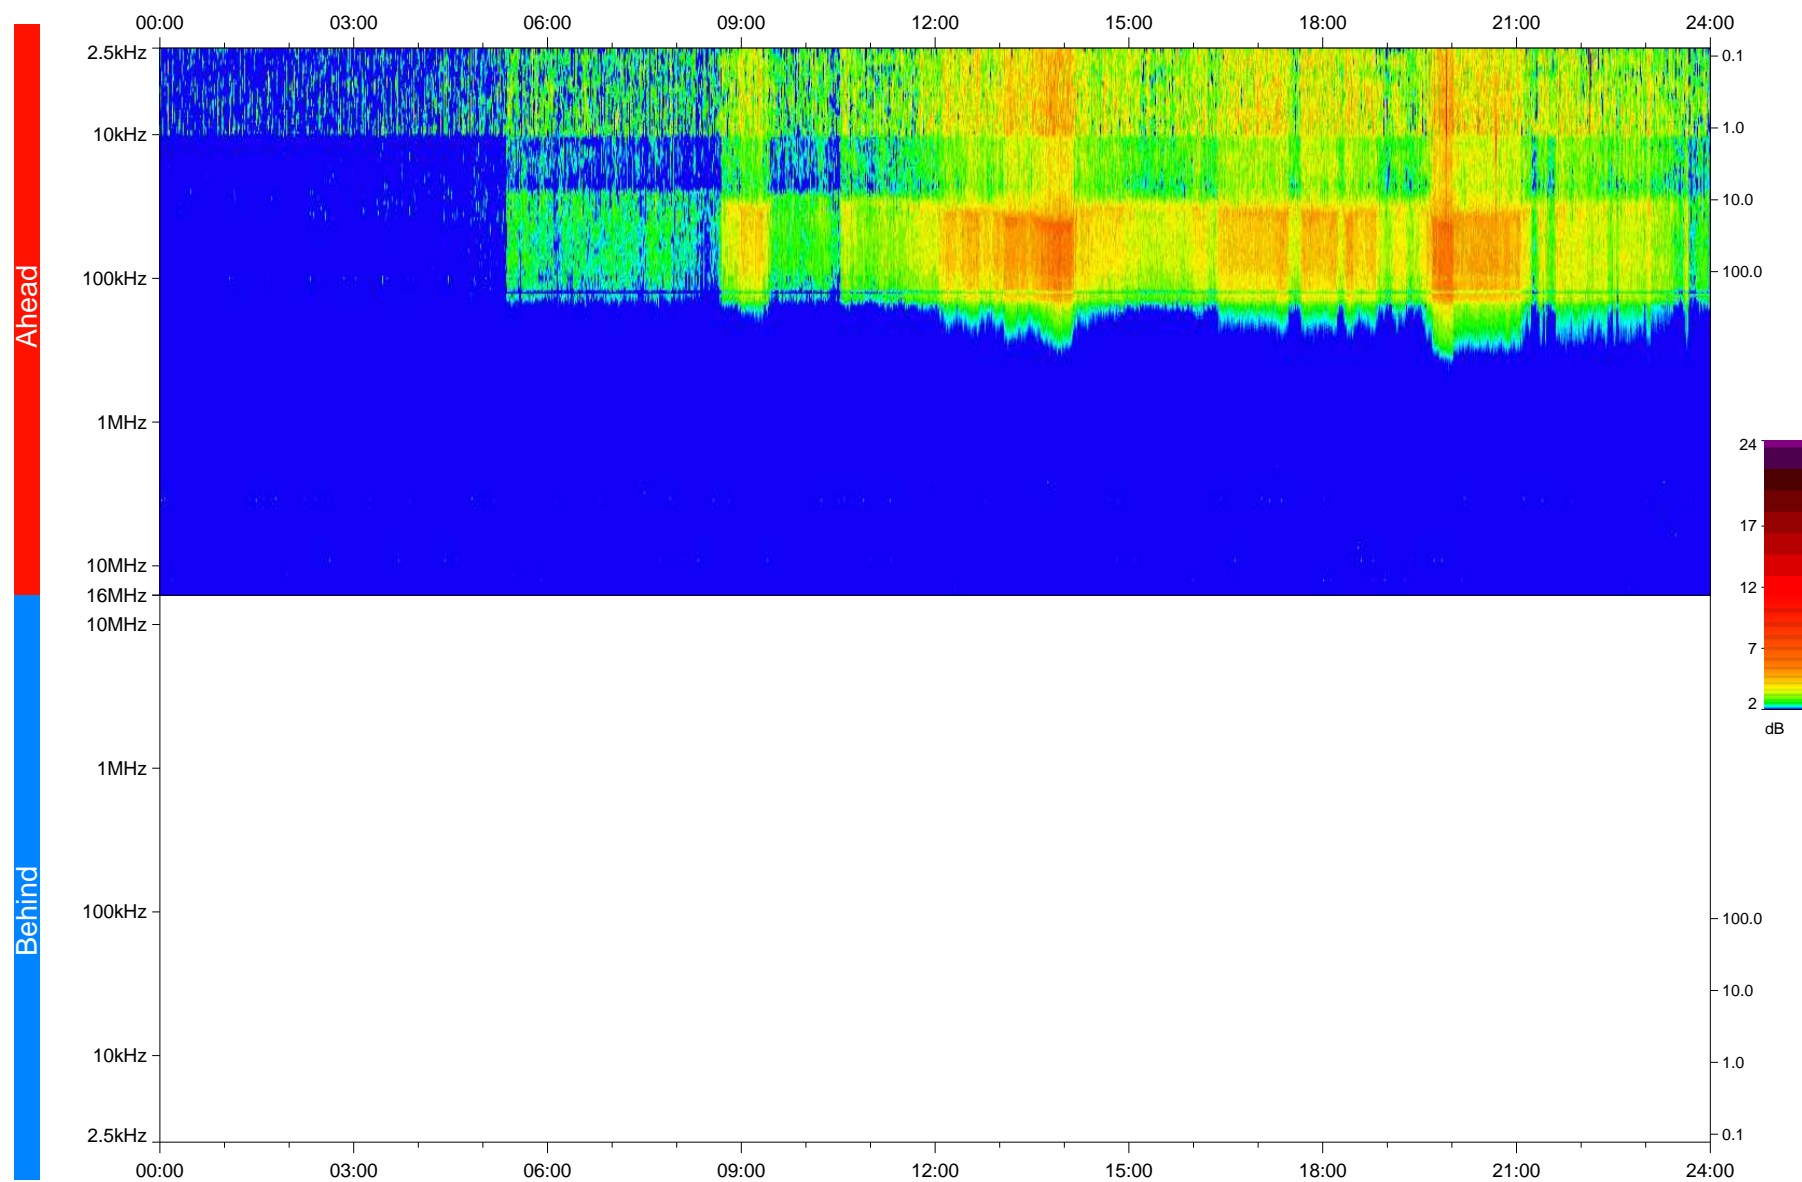

STEREO/WAVES Daily Summary - 29-Mar-2020 (DOY 089)

Ahead source file: swaves_ahead_2020_089_1_05.fin
Ahead PSE Angle: -76.0°

Behind PSE Angle: 72.5°
Behind source file: No STEREO-B data

Time (UTC)

file: stereo_swaves_daily-summary_color_20200329_v04
made by: space.umn.edu on macOS with IDL 8.8.2 on 2022-10-03 13:30:24, with TLib V945 / dynspec V311