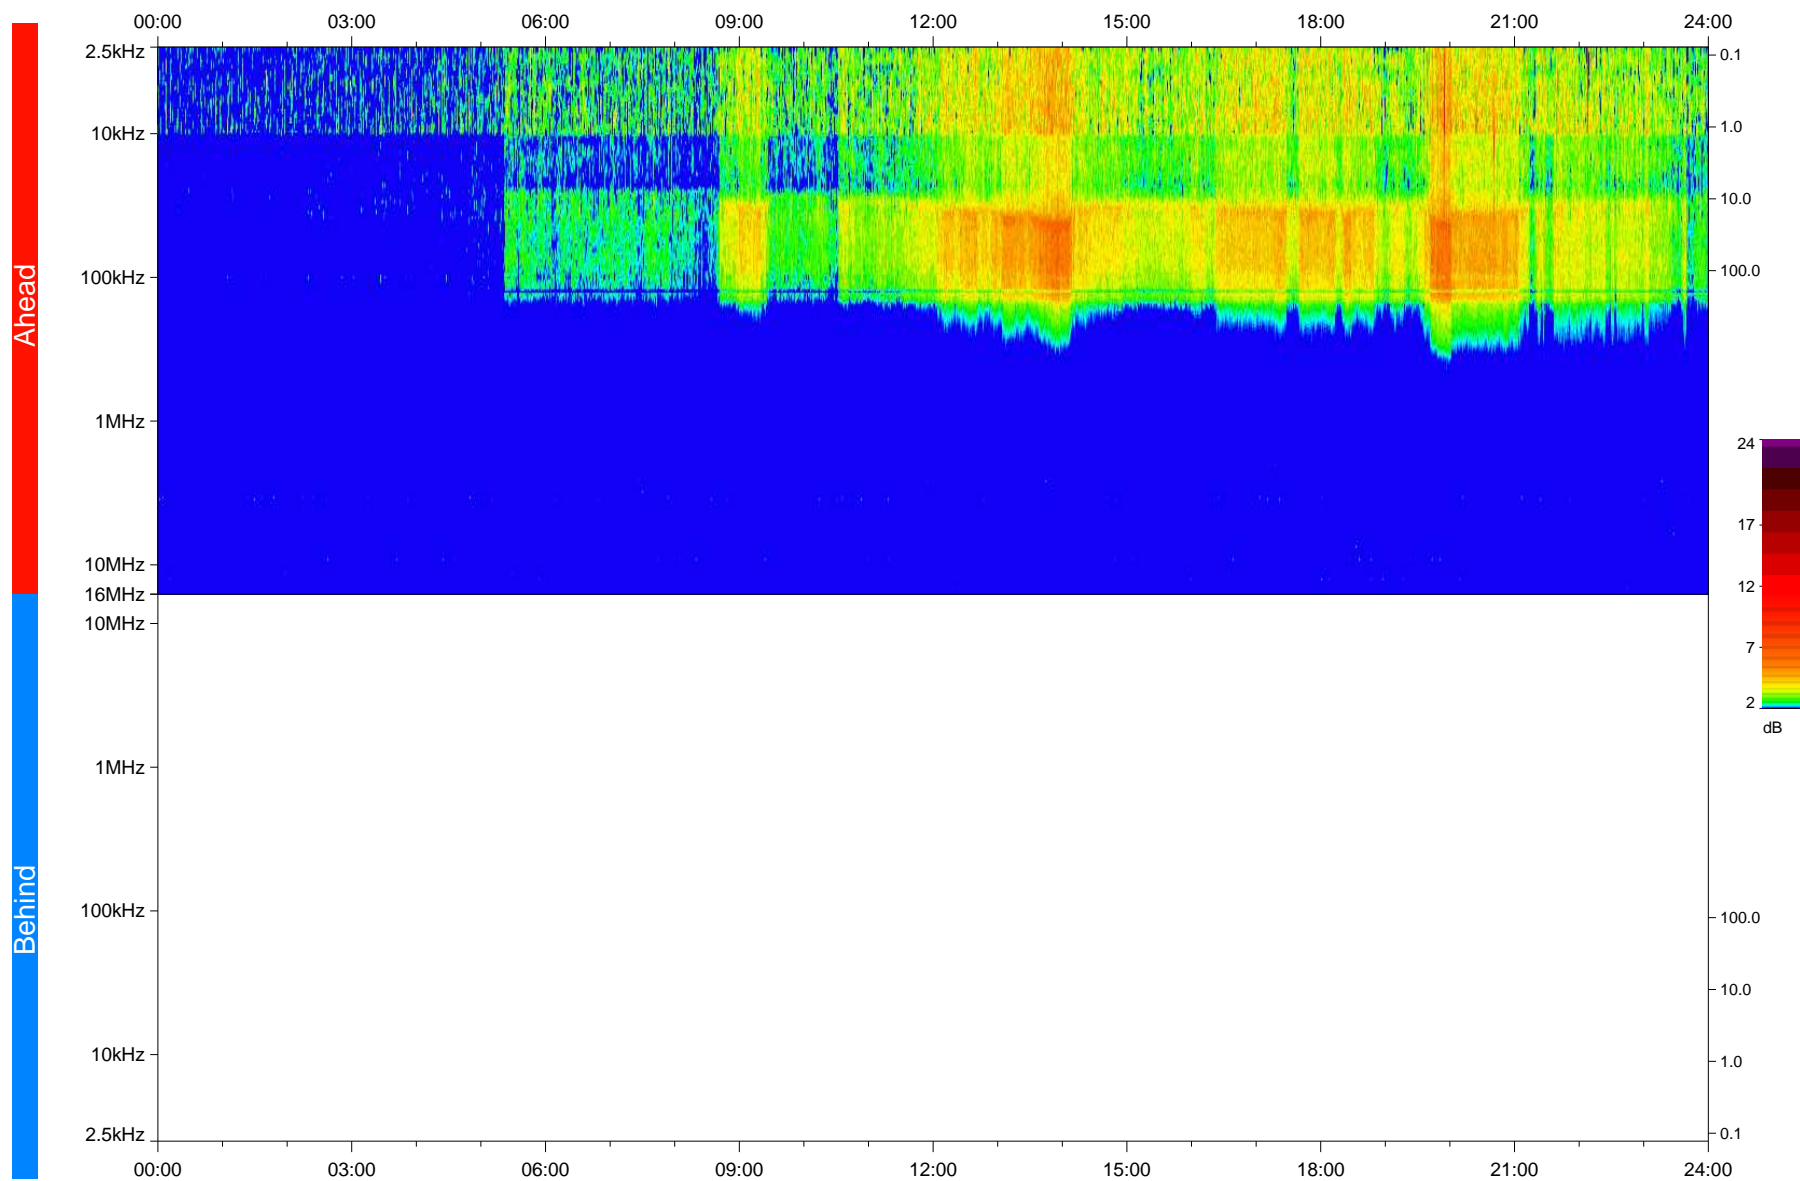

STEREO/WAVES Daily Summary - 29-Mar-2020 (DOY 089)

Ahead source file: swaves_ahead_2020_089_1_05.fin
Ahead PSE Angle: -76.0°

Behind PSE Angle: 72.5°
Behind source file: No STEREO-B data

Time (UTC)

file: stereo_swaves_daily-summary_color_20200329_v03
made by: space.umn.edu on macOS with IDL 8.8.2 on 2022-09-15 12:55:36, with TLib V945 / dynspec V311