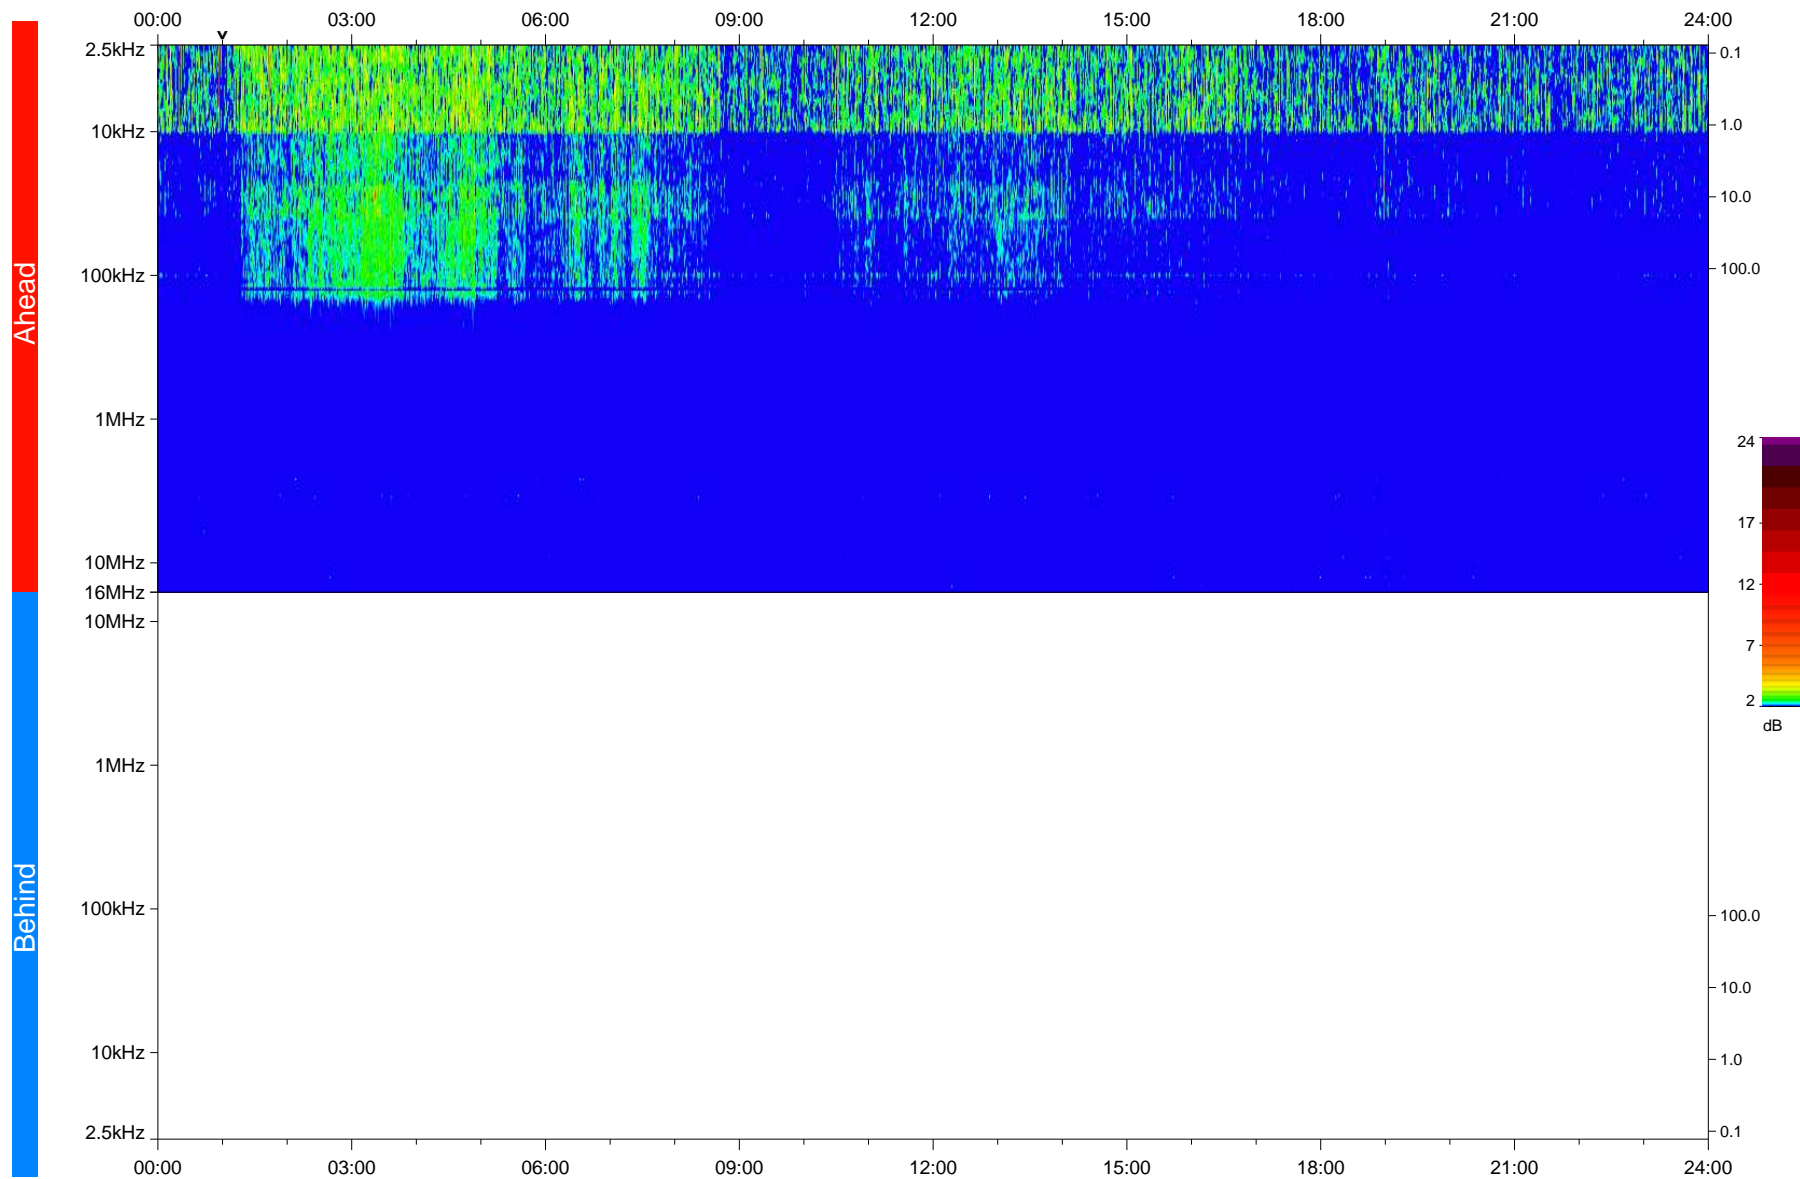

# STEREO/WAVES Daily Summary - 28-Mar-2020 (DOY 088)

Ahead source file: swaves\_ahead\_2020\_088\_1\_05.fin  
Ahead PSE Angle: -76.0°

Behind PSE Angle: 72.7°  
Behind source file: No STEREO-B data

Time (UTC)

file: stereo\_swaves\_daily-summary\_color\_20200328\_v04  
made by: space.umn.edu on macOS with IDL 8.8.2 on 2022-10-03 13:28:53, with TLib V945 / dynspec V311