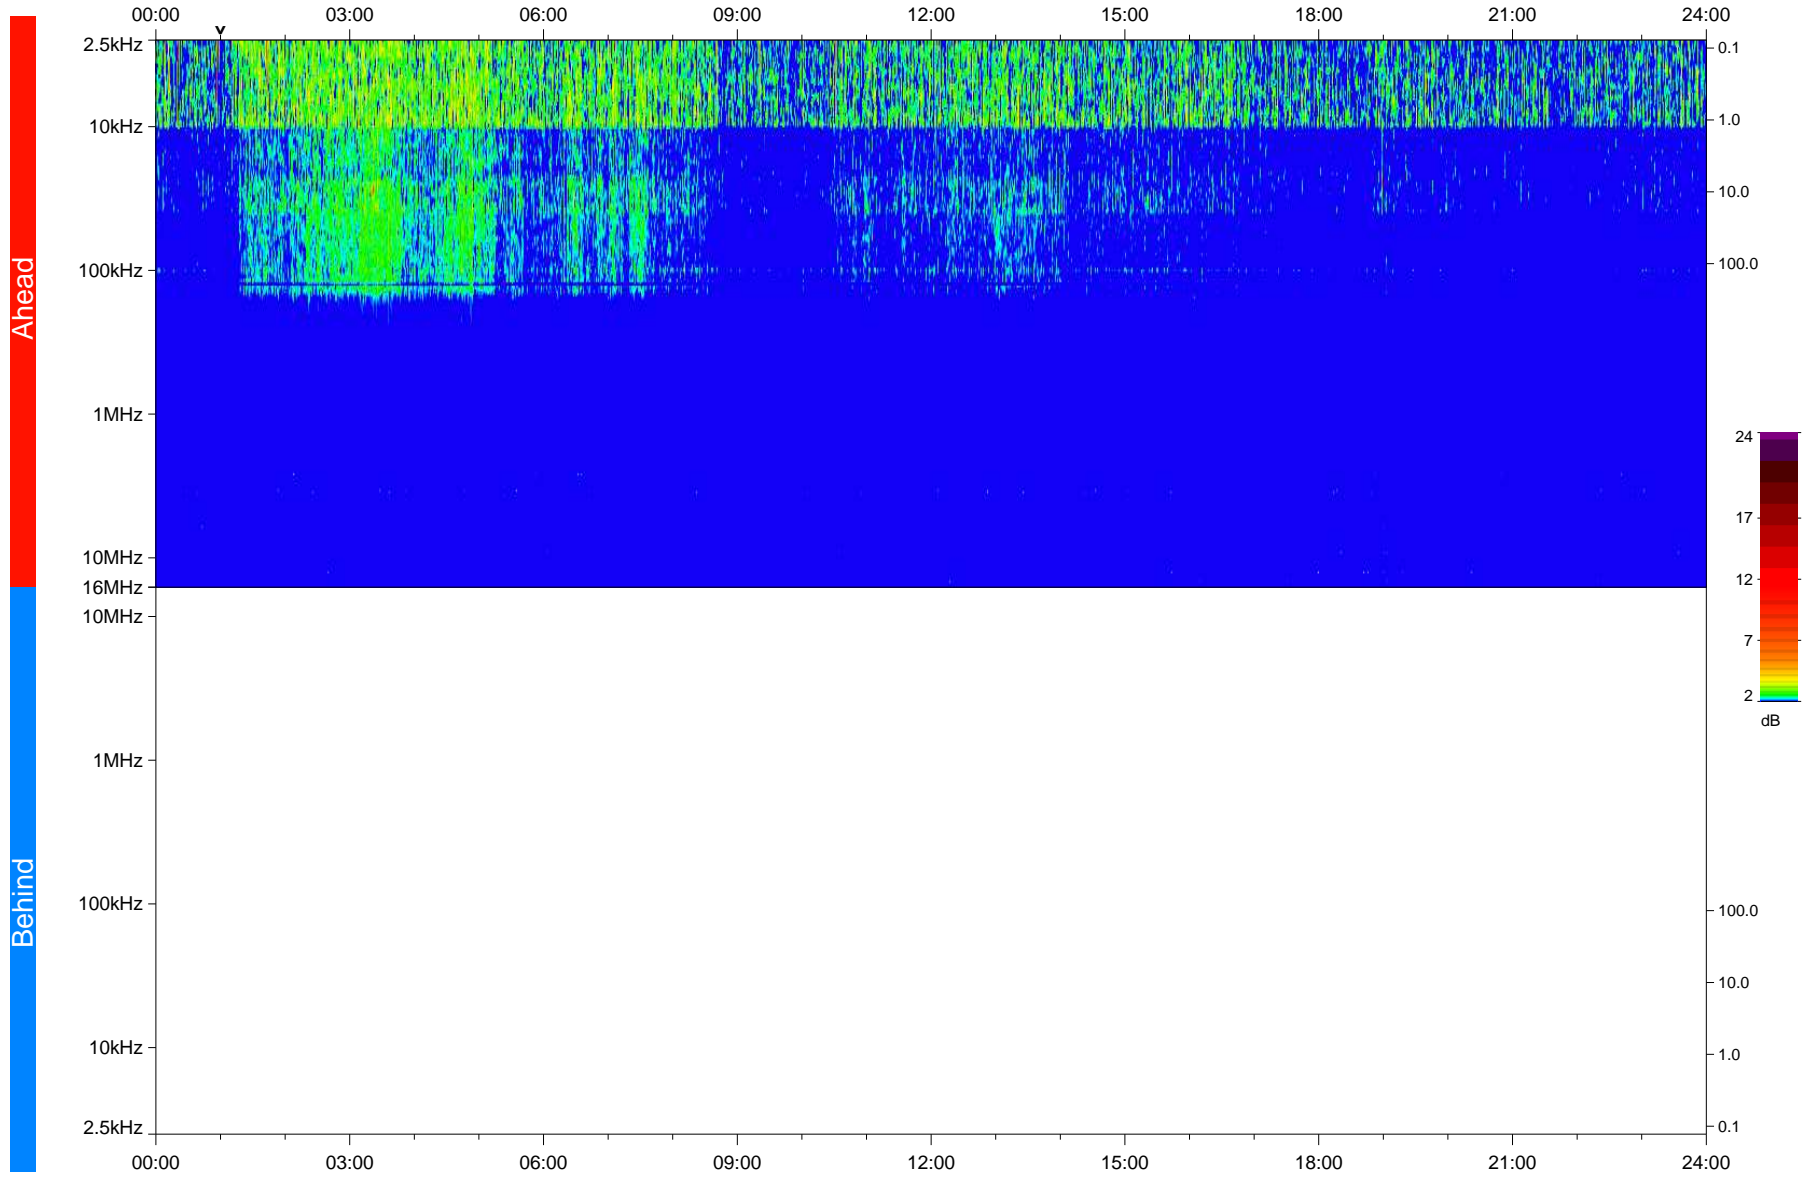

STEREO/WAVES Daily Summary - 28-Mar-2020 (DOY 088)

Ahead source file: swaves_ahead_2020_088_1_05.fin
Ahead PSE Angle: -76.0°

Behind PSE Angle: 72.7°
Behind source file: No STEREO-B data

Time (UTC)

file: stereo_swaves_daily-summary_color_20200328_v03
made by: space.umn.edu on macOS with IDL 8.8.2 on 2022-09-15 12:54:13, with TLib V945 / dynspec V311