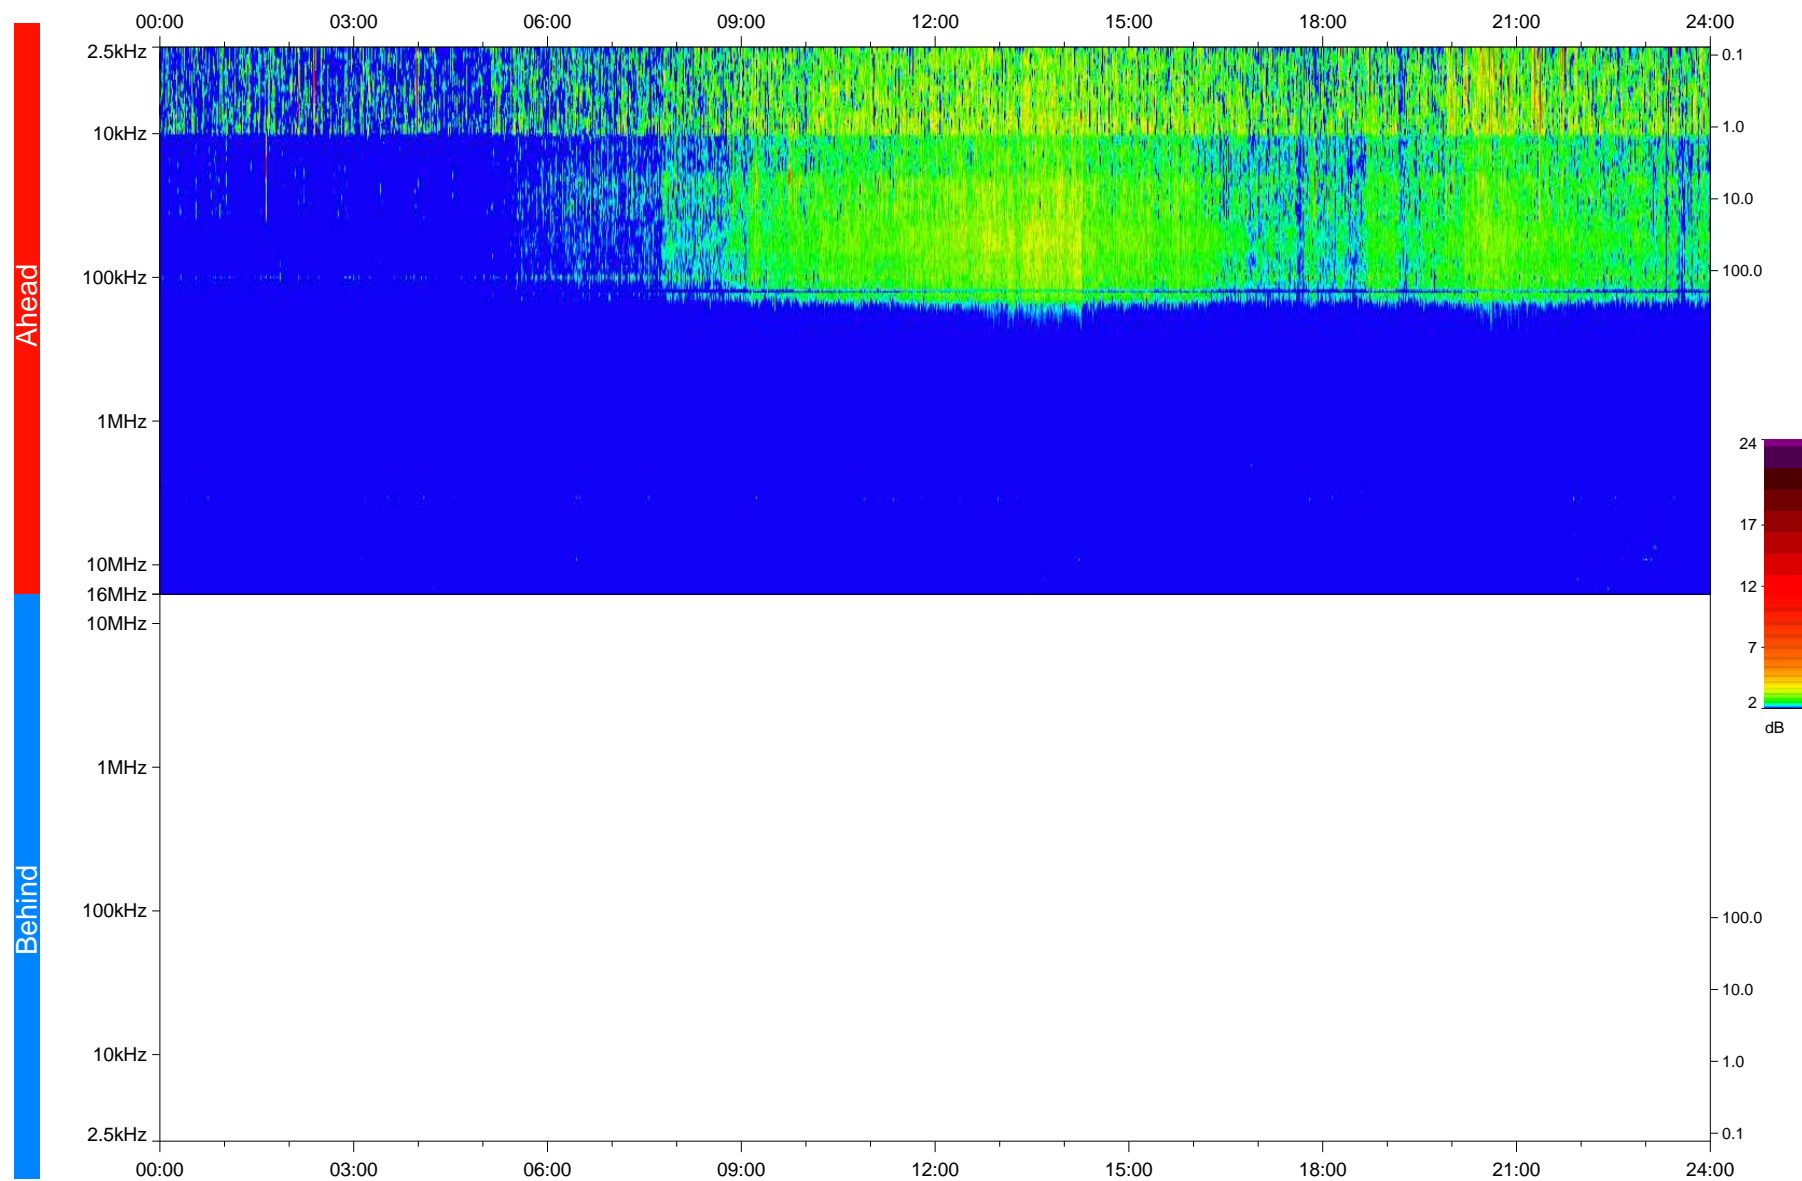

STEREO/WAVES Daily Summary - 27-Mar-2020 (DOY 087)

Ahead source file: swaves_ahead_2020_087_1_05.fin
Ahead PSE Angle: -76.0°

Behind PSE Angle: 72.8°
Behind source file: No STEREO-B data

Time (UTC)

file: stereo_swaves_daily-summary_color_20200327_v04
made by: space.umn.edu on macOS with IDL 8.8.2 on 2022-10-03 13:27:24, with TLib V945 / dynspec V311