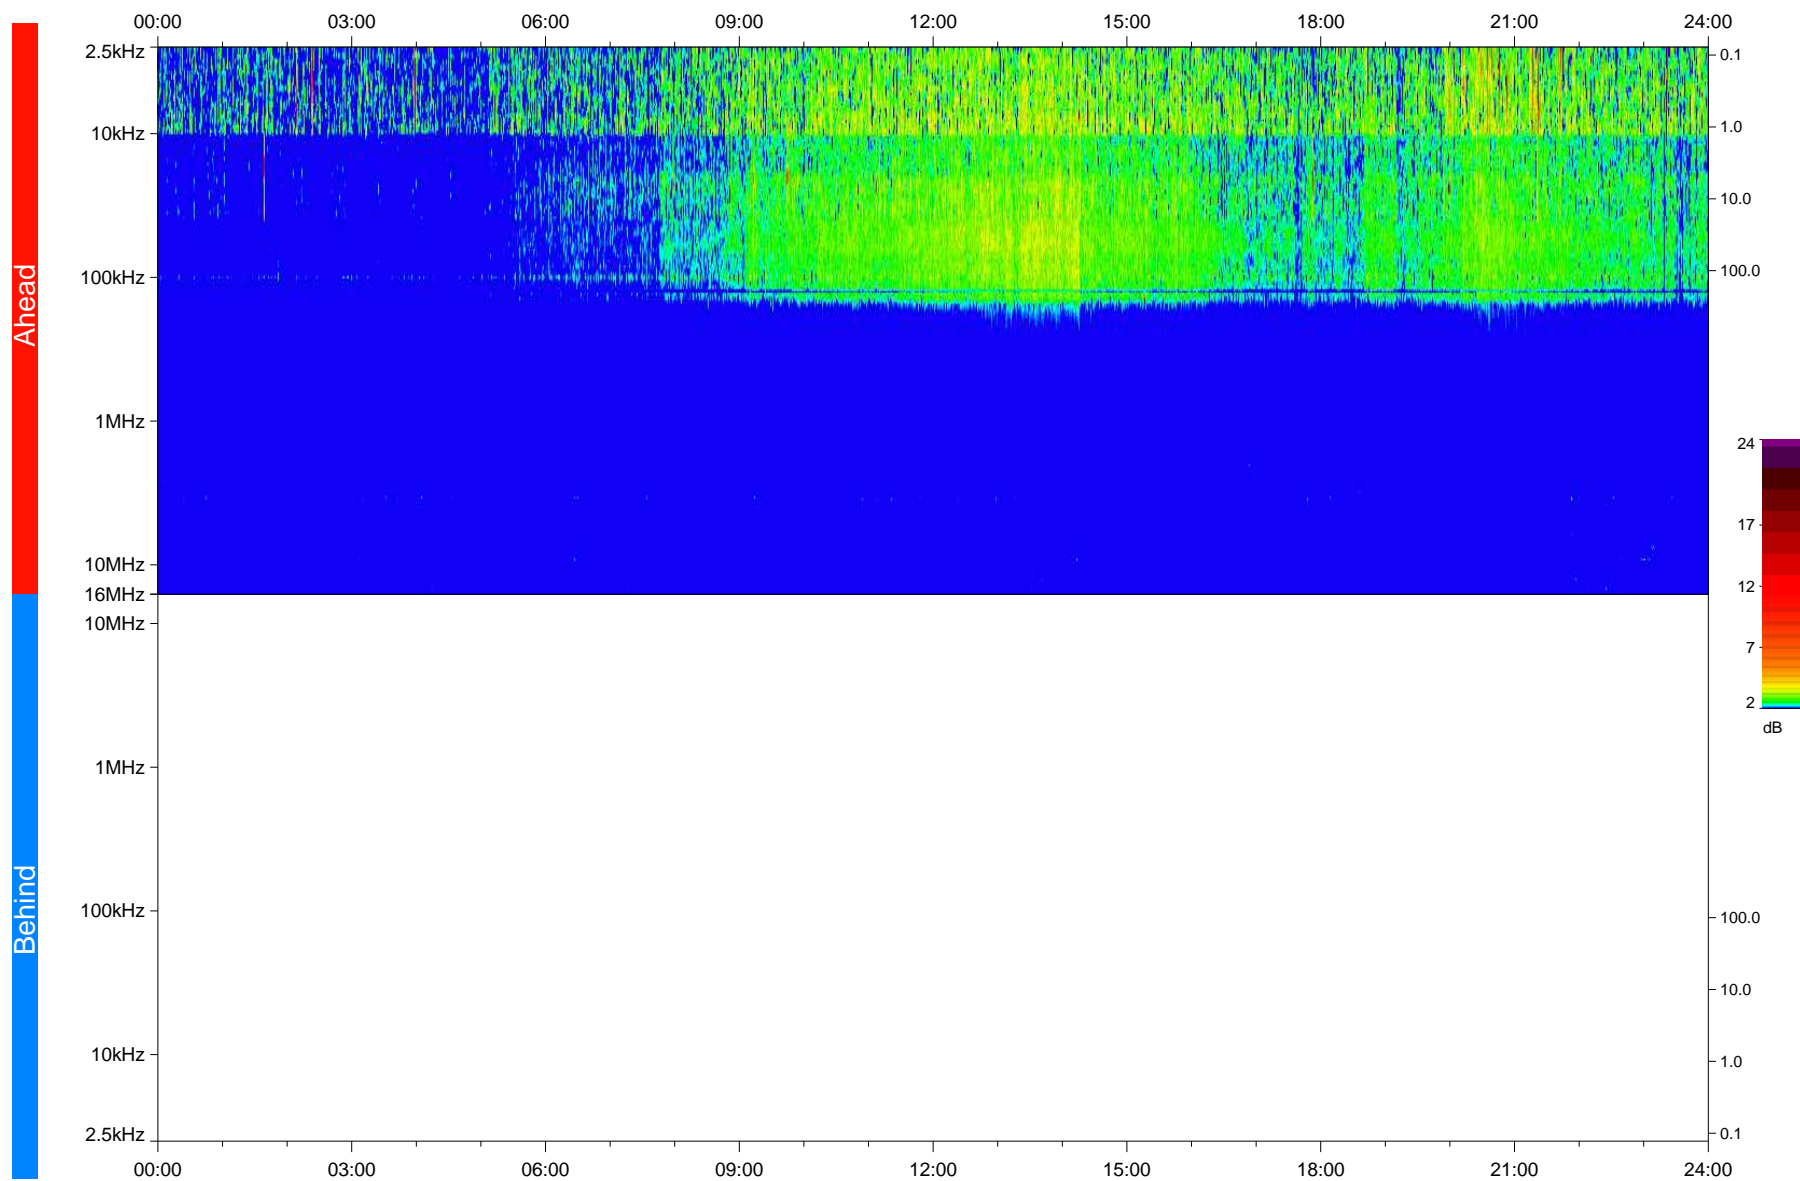

STEREO/WAVES Daily Summary - 27-Mar-2020 (DOY 087)

Ahead source file: swaves_ahead_2020_087_1_05.fin
Ahead PSE Angle: -76.0°

Behind PSE Angle: 72.8°
Behind source file: No STEREO-B data

Time (UTC)

file: stereo_swaves_daily-summary_color_20200327_v03
made by: space.umn.edu on macOS with IDL 8.8.2 on 2022-09-15 12:52:52, with TLib V945 / dynspec V311