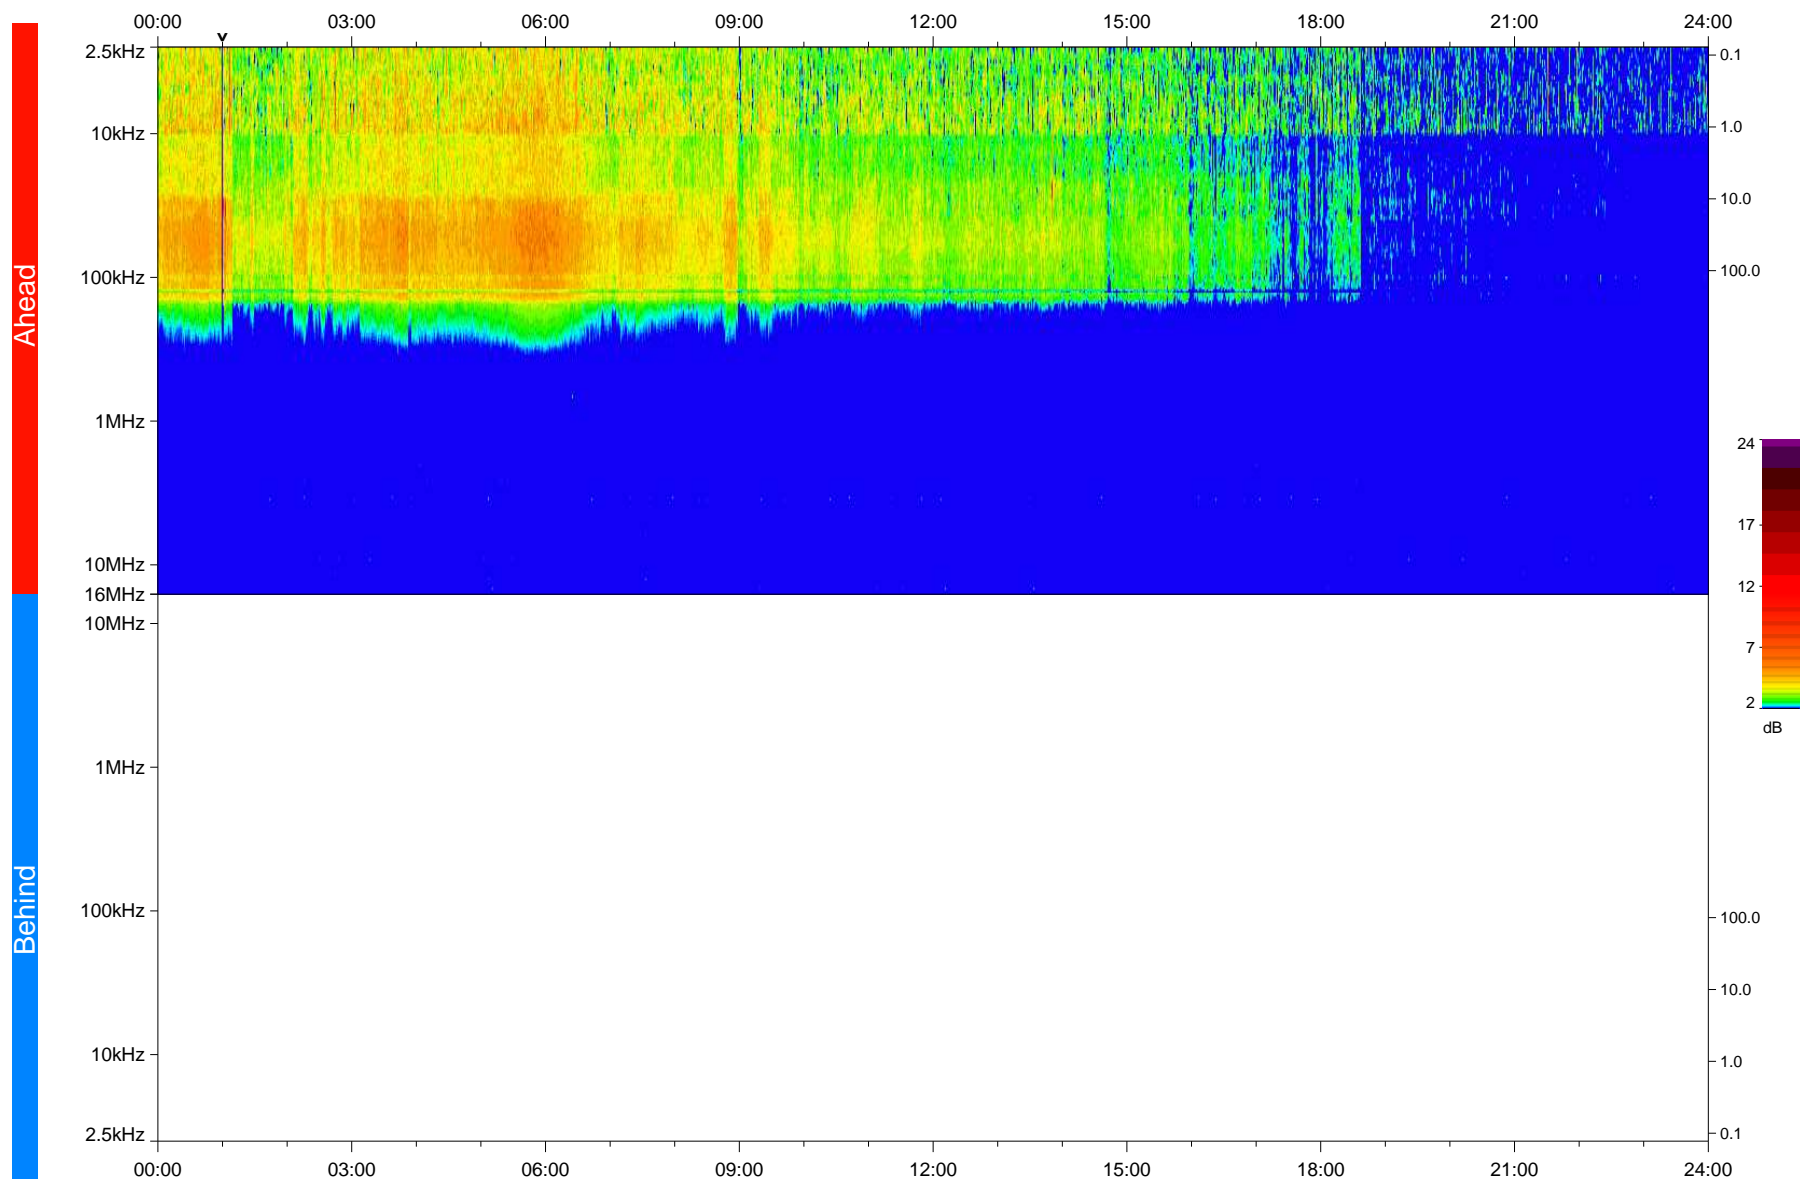

STEREO/WAVES Daily Summary - 26-Mar-2020 (DOY 086)

Ahead source file: swaves_ahead_2020_086_1_05.fin
Ahead PSE Angle: -76.1°

Behind PSE Angle: 72.9°
Behind source file: No STEREO-B data

Time (UTC)

file: stereo_swaves_daily-summary_color_20200326_v04
made by: space.umn.edu on macOS with IDL 8.8.2 on 2022-10-03 13:25:53, with TLib V945 / dynspec V311