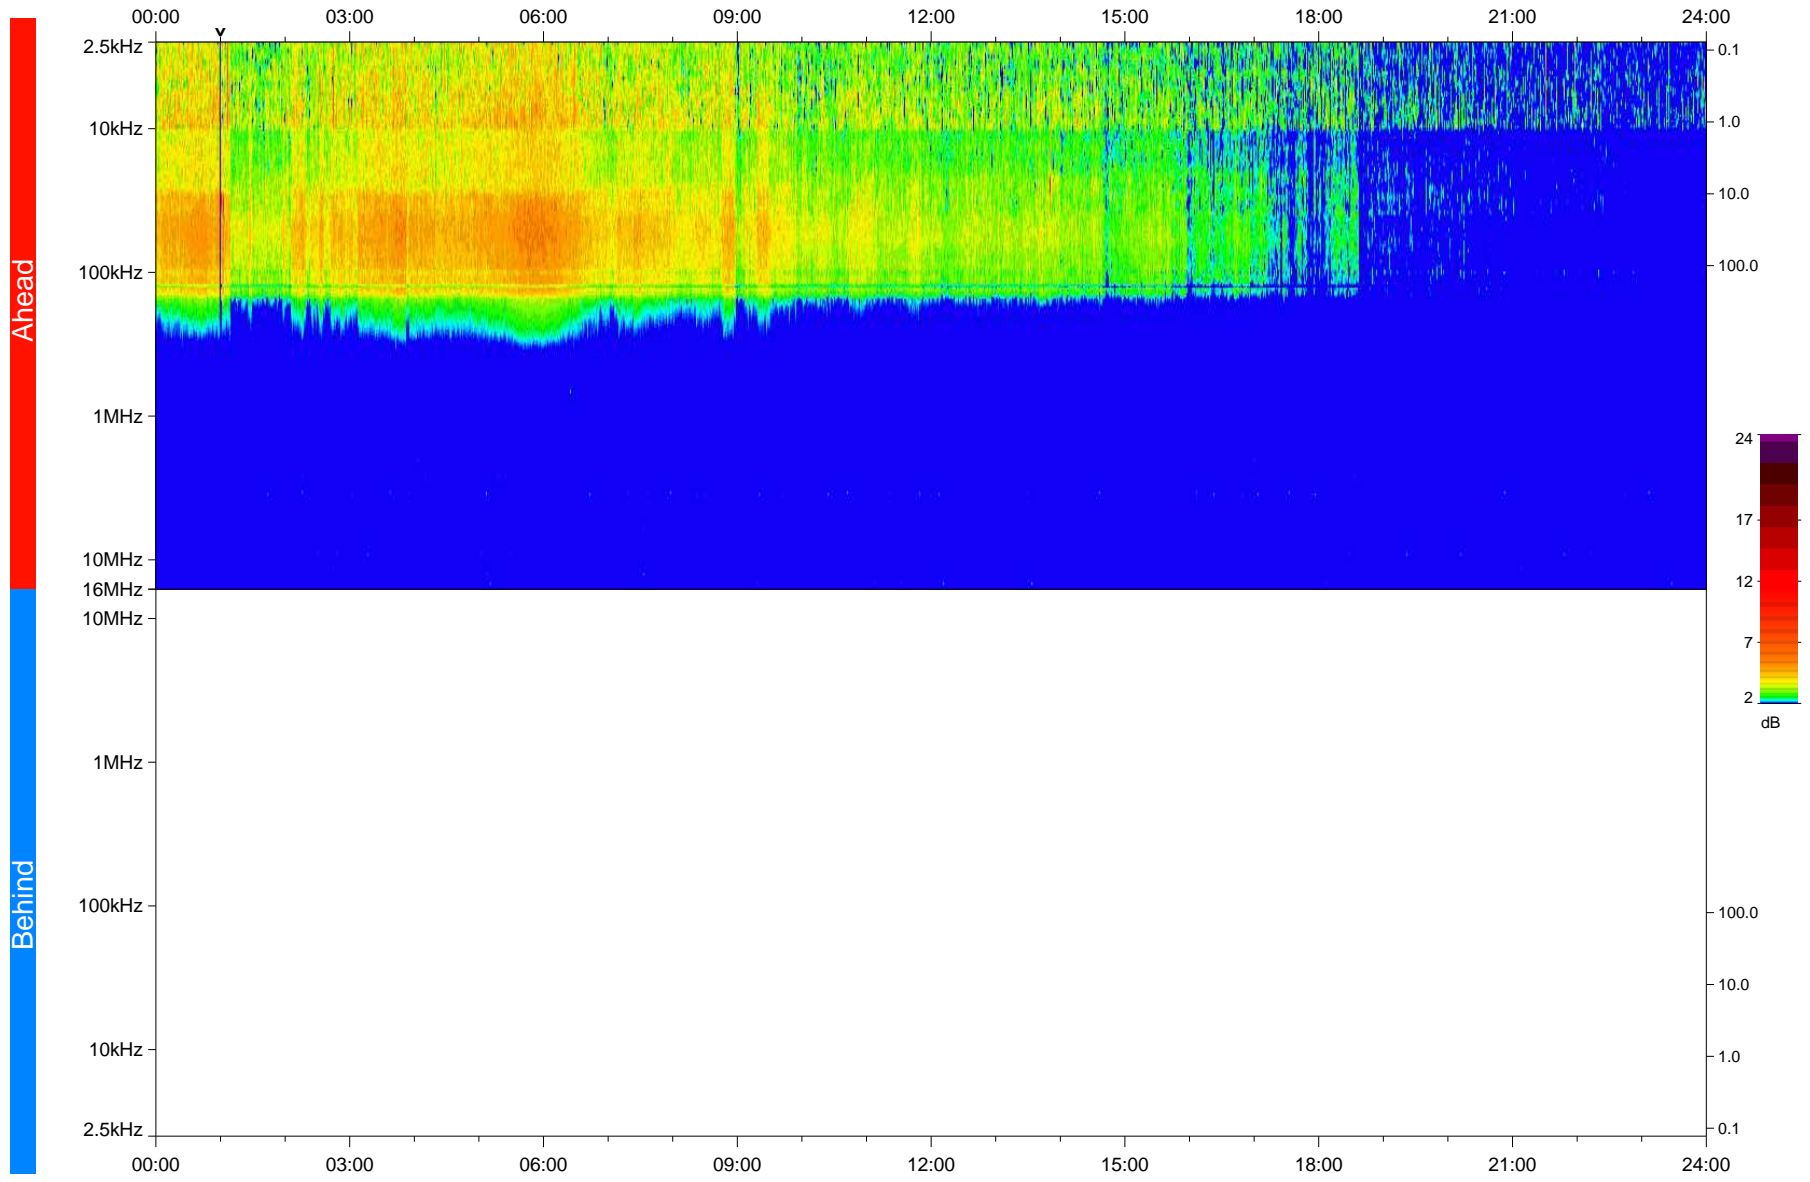

STEREO/WAVES Daily Summary - 26-Mar-2020 (DOY 086)

Ahead source file: swaves_ahead_2020_086_1_05.fin
Ahead PSE Angle: -76.1°

Behind PSE Angle: 72.9°
Behind source file: No STEREO-B data

Time (UTC)

file: stereo_swaves_daily-summary_color_20200326_v03
made by: space.umn.edu on macOS with IDL 8.8.2 on 2022-09-15 12:51:30, with TLib V945 / dynspec V311