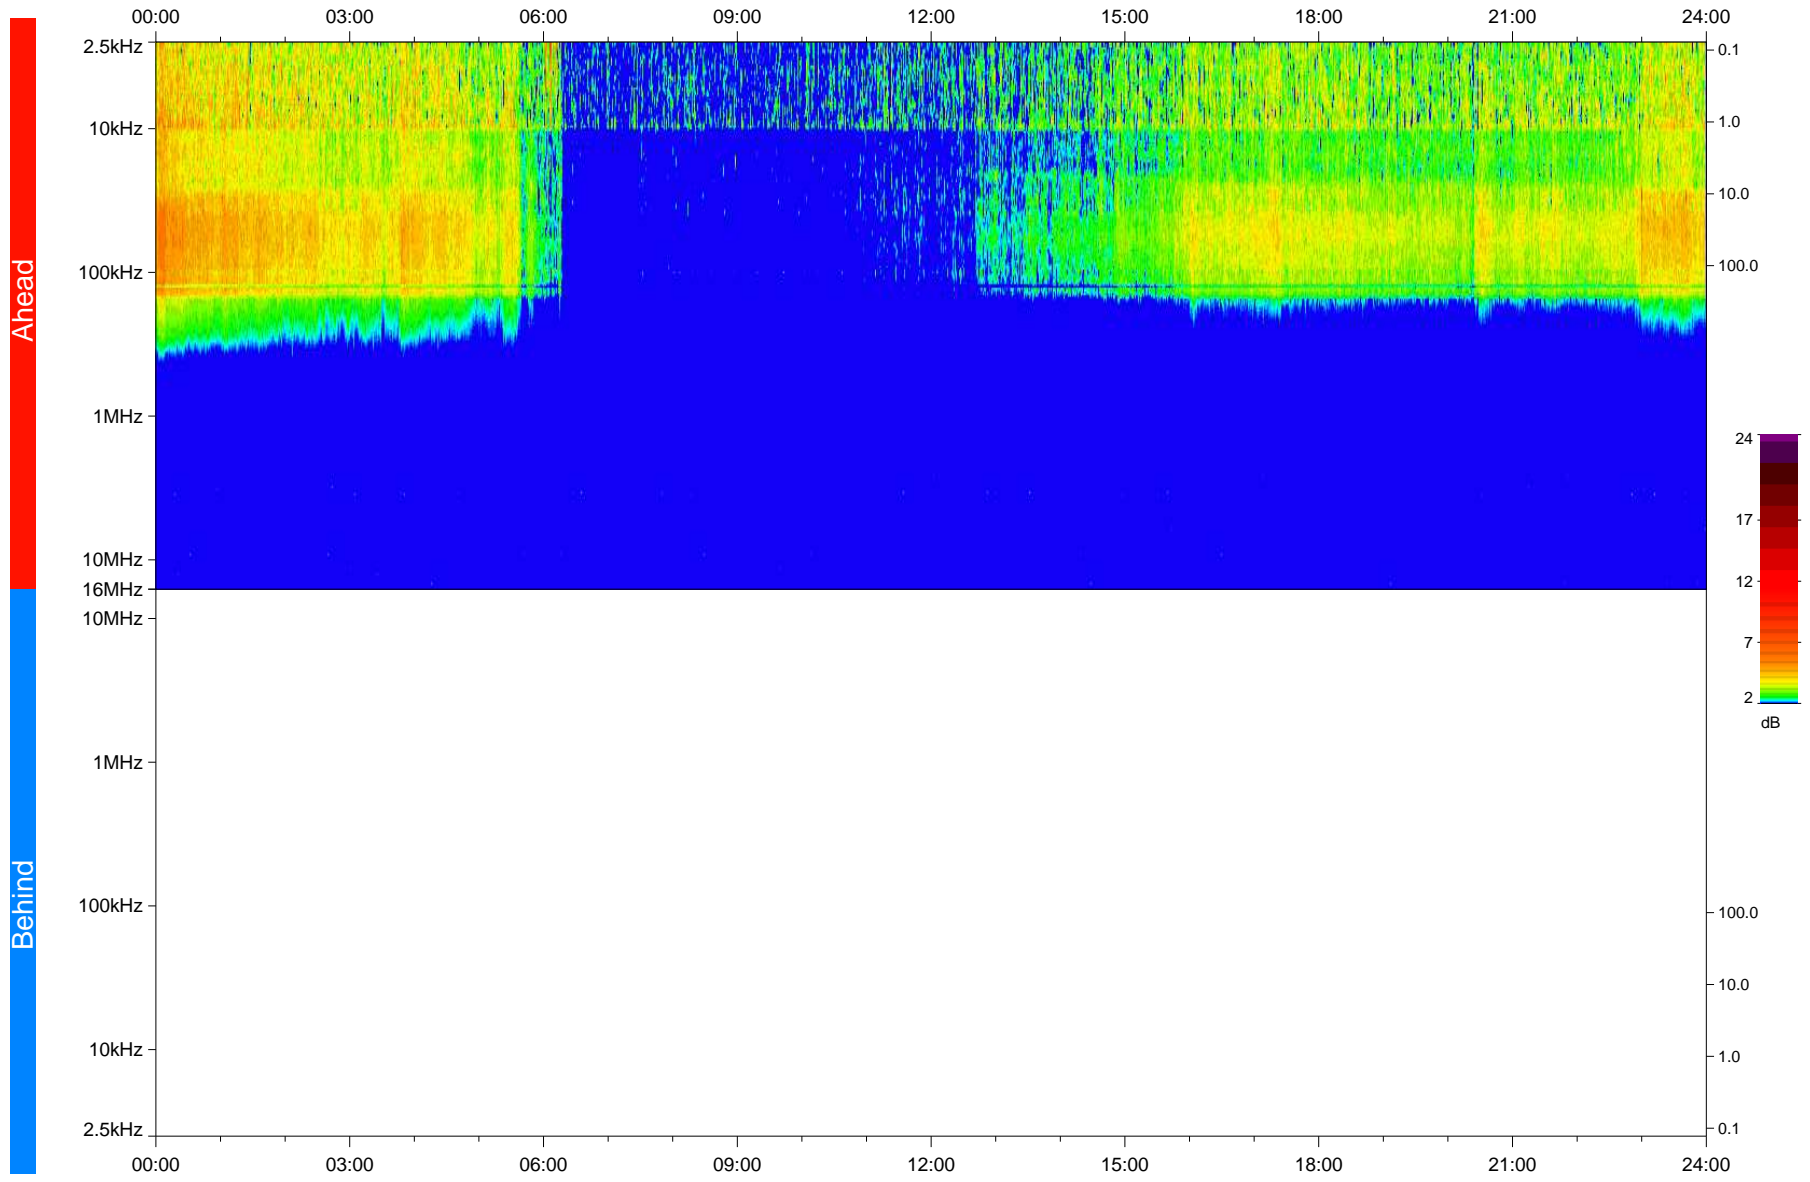

STEREO/WAVES Daily Summary - 25-Mar-2020 (DOY 085)

Ahead source file: swaves_ahead_2020_085_1_05.fin
Ahead PSE Angle: -76.1°

Behind PSE Angle: 73.0°
Behind source file: No STEREO-B data

Time (UTC)

file: stereo_swaves_daily-summary_color_20200325_v04
made by: space.umn.edu on macOS with IDL 8.8.2 on 2022-10-03 13:24:22, with TLib V945 / dynspec V311