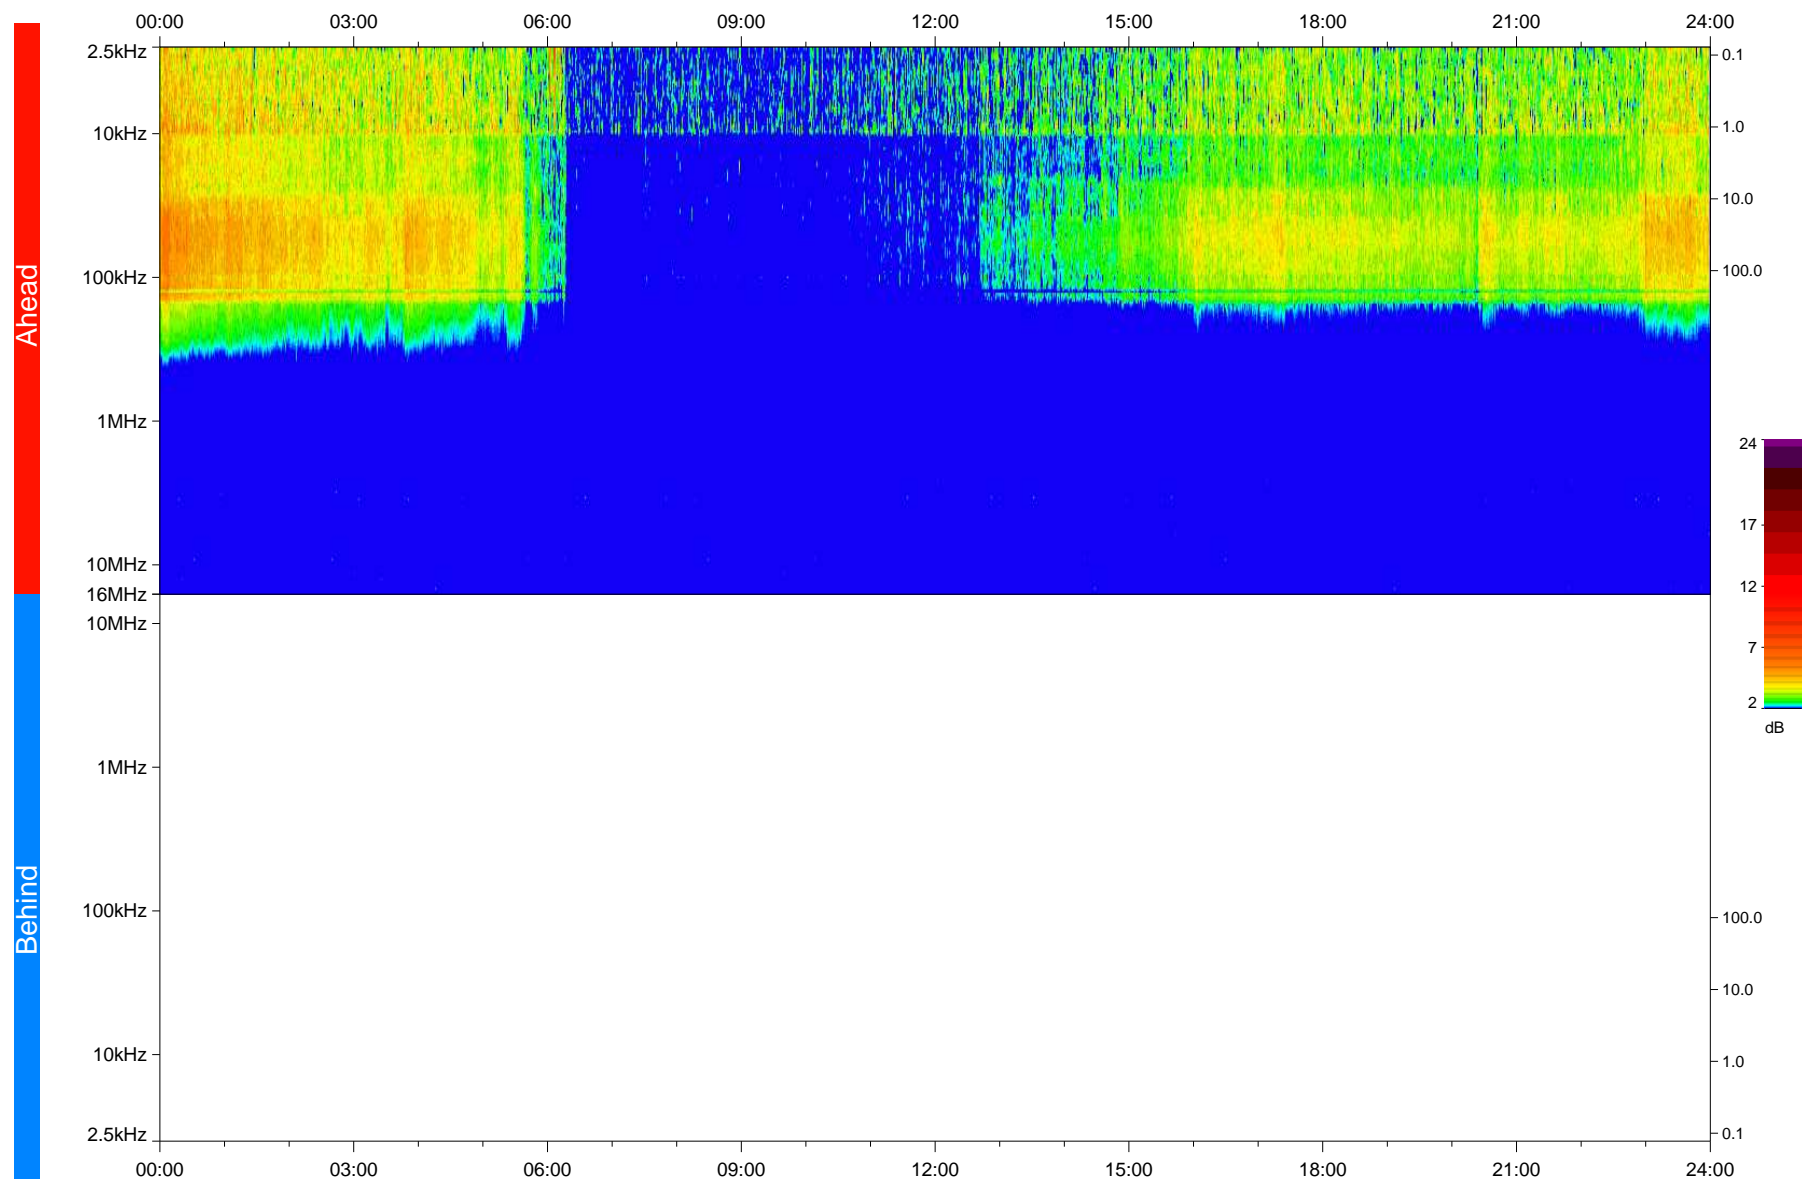

STEREO/WAVES Daily Summary - 25-Mar-2020 (DOY 085)

Ahead source file: swaves_ahead_2020_085_1_05.fin
Ahead PSE Angle: -76.1°

Behind PSE Angle: 73.0°
Behind source file: No STEREO-B data

Time (UTC)

file: stereo_swaves_daily-summary_color_20200325_v03
made by: space.umn.edu on macOS with IDL 8.8.2 on 2022-09-15 12:50:07, with TLib V945 / dynspec V311