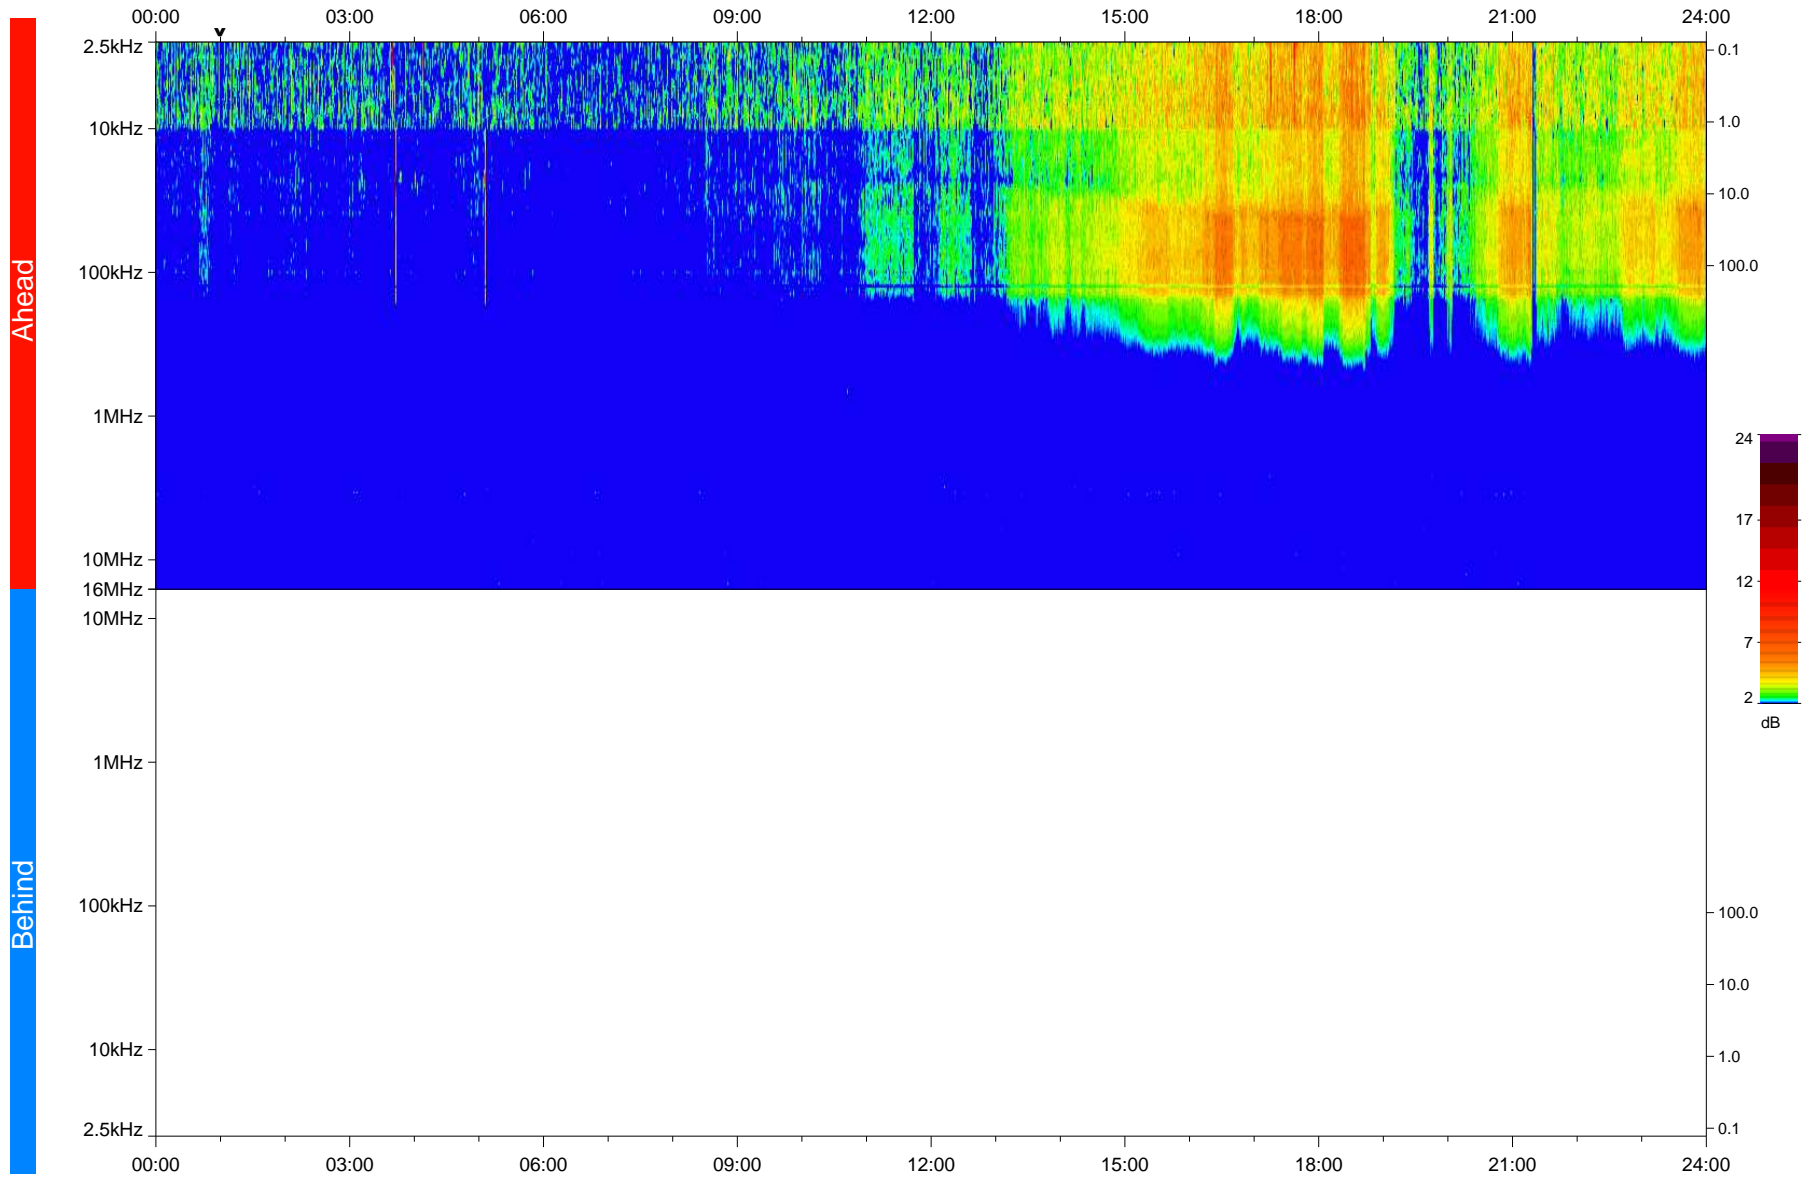

# STEREO/WAVES Daily Summary - 24-Mar-2020 (DOY 084)

Ahead source file: swaves\_ahead\_2020\_084\_1\_05.fin  
Ahead PSE Angle: -76.1°

Behind PSE Angle: 73.2°  
Behind source file: No STEREO-B data

Time (UTC)

file: stereo\_swaves\_daily-summary\_color\_20200324\_v04  
made by: space.umn.edu on macOS with IDL 8.8.2 on 2022-10-03 13:22:54, with TLib V945 / dynspec V311