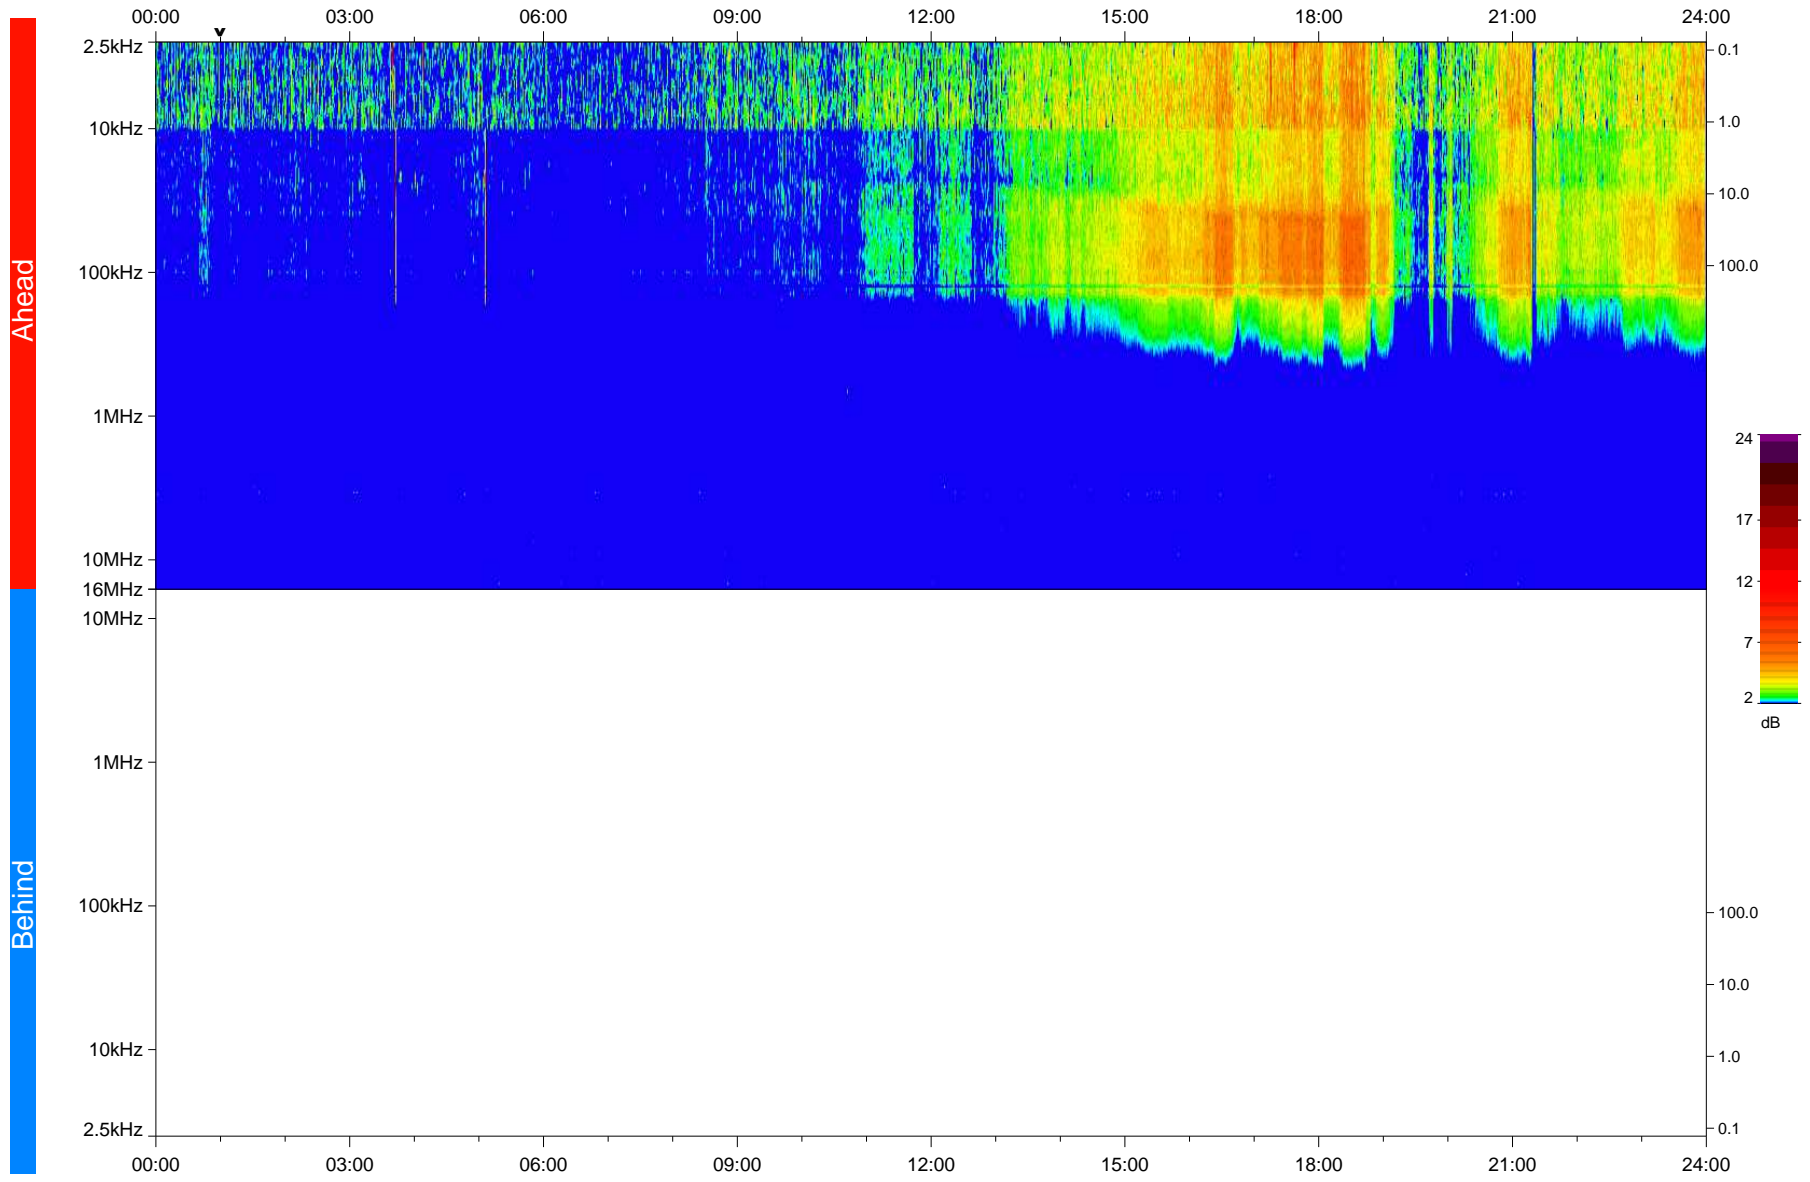

STEREO/WAVES Daily Summary - 24-Mar-2020 (DOY 084)

Ahead source file: swaves_ahead_2020_084_1_05.fin
Ahead PSE Angle: -76.1°

Behind PSE Angle: 73.2°
Behind source file: No STEREO-B data

Time (UTC)

file: stereo_swaves_daily-summary_color_20200324_v03
made by: space.umn.edu on macOS with IDL 8.8.2 on 2022-09-15 12:48:47, with TMLib V945 / dynspec V311