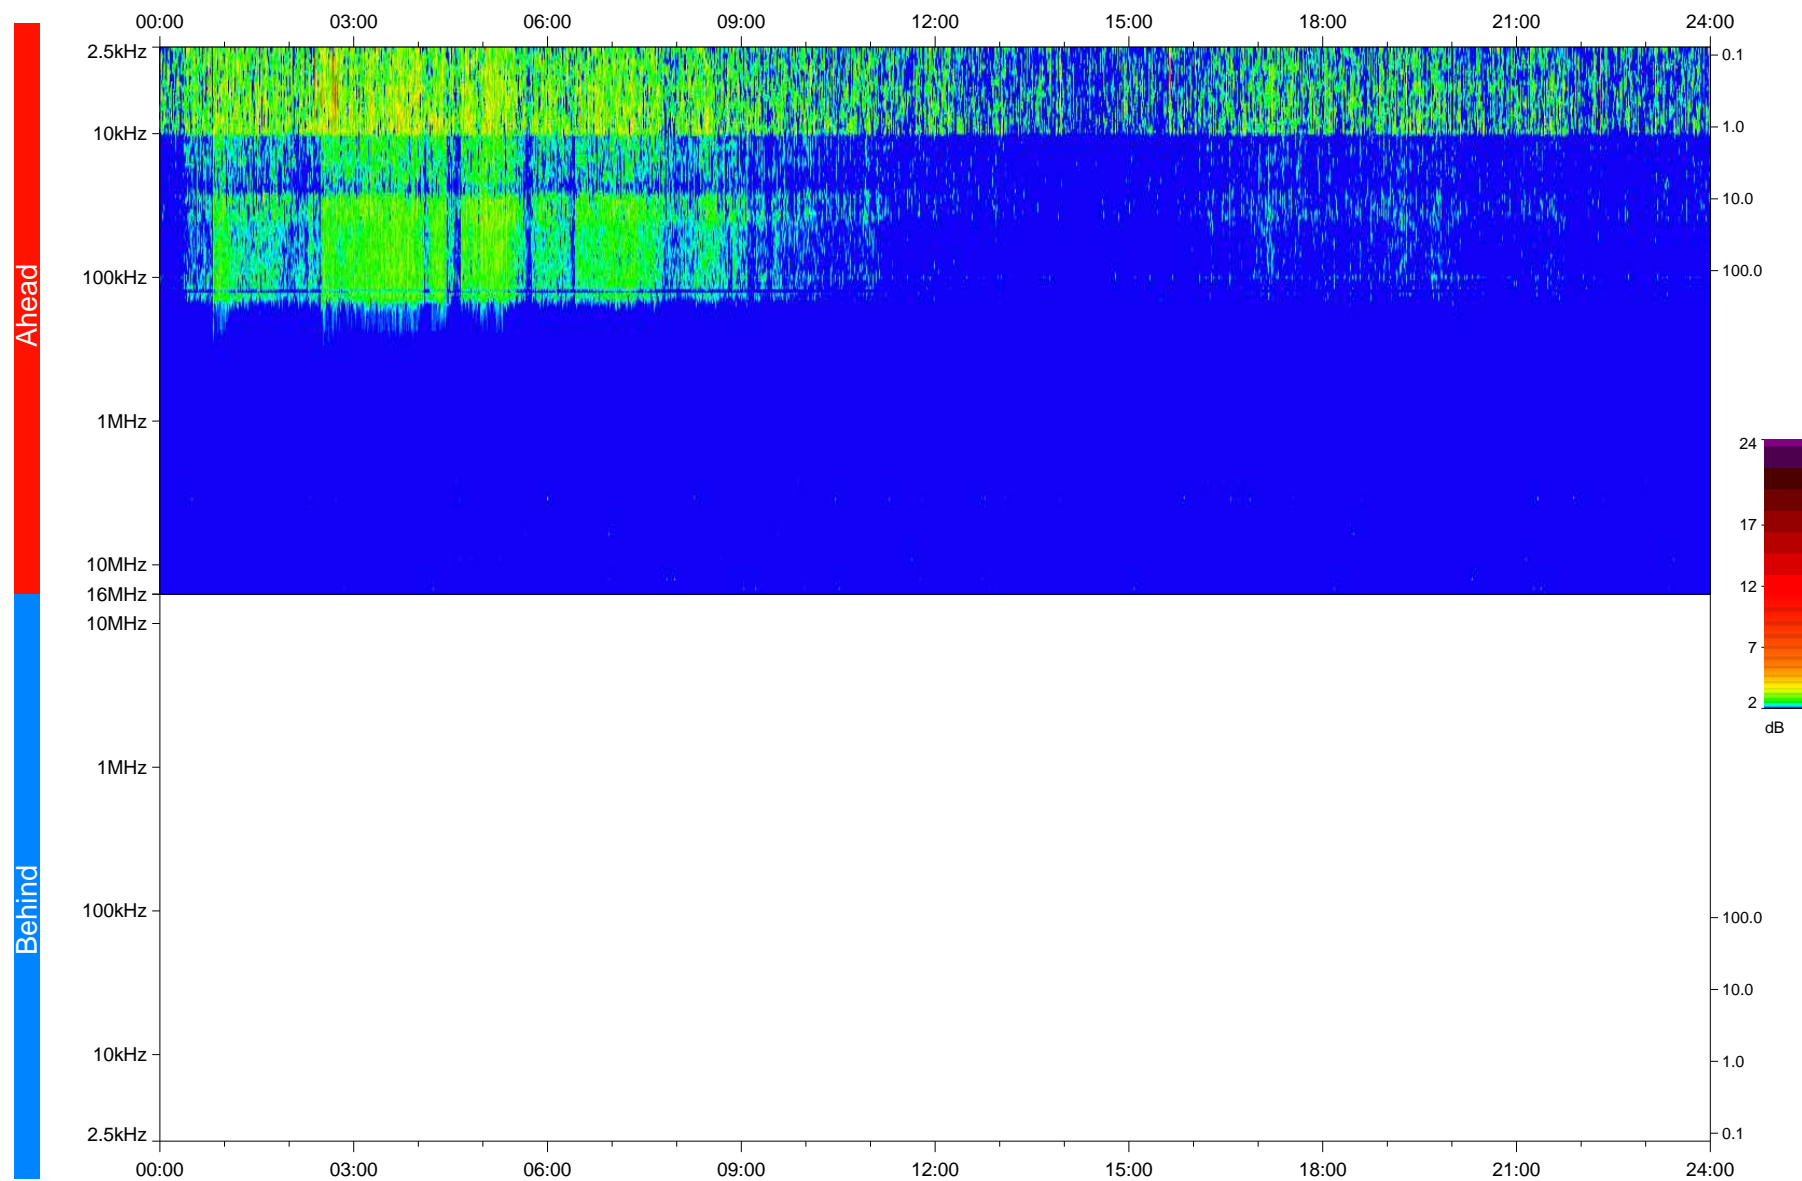

# STEREO/WAVES Daily Summary - 23-Mar-2020 (DOY 083)

Ahead source file: swaves\_ahead\_2020\_083\_1\_05.fin  
Ahead PSE Angle: -76.2°

Behind PSE Angle: 73.3°  
Behind source file: No STEREO-B data

Time (UTC)

file: stereo\_swaves\_daily-summary\_color\_20200323\_v04  
made by: space.umn.edu on macOS with IDL 8.8.2 on 2022-10-03 13:21:23, with TLib V945 / dynspec V311