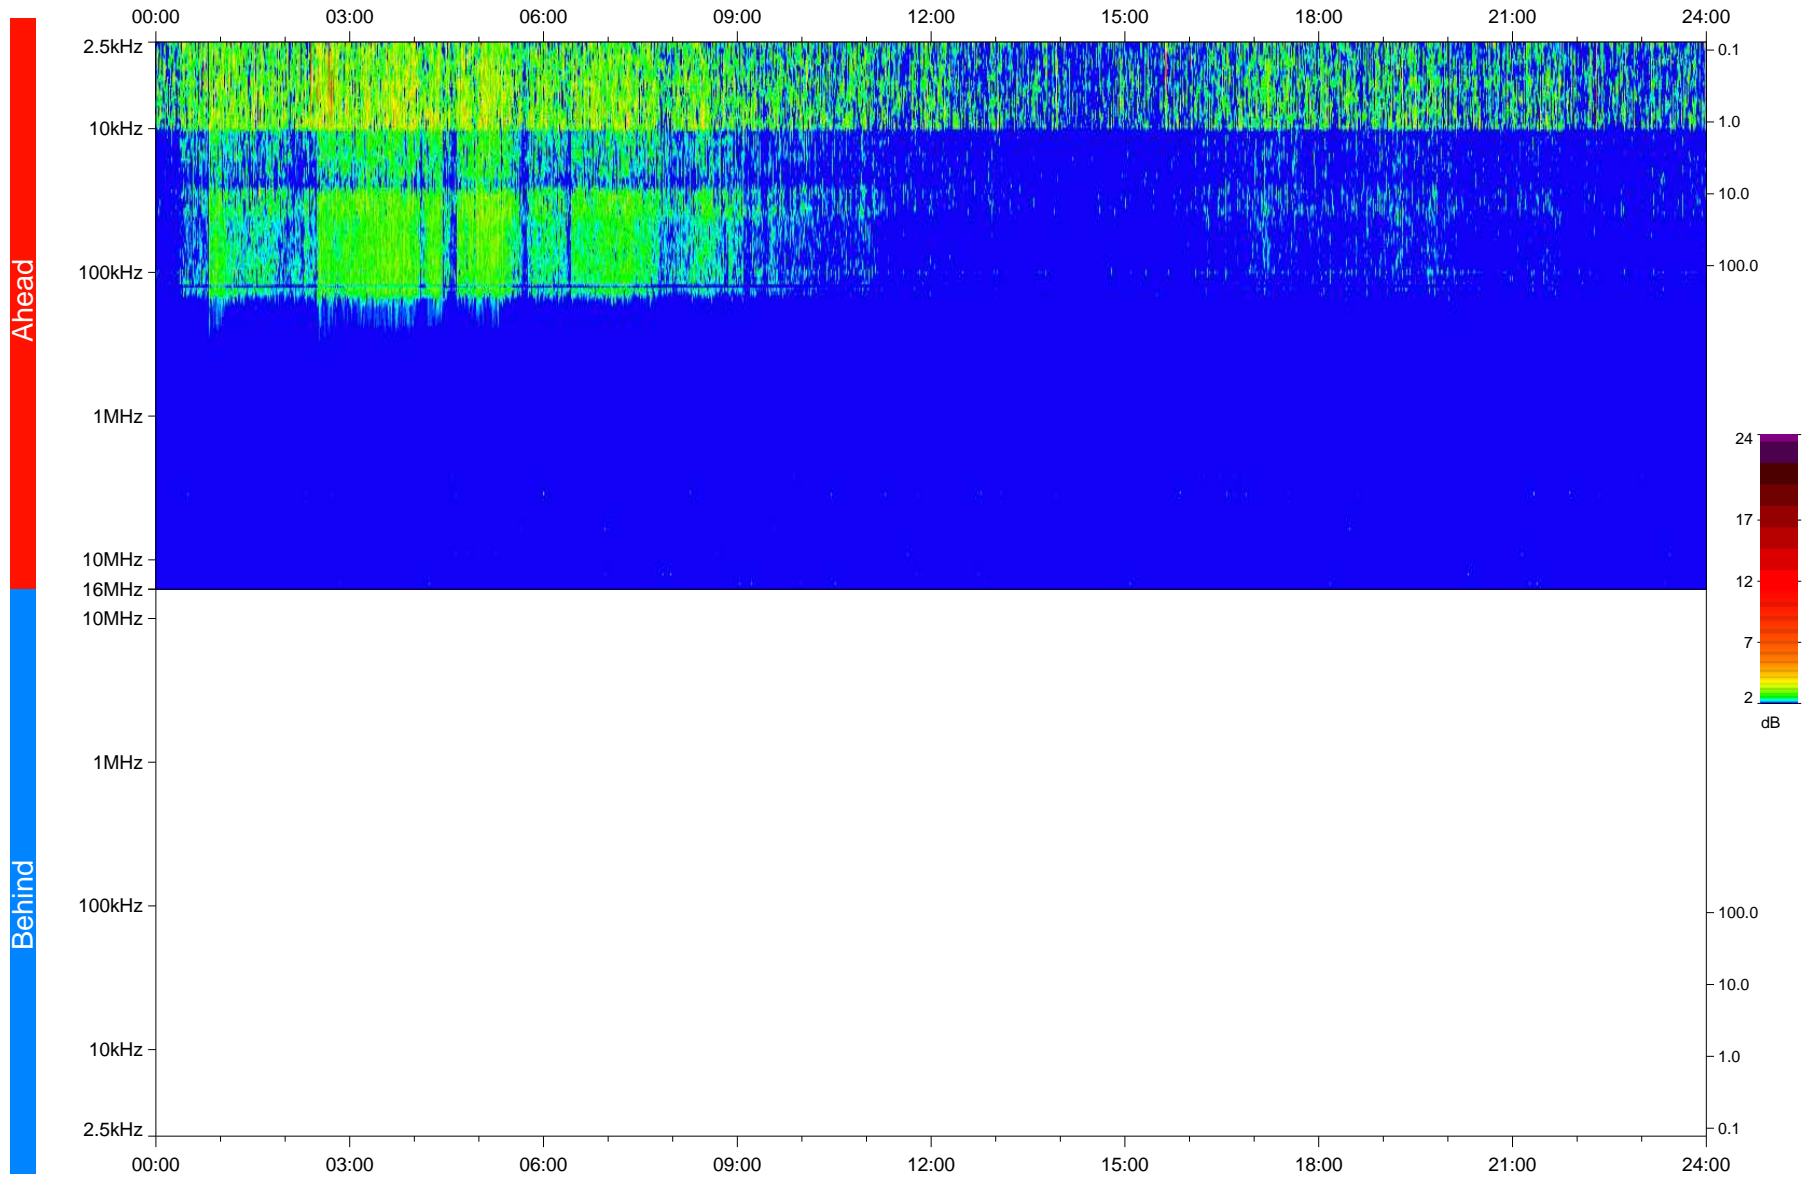

STEREO/WAVES Daily Summary - 23-Mar-2020 (DOY 083)

Ahead source file: swaves_ahead_2020_083_1_05.fin
Ahead PSE Angle: -76.2°

Behind PSE Angle: 73.3°
Behind source file: No STEREO-B data

Time (UTC)

file: stereo_swaves_daily-summary_color_20200323_v03
made by: space.umn.edu on macOS with IDL 8.8.2 on 2022-09-15 12:47:24, with TLib V945 / dynspec V311