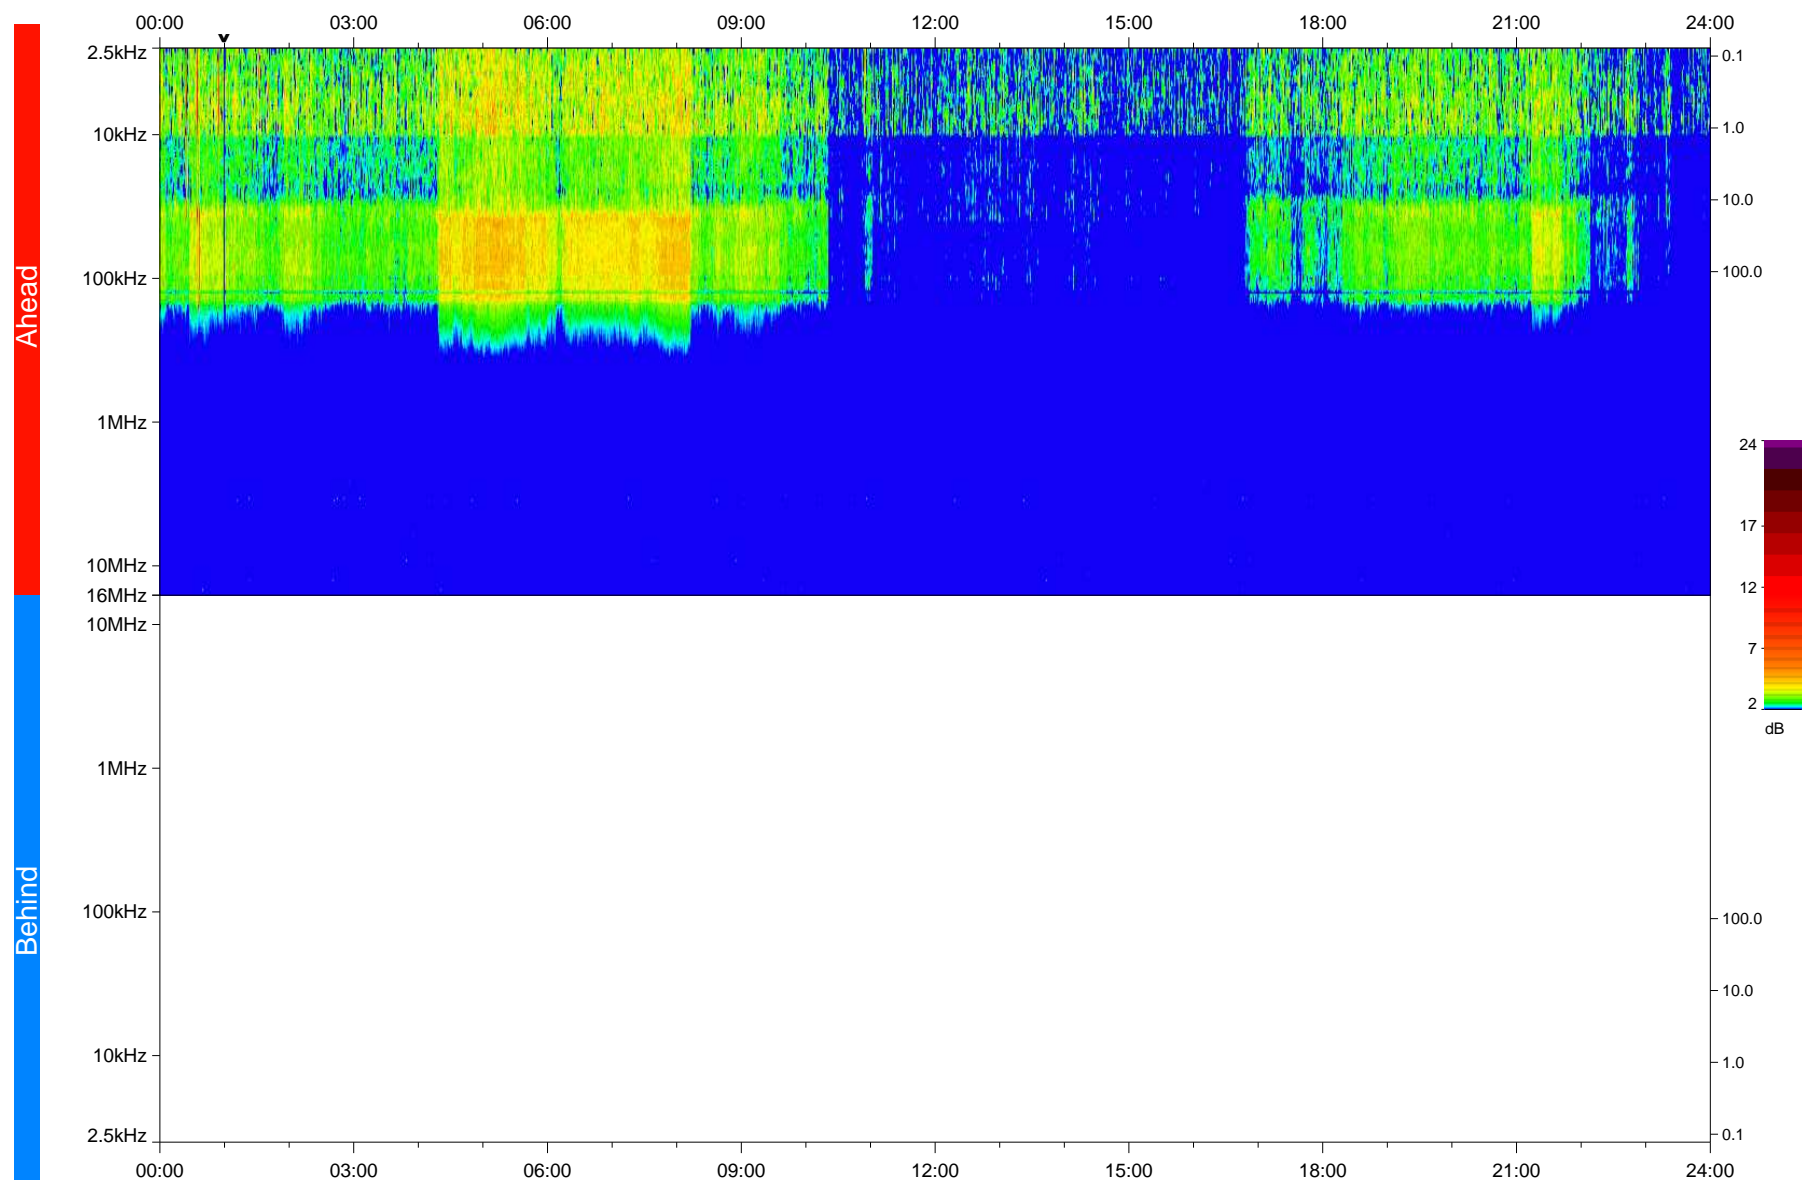

# STEREO/WAVES Daily Summary - 22-Mar-2020 (DOY 082)

Ahead source file: swaves\_ahead\_2020\_082\_1\_05.fin  
Ahead PSE Angle: -76.2°

Behind PSE Angle: 73.4°  
Behind source file: No STEREO-B data

Time (UTC)

file: stereo\_swaves\_daily-summary\_color\_20200322\_v04  
made by: space.umn.edu on macOS with IDL 8.8.2 on 2022-10-03 13:19:54, with TLib V945 / dynspec V311