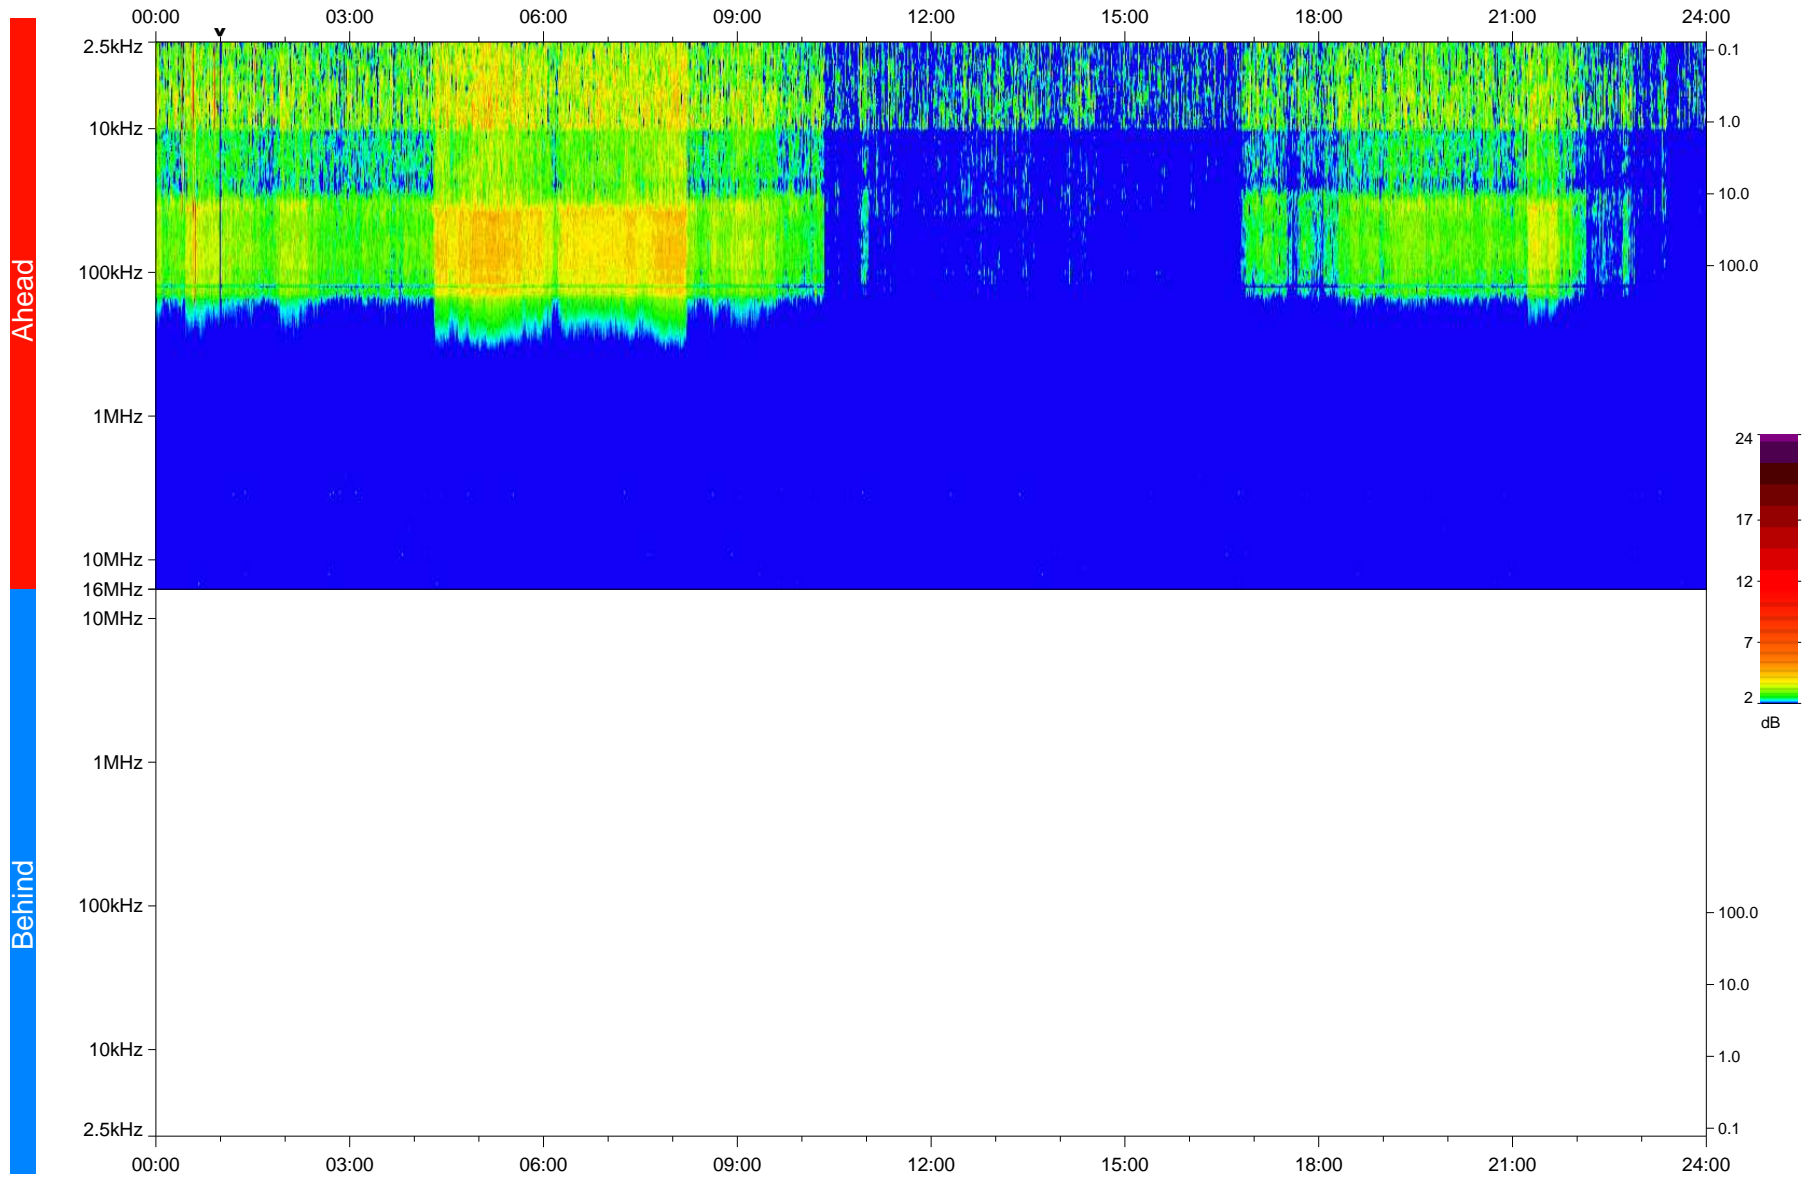

STEREO/WAVES Daily Summary - 22-Mar-2020 (DOY 082)

Ahead source file: swaves_ahead_2020_082_1_05.fin
Ahead PSE Angle: -76.2°

Behind PSE Angle: 73.4°
Behind source file: No STEREO-B data

Time (UTC)

file: stereo_swaves_daily-summary_color_20200322_v03
made by: space.umn.edu on macOS with IDL 8.8.2 on 2022-09-15 12:46:02, with TLib V945 / dynspec V311