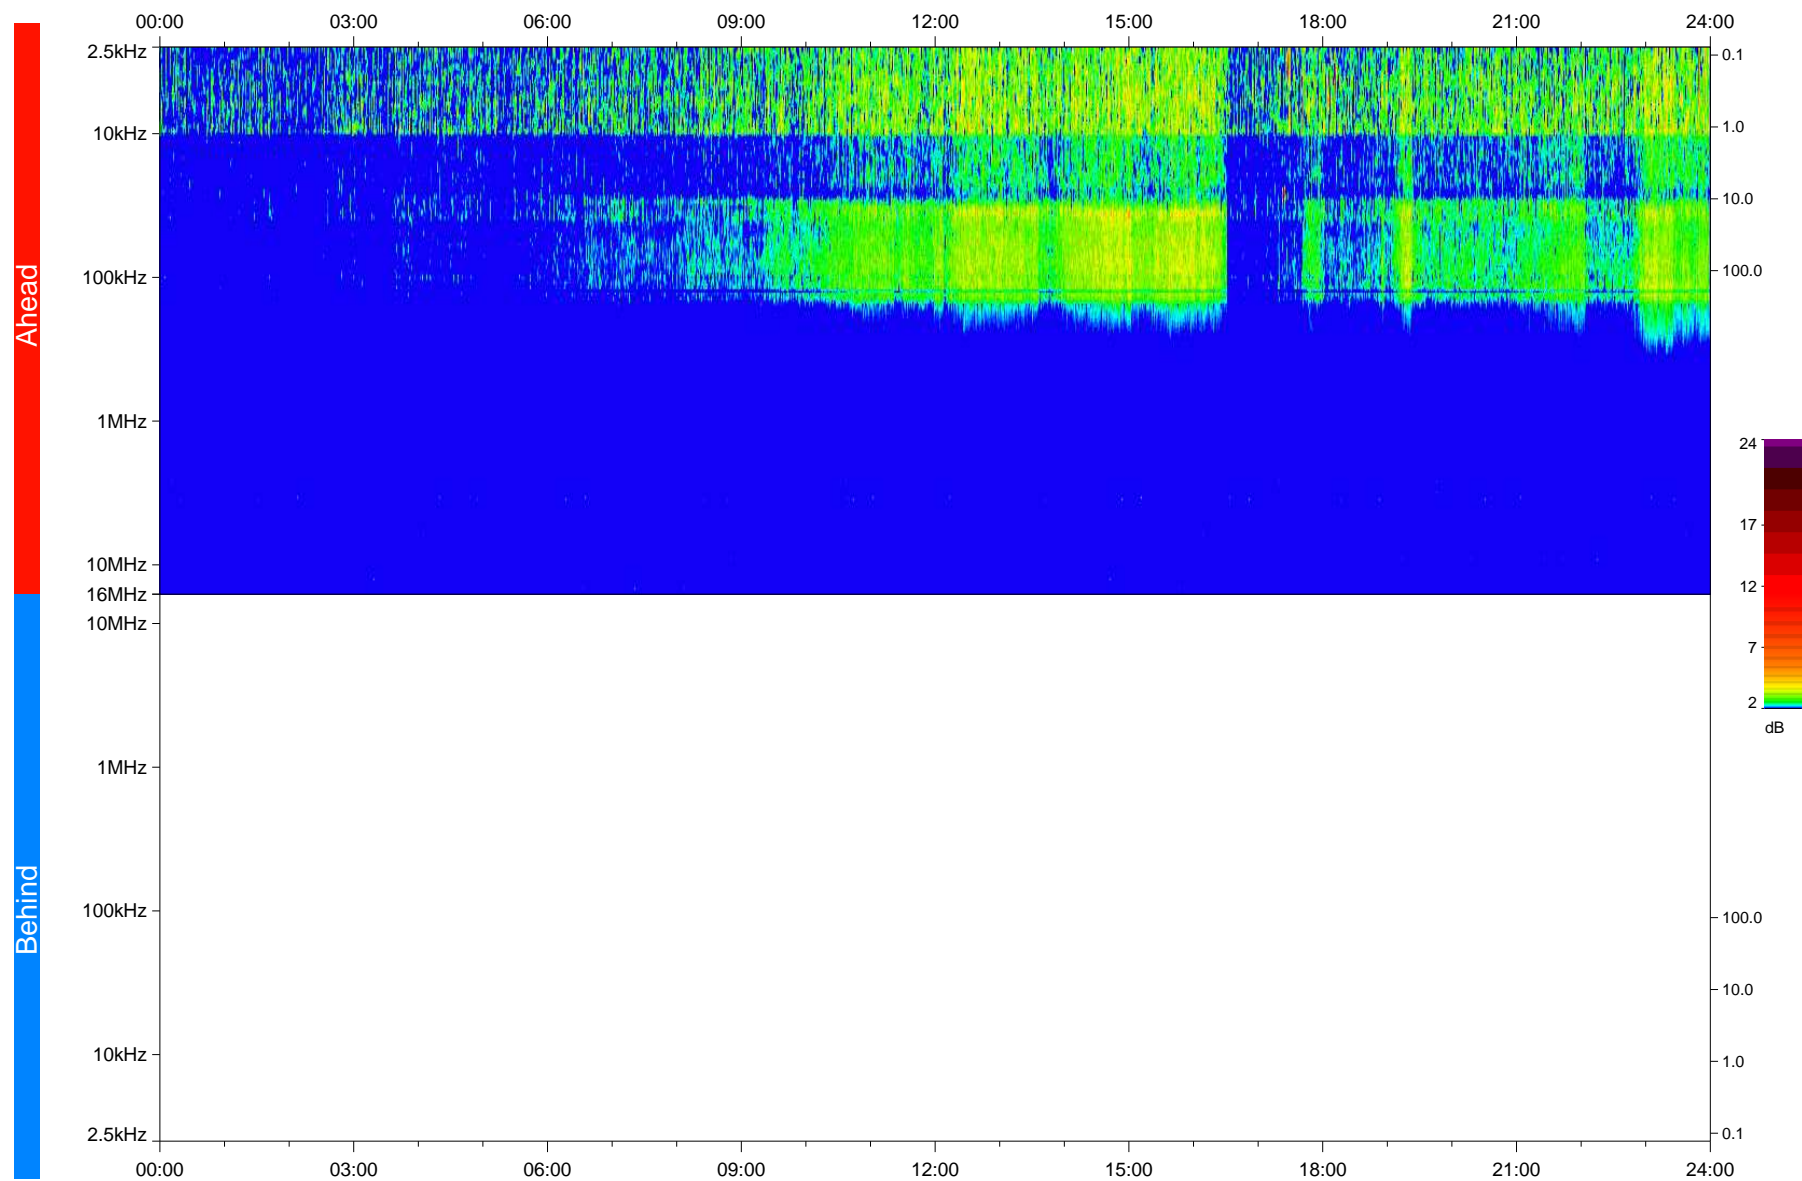

STEREO/WAVES Daily Summary - 21-Mar-2020 (DOY 081)

Ahead source file: swaves_ahead_2020_081_1_05.fin
Ahead PSE Angle: -76.2°

Behind PSE Angle: 73.5°
Behind source file: No STEREO-B data

Time (UTC)

file: stereo_swaves_daily-summary_color_20200321_v04
made by: space.umn.edu on macOS with IDL 8.8.2 on 2022-10-03 13:18:22, with TLib V945 / dynspec V311