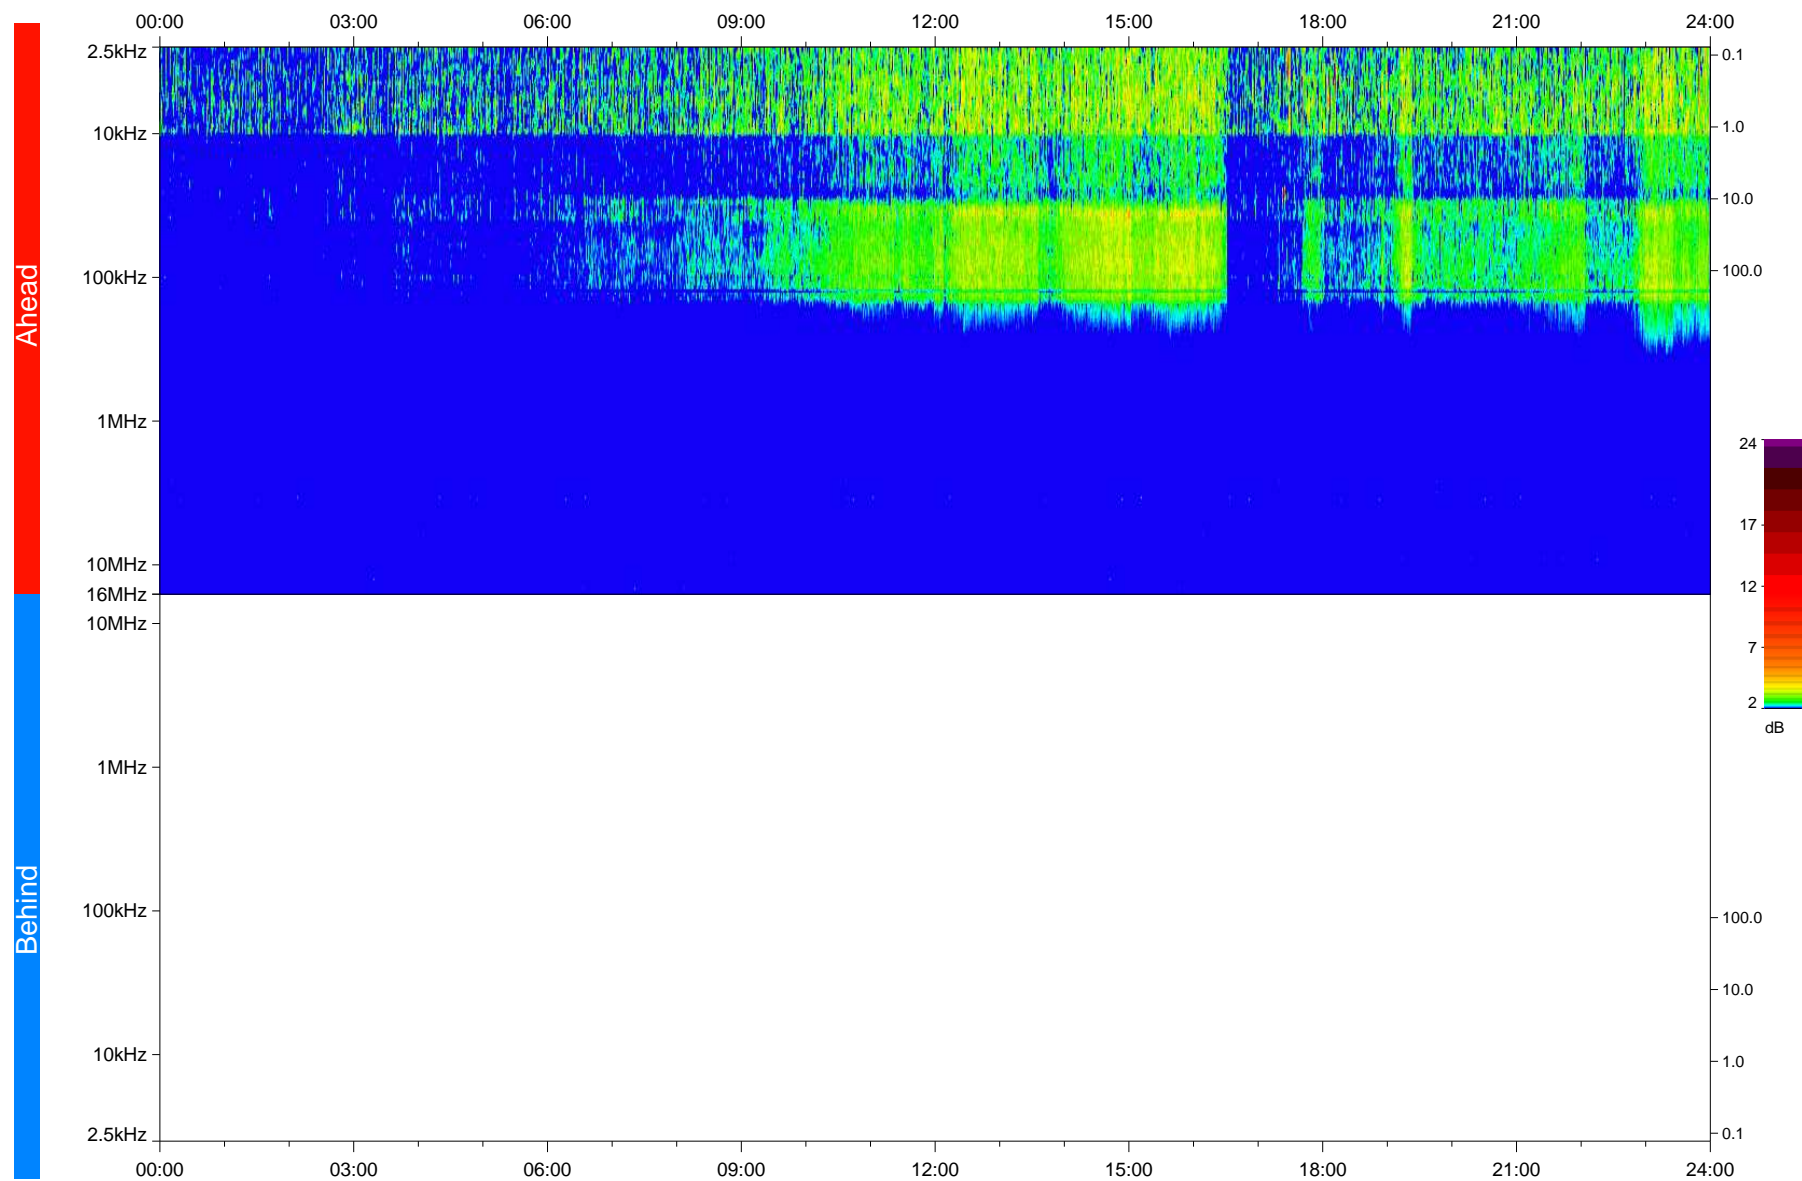

STEREO/WAVES Daily Summary - 21-Mar-2020 (DOY 081)

Ahead source file: swaves_ahead_2020_081_1_05.fin
Ahead PSE Angle: -76.2°

Behind PSE Angle: 73.5°
Behind source file: No STEREO-B data

Time (UTC)

file: stereo_swaves_daily-summary_color_20200321_v03
made by: space.umn.edu on macOS with IDL 8.8.2 on 2022-09-15 12:44:38, with TLib V945 / dynspec V311