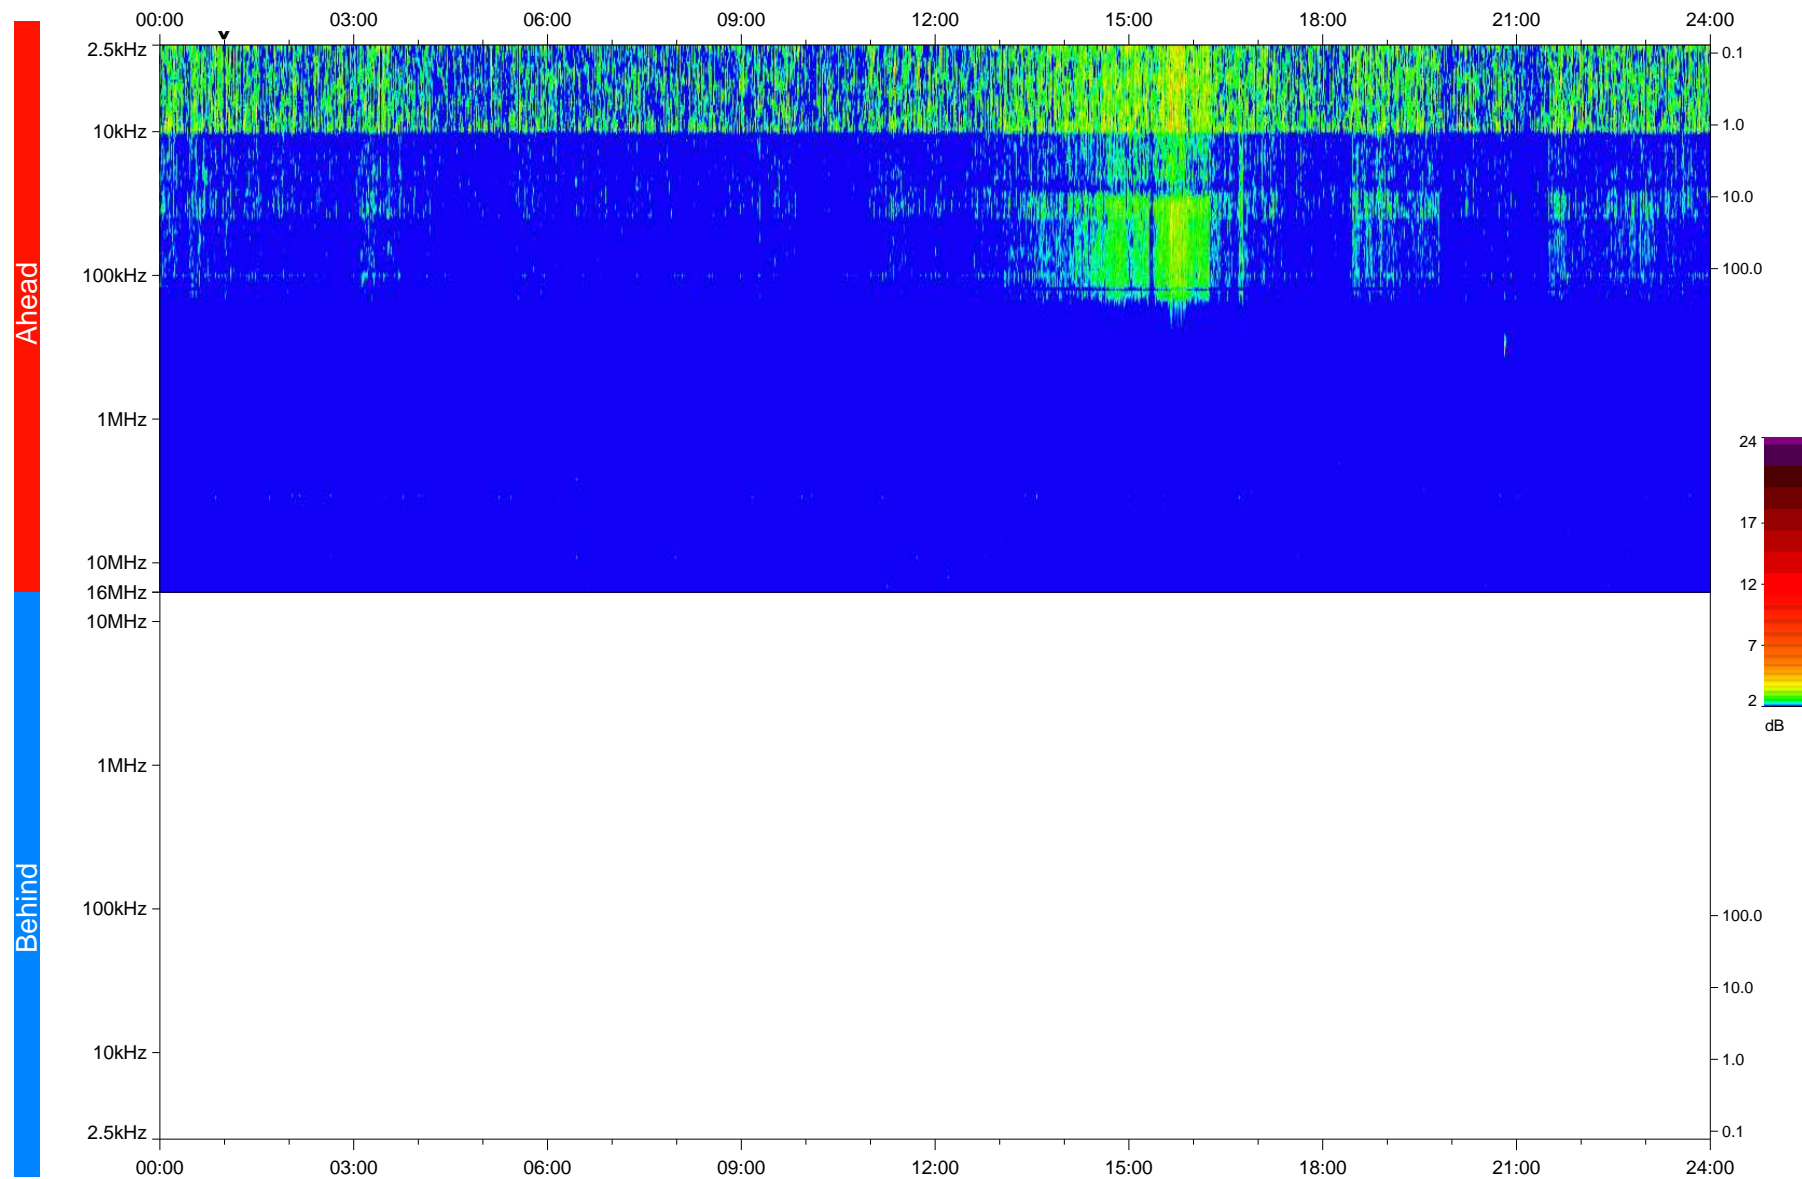

# STEREO/WAVES Daily Summary - 20-Mar-2020 (DOY 080)

Ahead source file: swaves\_ahead\_2020\_080\_1\_05.fin  
Ahead PSE Angle: -76.4°

Behind PSE Angle: 73.6°  
Behind source file: No STEREO-B data

Time (UTC)

file: stereo\_swaves\_daily-summary\_color\_20200320\_v04  
made by: space.umn.edu on macOS with IDL 8.8.2 on 2022-10-03 13:16:53, with TLib V945 / dynspec V311