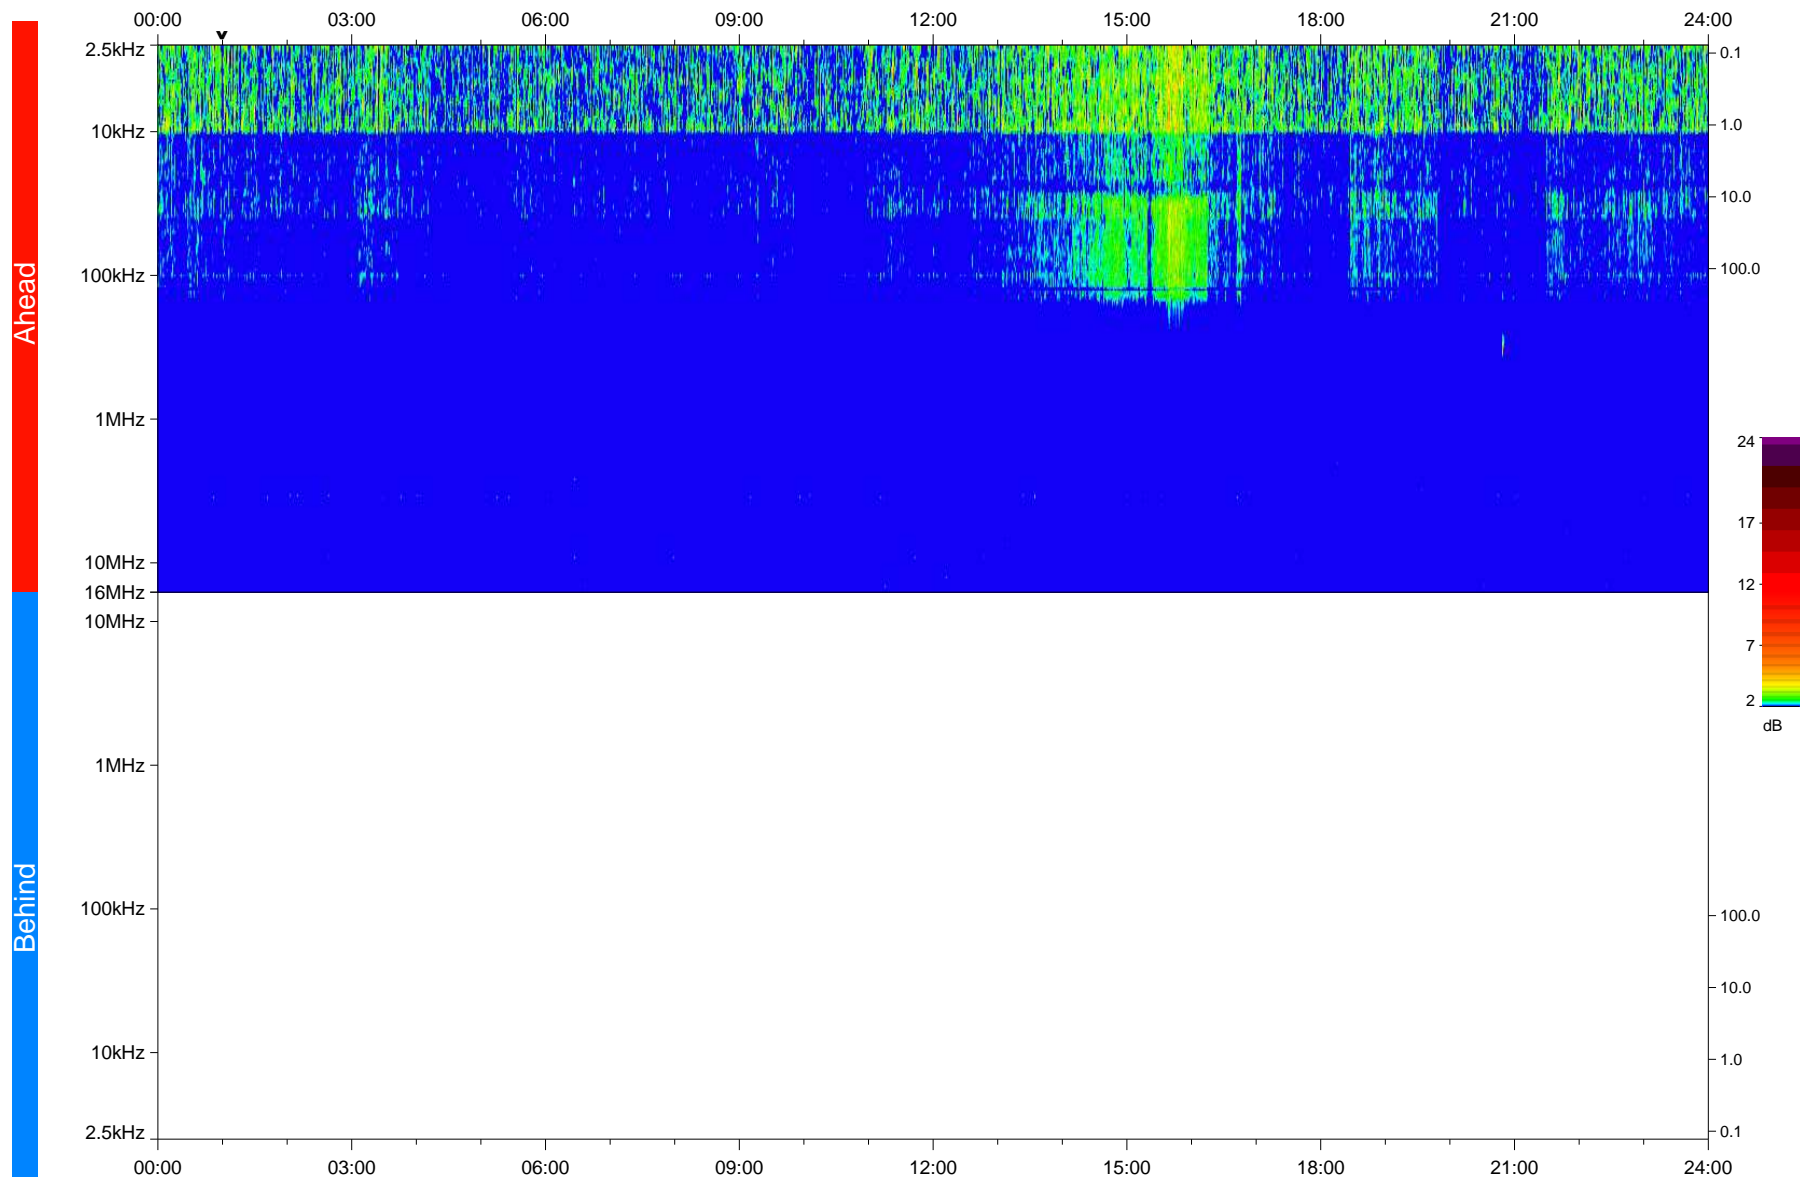

STEREO/WAVES Daily Summary - 20-Mar-2020 (DOY 080)

Ahead source file: swaves_ahead_2020_080_1_05.fin
Ahead PSE Angle: -76.4°

Behind PSE Angle: 73.6°
Behind source file: No STEREO-B data

Time (UTC)

file: stereo_swaves_daily-summary_color_20200320_v03
made by: space.umn.edu on macOS with IDL 8.8.2 on 2022-09-15 12:43:17, with TLib V945 / dynspec V311