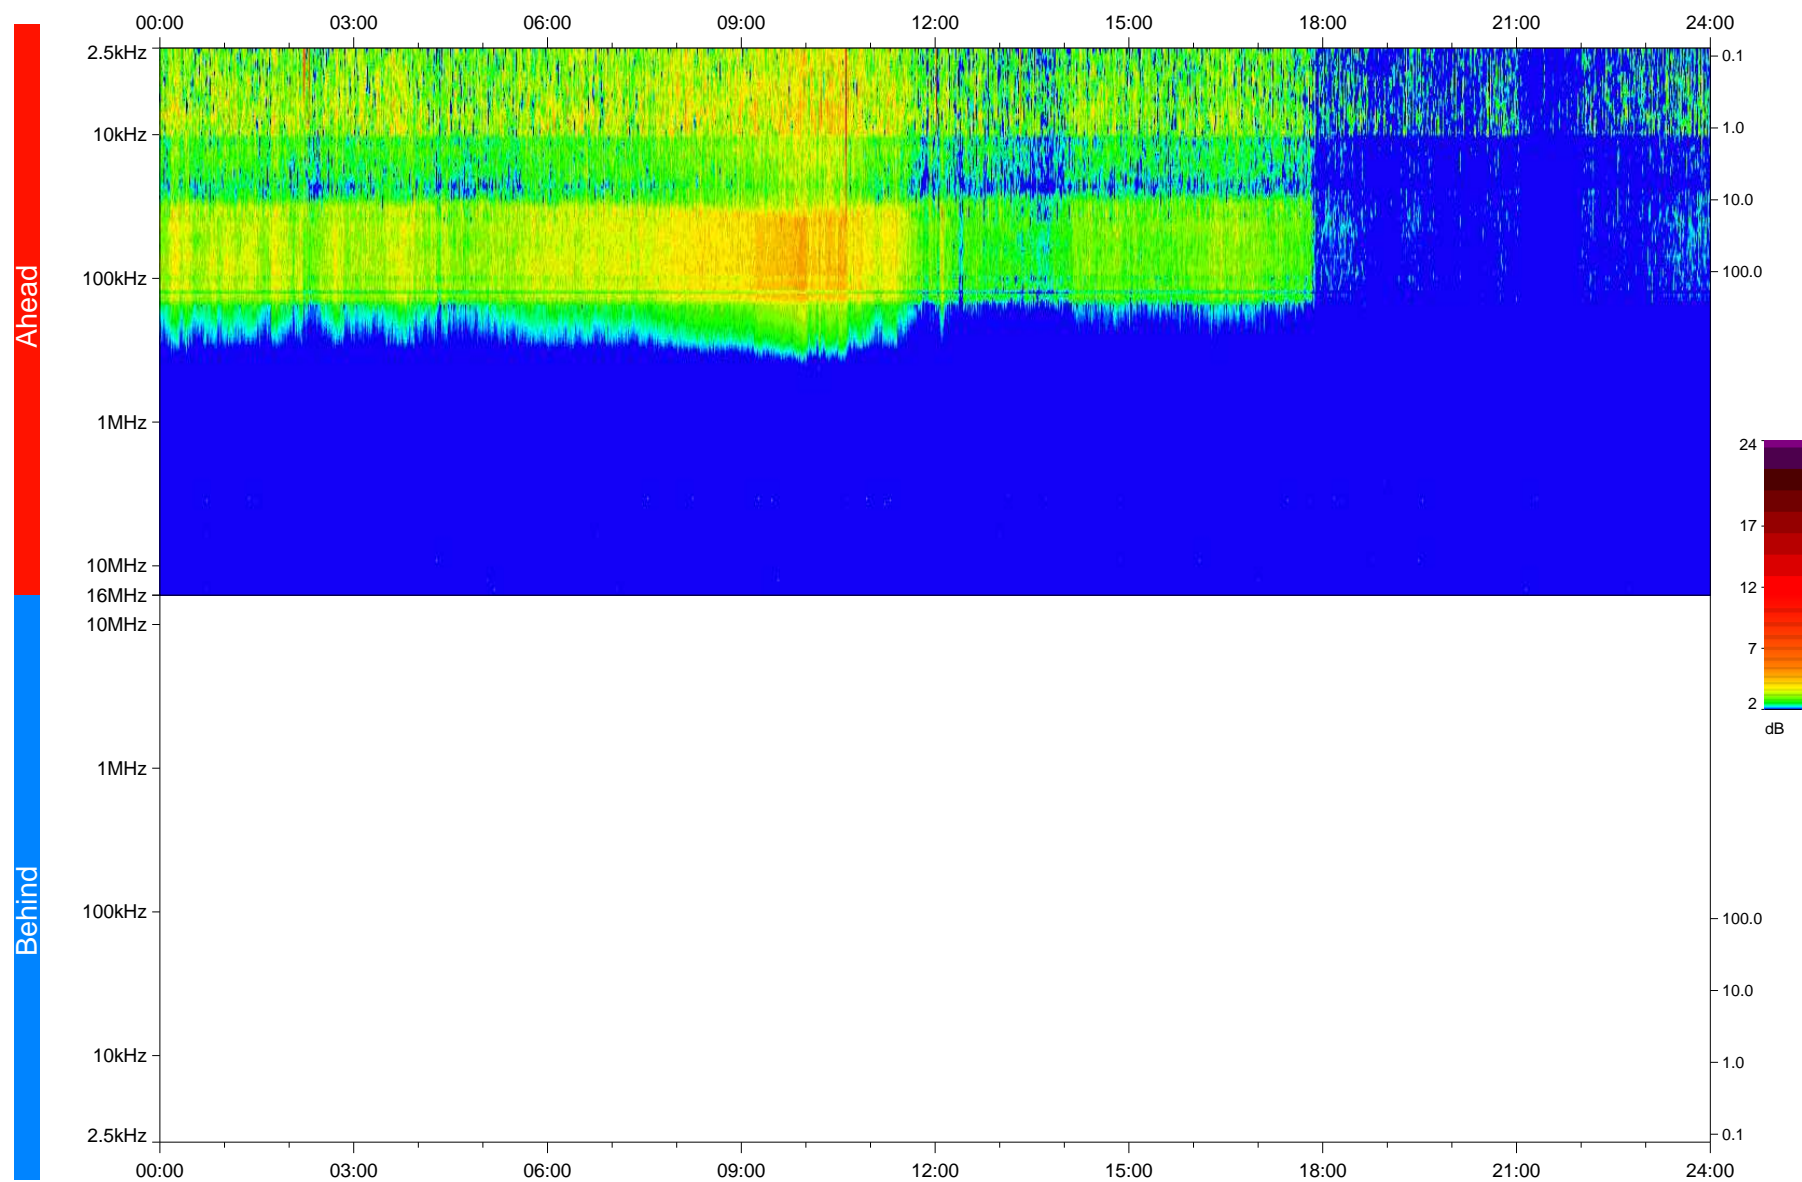

STEREO/WAVES Daily Summary - 19-Mar-2020 (DOY 079)

Ahead source file: swaves_ahead_2020_079_1_05.fin
Ahead PSE Angle: -76.4°

Behind PSE Angle: 73.7°
Behind source file: No STEREO-B data

Time (UTC)

file: stereo_swaves_daily-summary_color_20200319_v04
made by: space.umn.edu on macOS with IDL 8.8.2 on 2022-10-03 13:15:23, with TLib V945 / dynspec V311