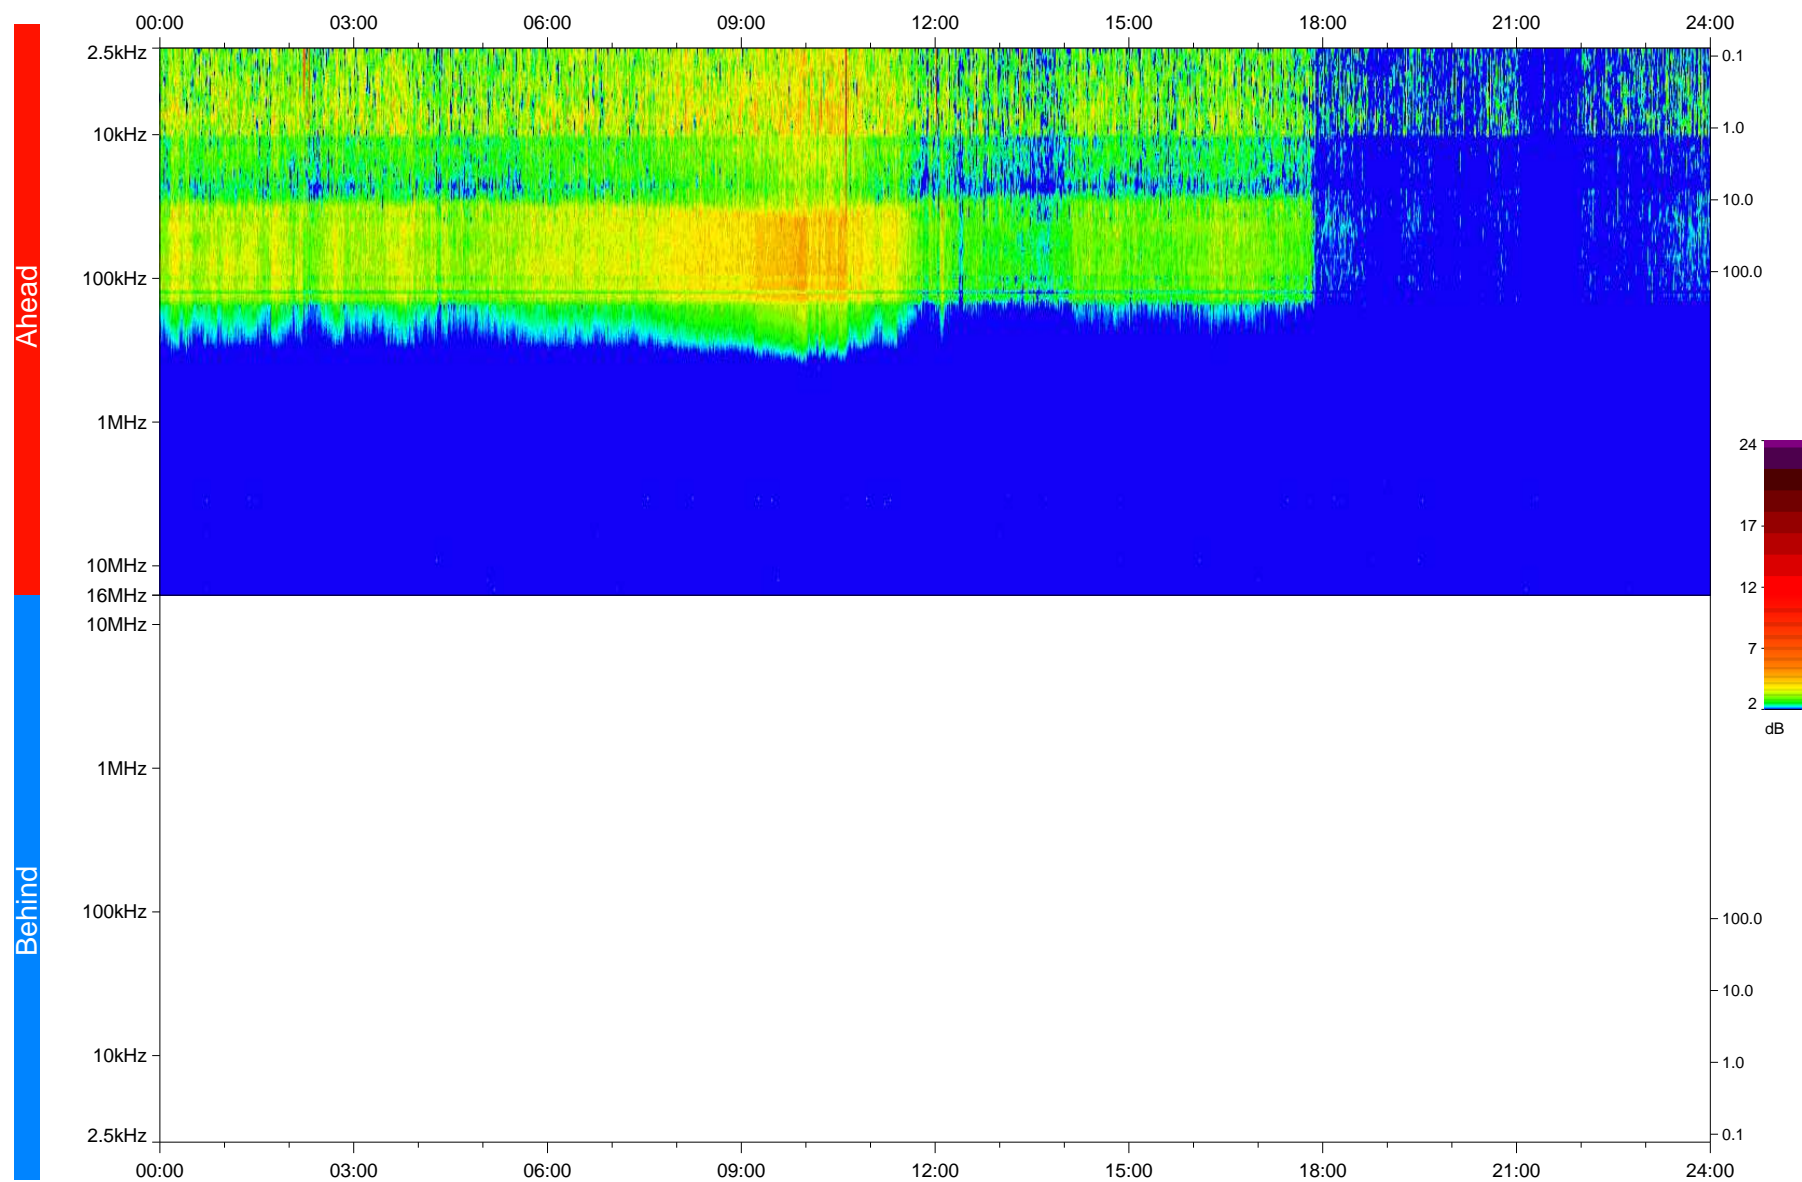

STEREO/WAVES Daily Summary - 19-Mar-2020 (DOY 079)

Ahead source file: swaves_ahead_2020_079_1_05.fin
Ahead PSE Angle: -76.4°

Behind PSE Angle: 73.7°
Behind source file: No STEREO-B data

Time (UTC)

file: stereo_swaves_daily-summary_color_20200319_v03
made by: space.umn.edu on macOS with IDL 8.8.2 on 2022-09-15 12:41:55, with TLib V945 / dynspec V311