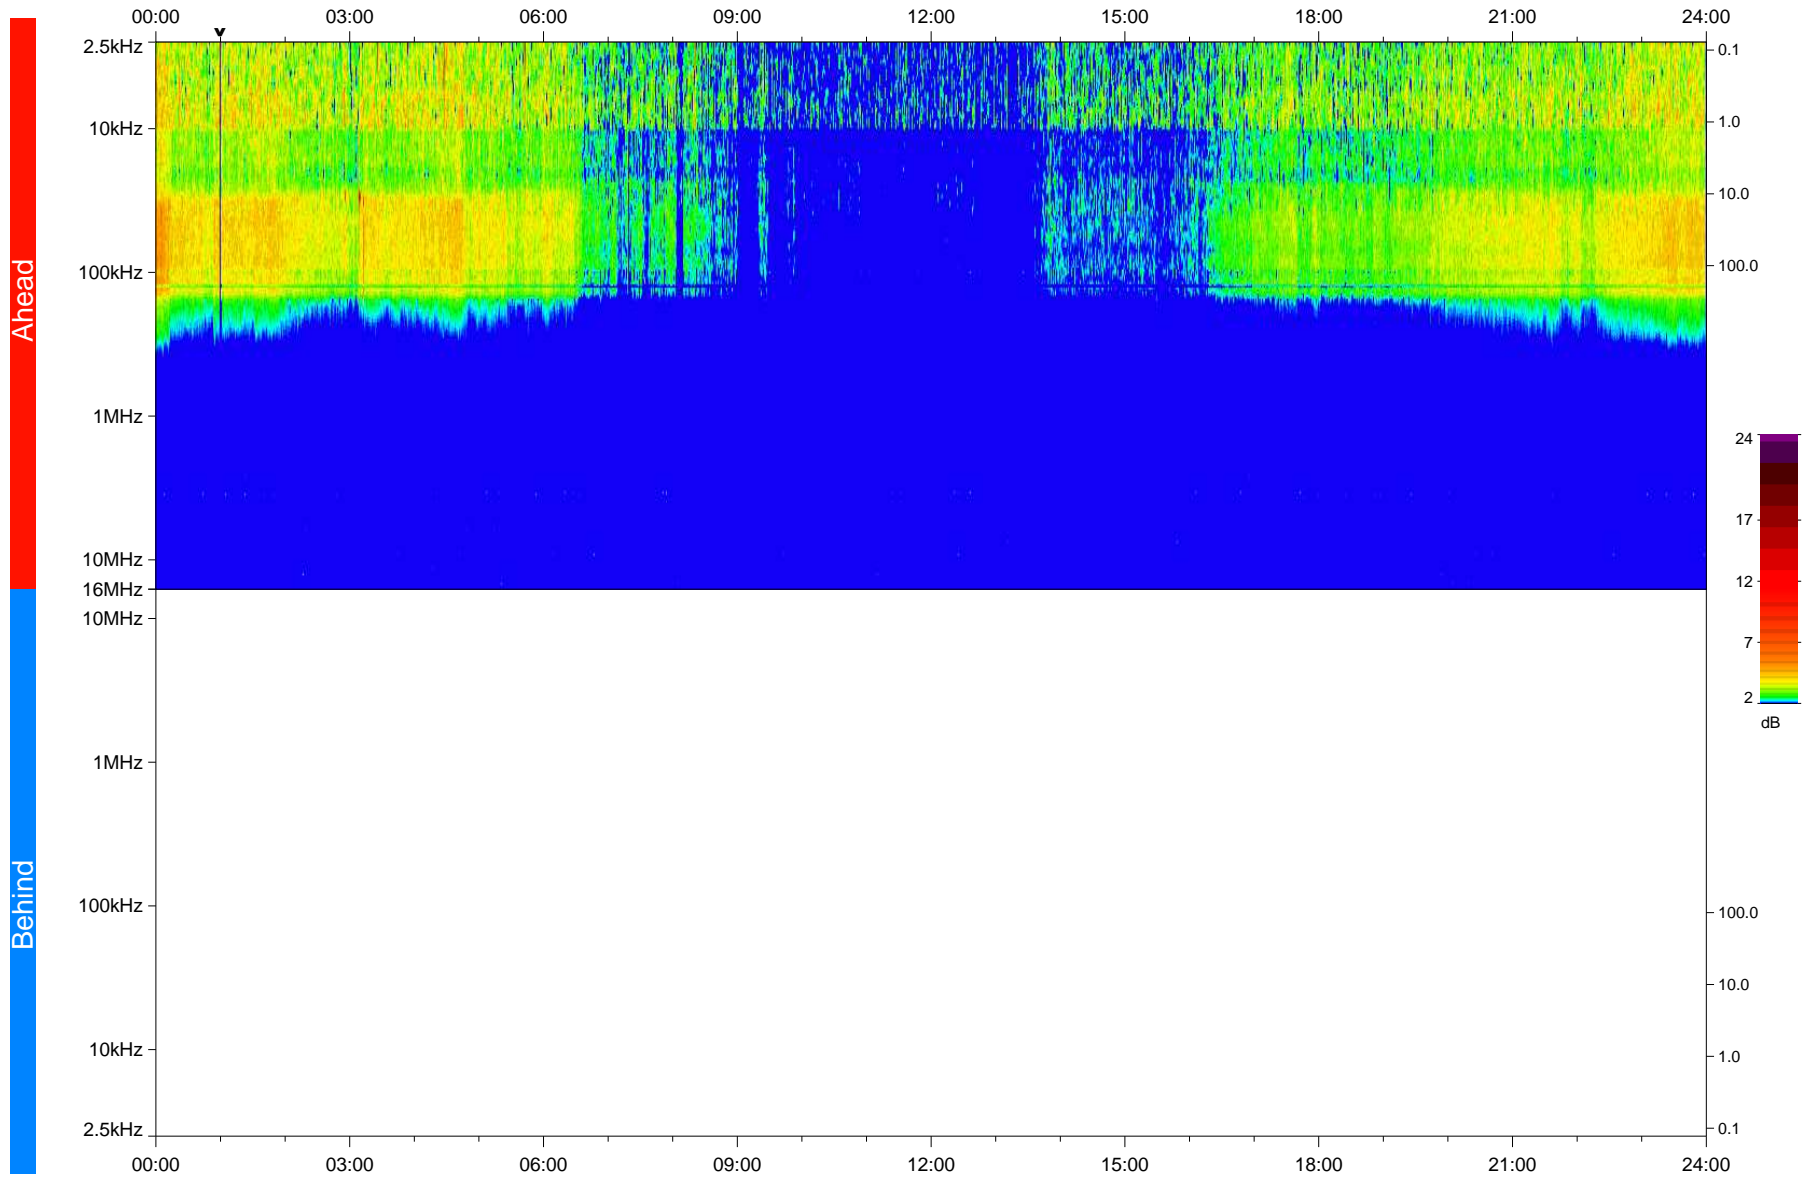

STEREO/WAVES Daily Summary - 18-Mar-2020 (DOY 078)

Ahead source file: swaves_ahead_2020_078_1_05.fin
Ahead PSE Angle: -76.4°

Behind PSE Angle: 73.8°
Behind source file: No STEREO-B data

Time (UTC)

file: stereo_swaves_daily-summary_color_20200318_v04
made by: space.umn.edu on macOS with IDL 8.8.2 on 2022-10-03 13:13:53, with TLib V945 / dynspec V311