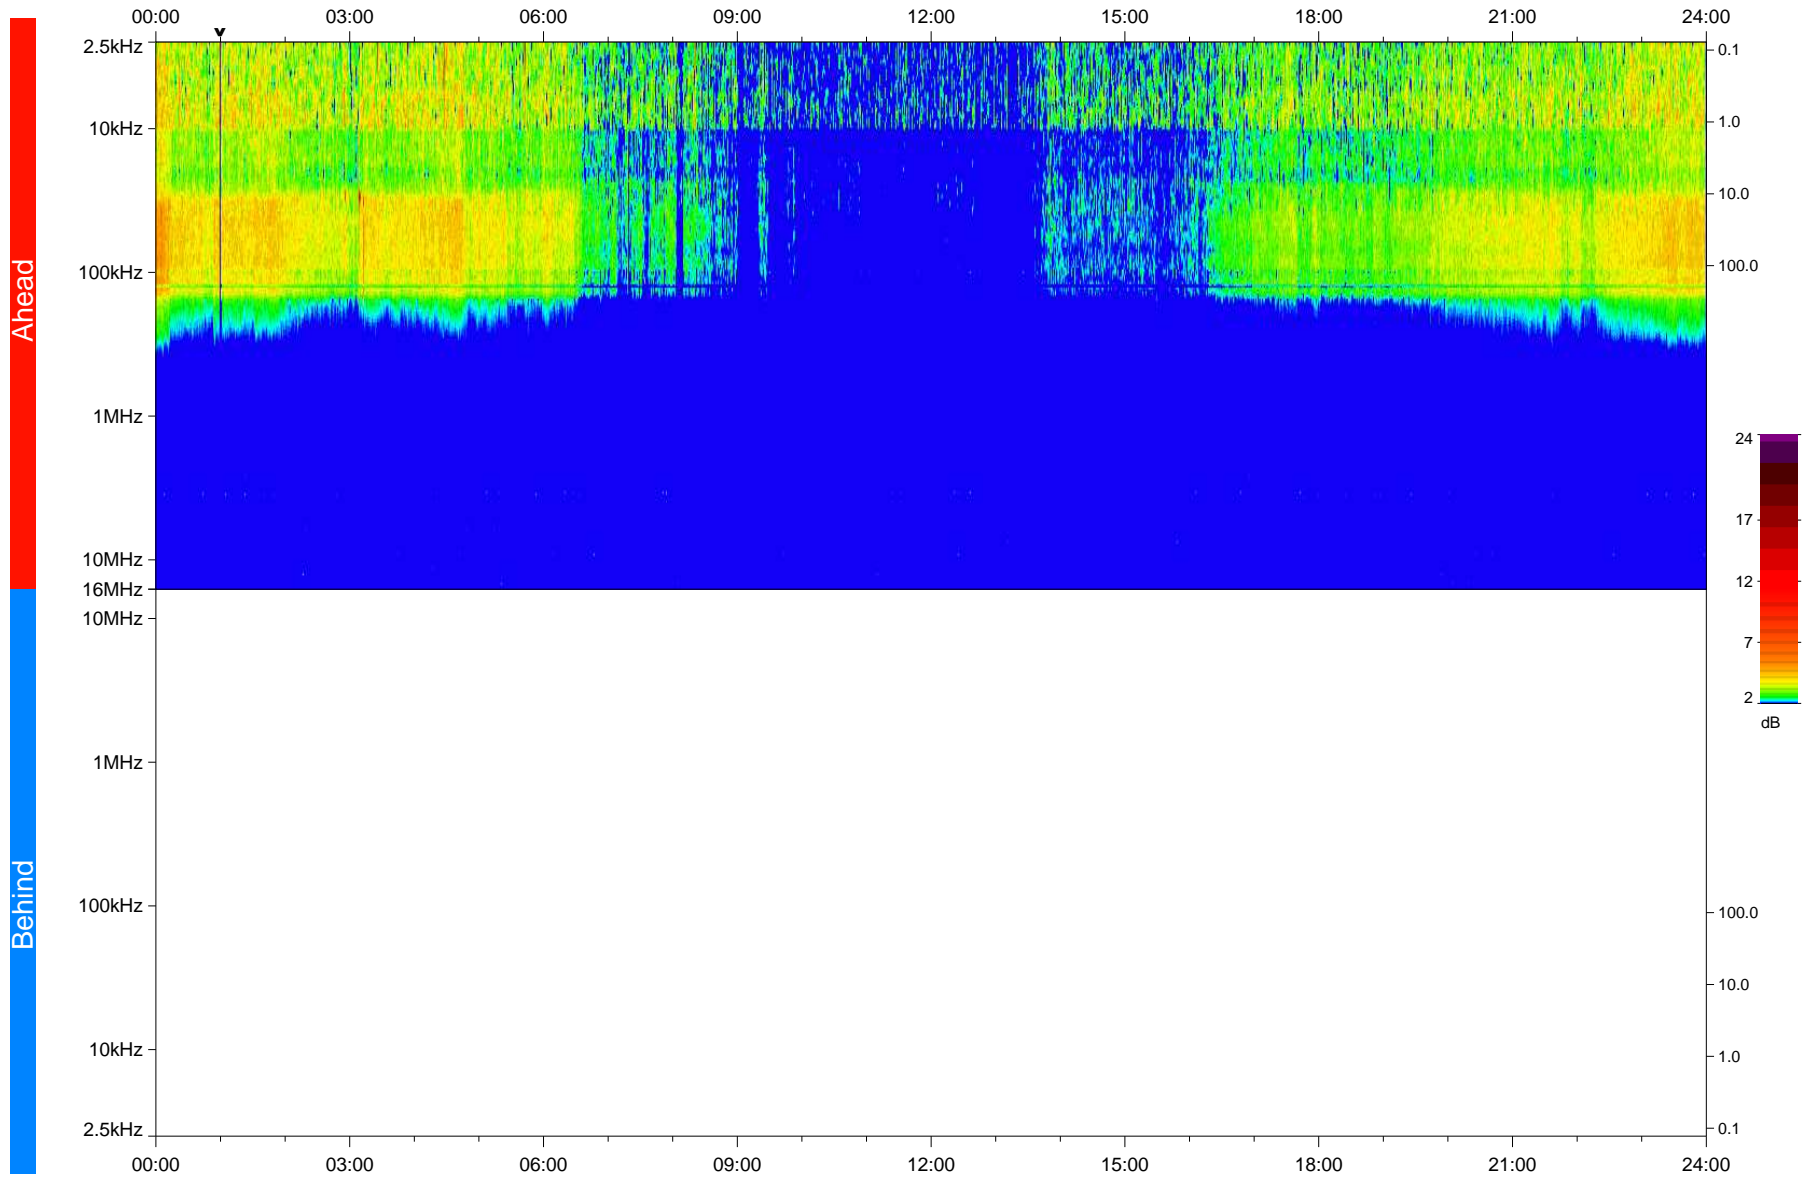

# STEREO/WAVES Daily Summary - 18-Mar-2020 (DOY 078)

Ahead source file: swaves\_ahead\_2020\_078\_1\_05.fin  
Ahead PSE Angle: -76.4°

Behind PSE Angle: 73.8°  
Behind source file: No STEREO-B data

Time (UTC)

file: stereo\_swaves\_daily-summary\_color\_20200318\_v03  
made by: space.umn.edu on macOS with IDL 8.8.2 on 2022-09-15 12:40:32, with TLib V945 / dynspec V311