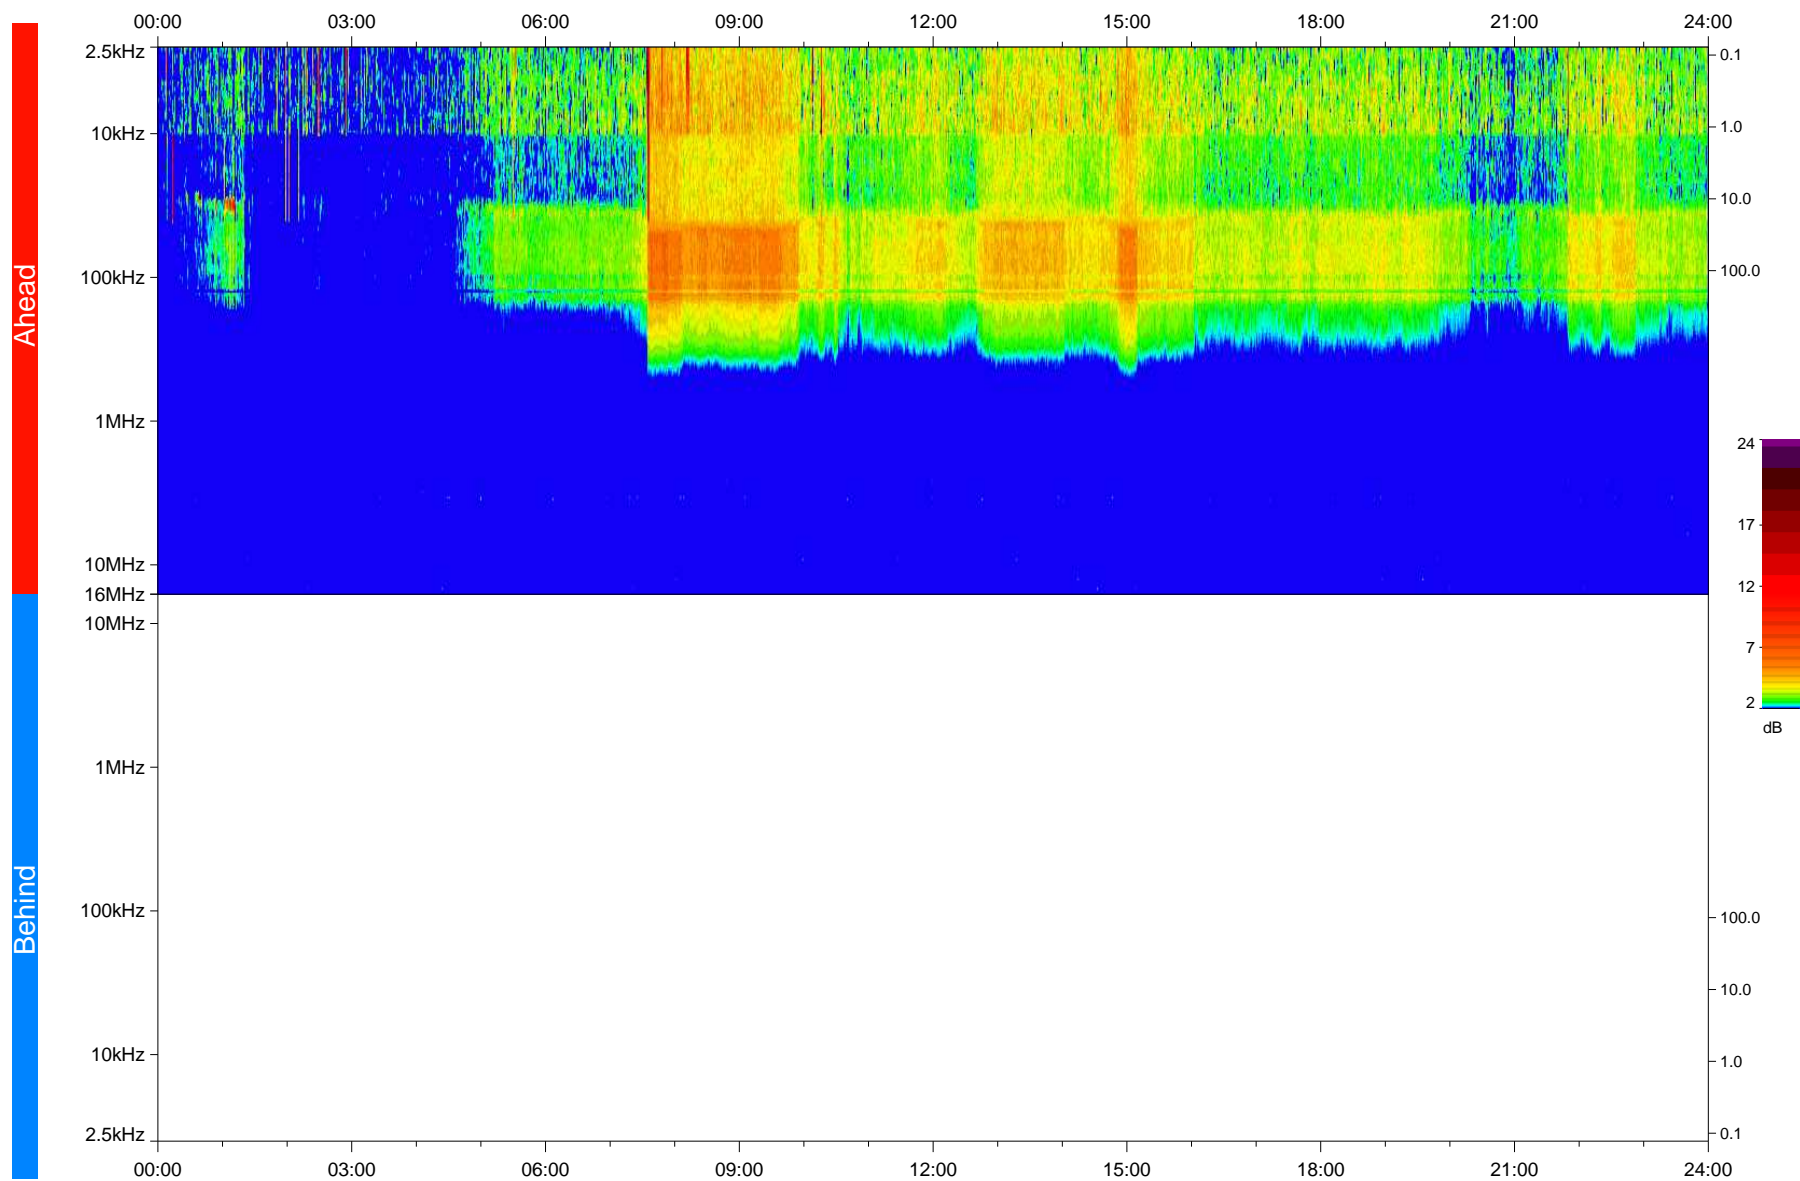

# STEREO/WAVES Daily Summary - 17-Mar-2020 (DOY 077)

Ahead source file: swaves\_ahead\_2020\_077\_1\_05.fin  
Ahead PSE Angle: -76.5°

Behind PSE Angle: 73.9°  
Behind source file: No STEREO-B data

Time (UTC)

file: stereo\_swaves\_daily-summary\_color\_20200317\_v04  
made by: space.umn.edu on macOS with IDL 8.8.2 on 2022-10-03 13:12:24, with TMatlab V945 / dynspec V311