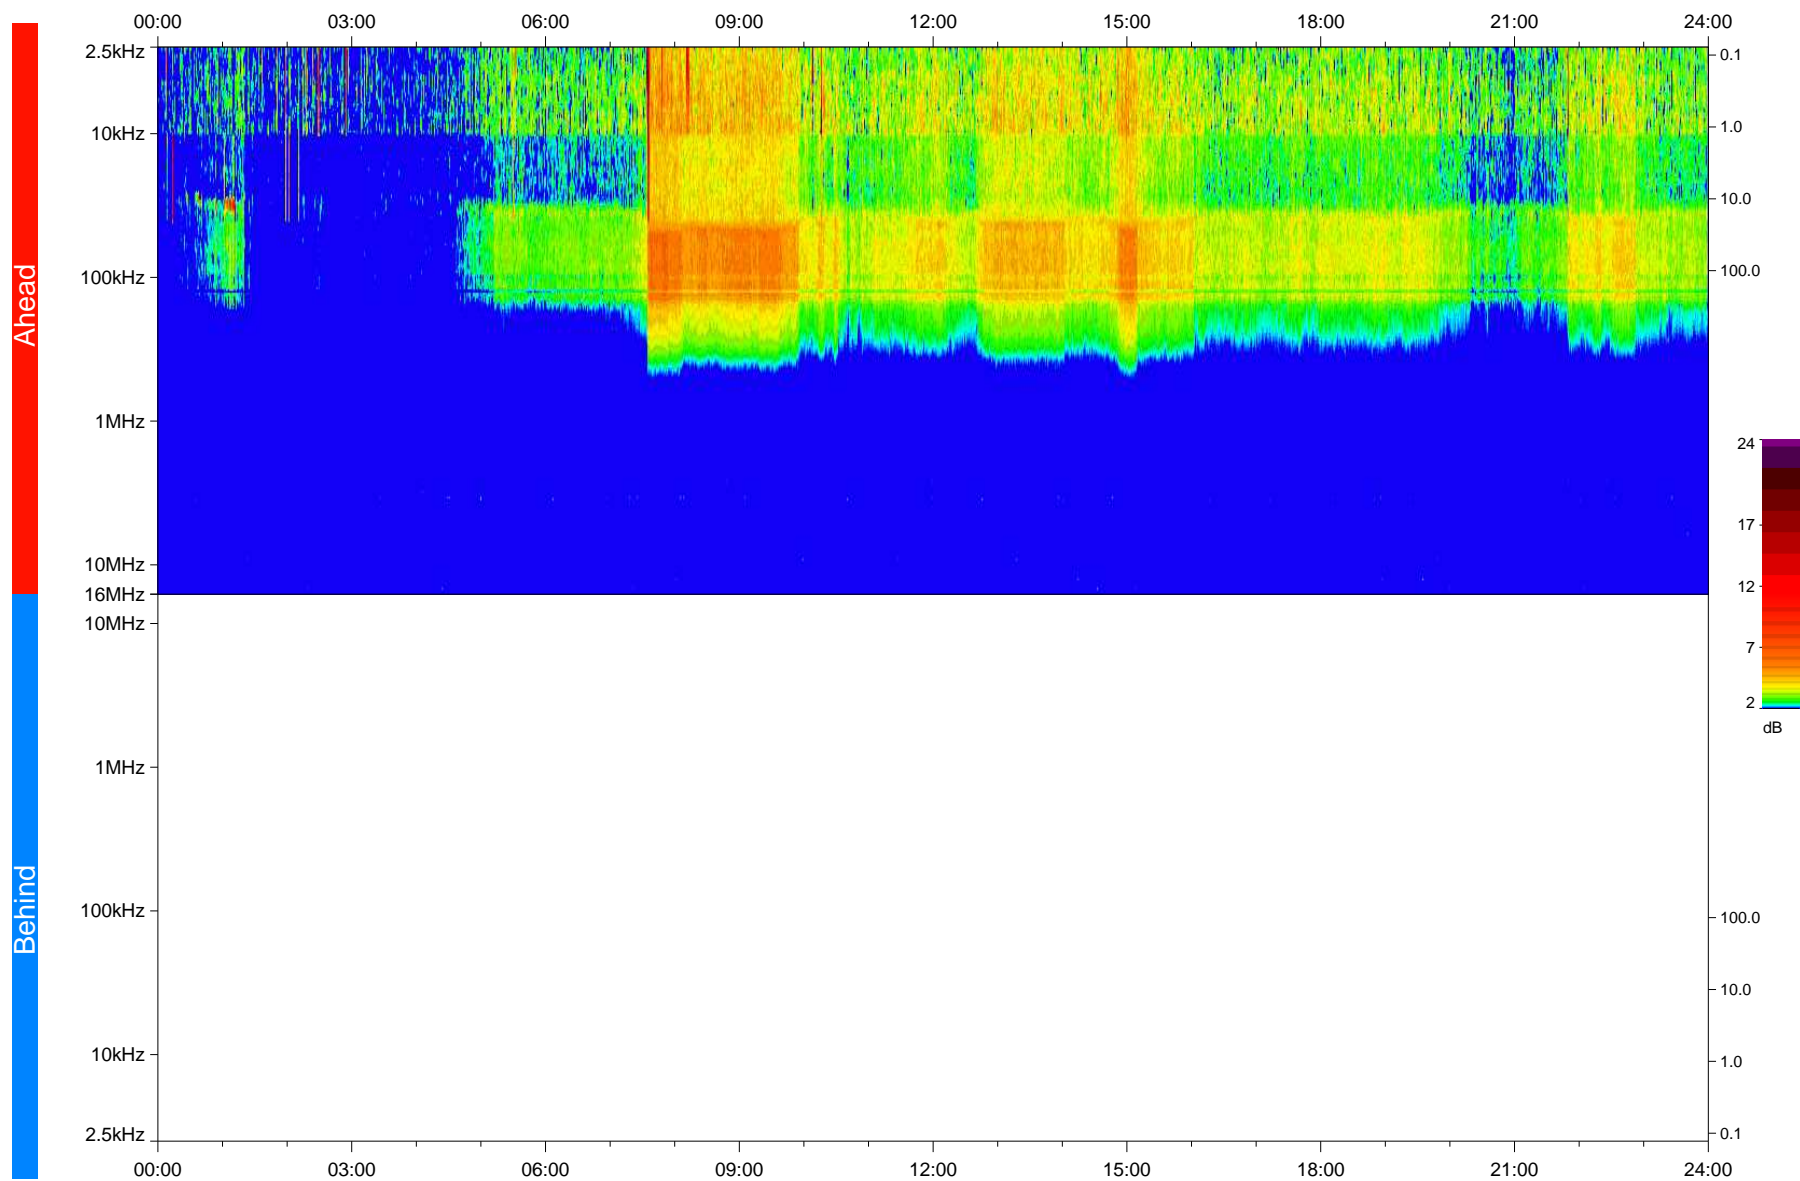

STEREO/WAVES Daily Summary - 17-Mar-2020 (DOY 077)

Ahead source file: swaves_ahead_2020_077_1_05.fin
Ahead PSE Angle: -76.5°

Behind PSE Angle: 73.9°
Behind source file: No STEREO-B data

Time (UTC)

file: stereo_swaves_daily-summary_color_20200317_v03
made by: space.umn.edu on macOS with IDL 8.8.2 on 2022-09-15 12:39:12, with TMatlab V945 / dynspec V311