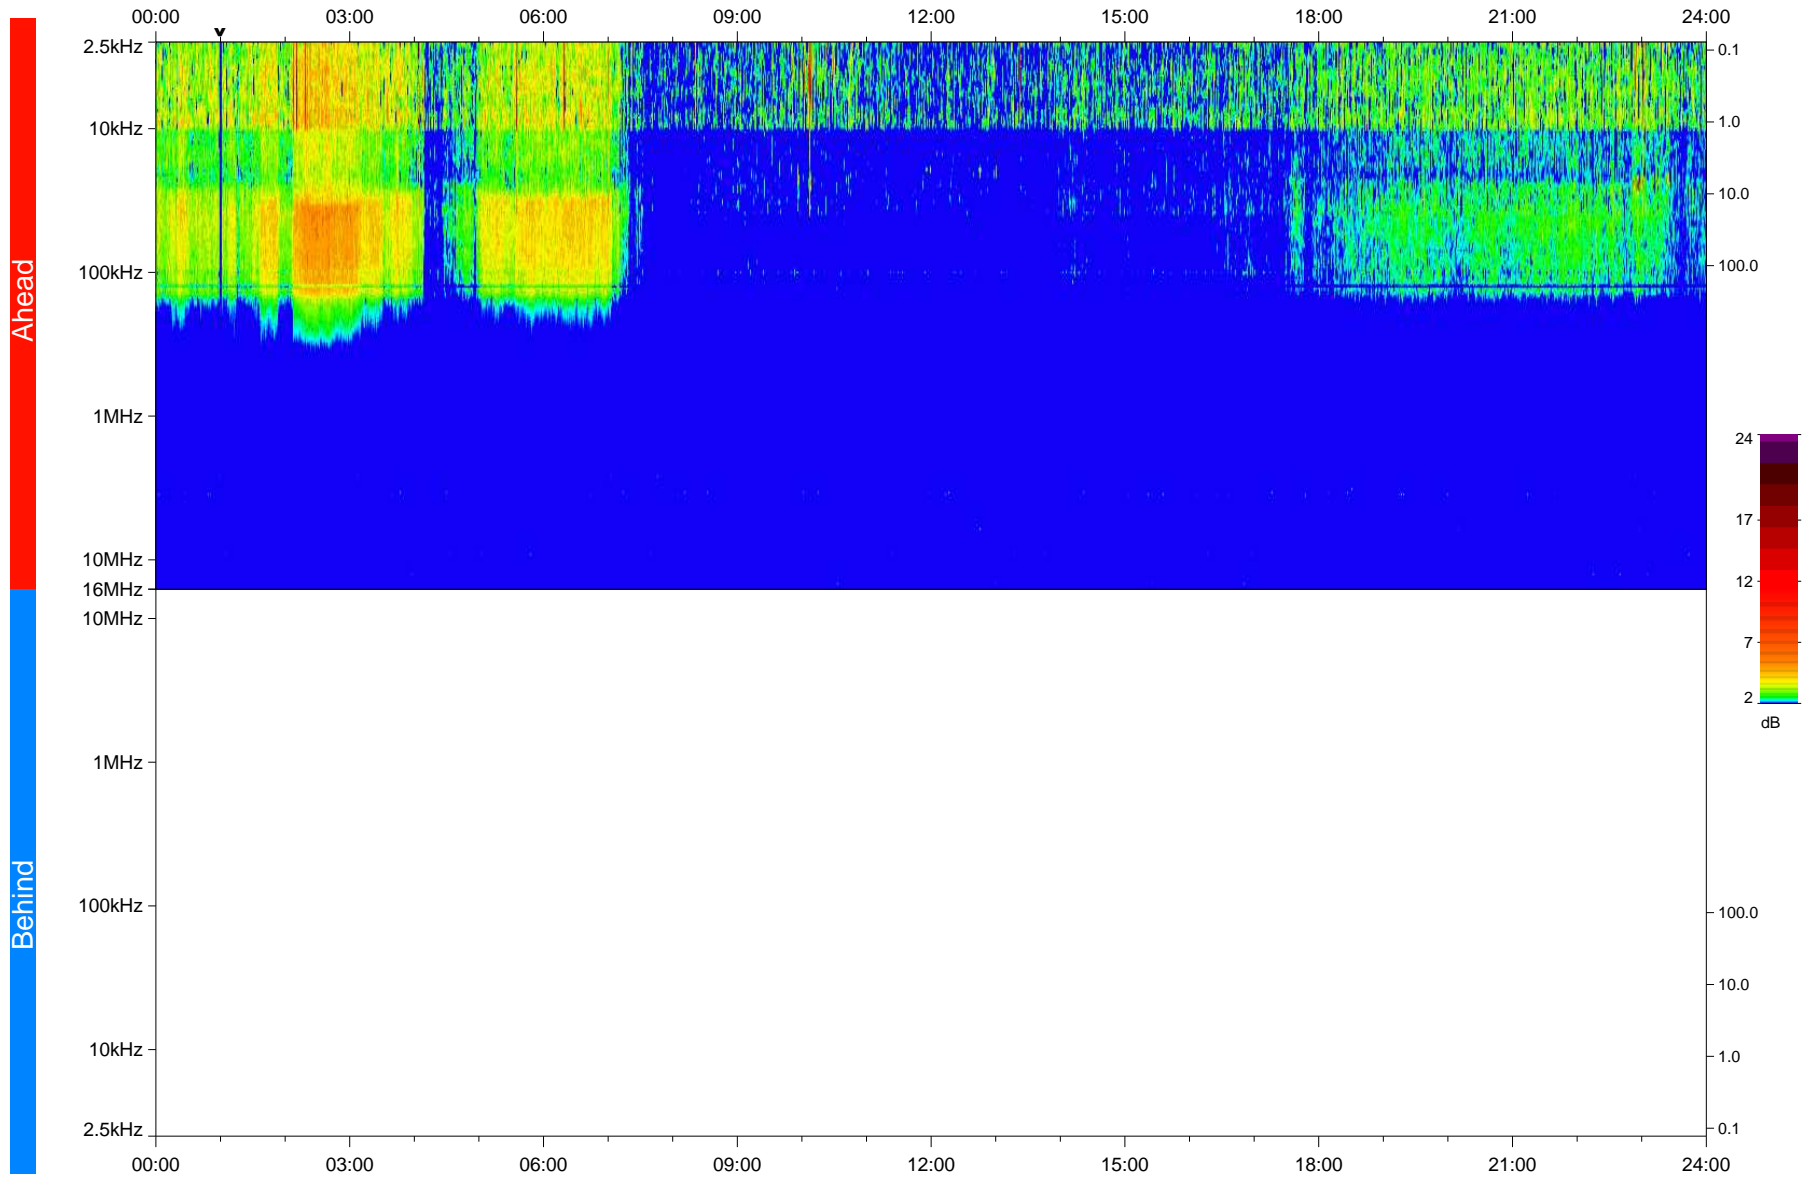

# STEREO/WAVES Daily Summary - 16-Mar-2020 (DOY 076)

Ahead source file: swaves\_ahead\_2020\_076\_1\_05.fin  
Ahead PSE Angle: -76.5°

Behind PSE Angle: 74.0°  
Behind source file: No STEREO-B data

Time (UTC)

file: stereo\_swaves\_daily-summary\_color\_20200316\_v04  
made by: space.umn.edu on macOS with IDL 8.8.2 on 2022-10-03 13:10:53, with TLib V945 / dynspec V311