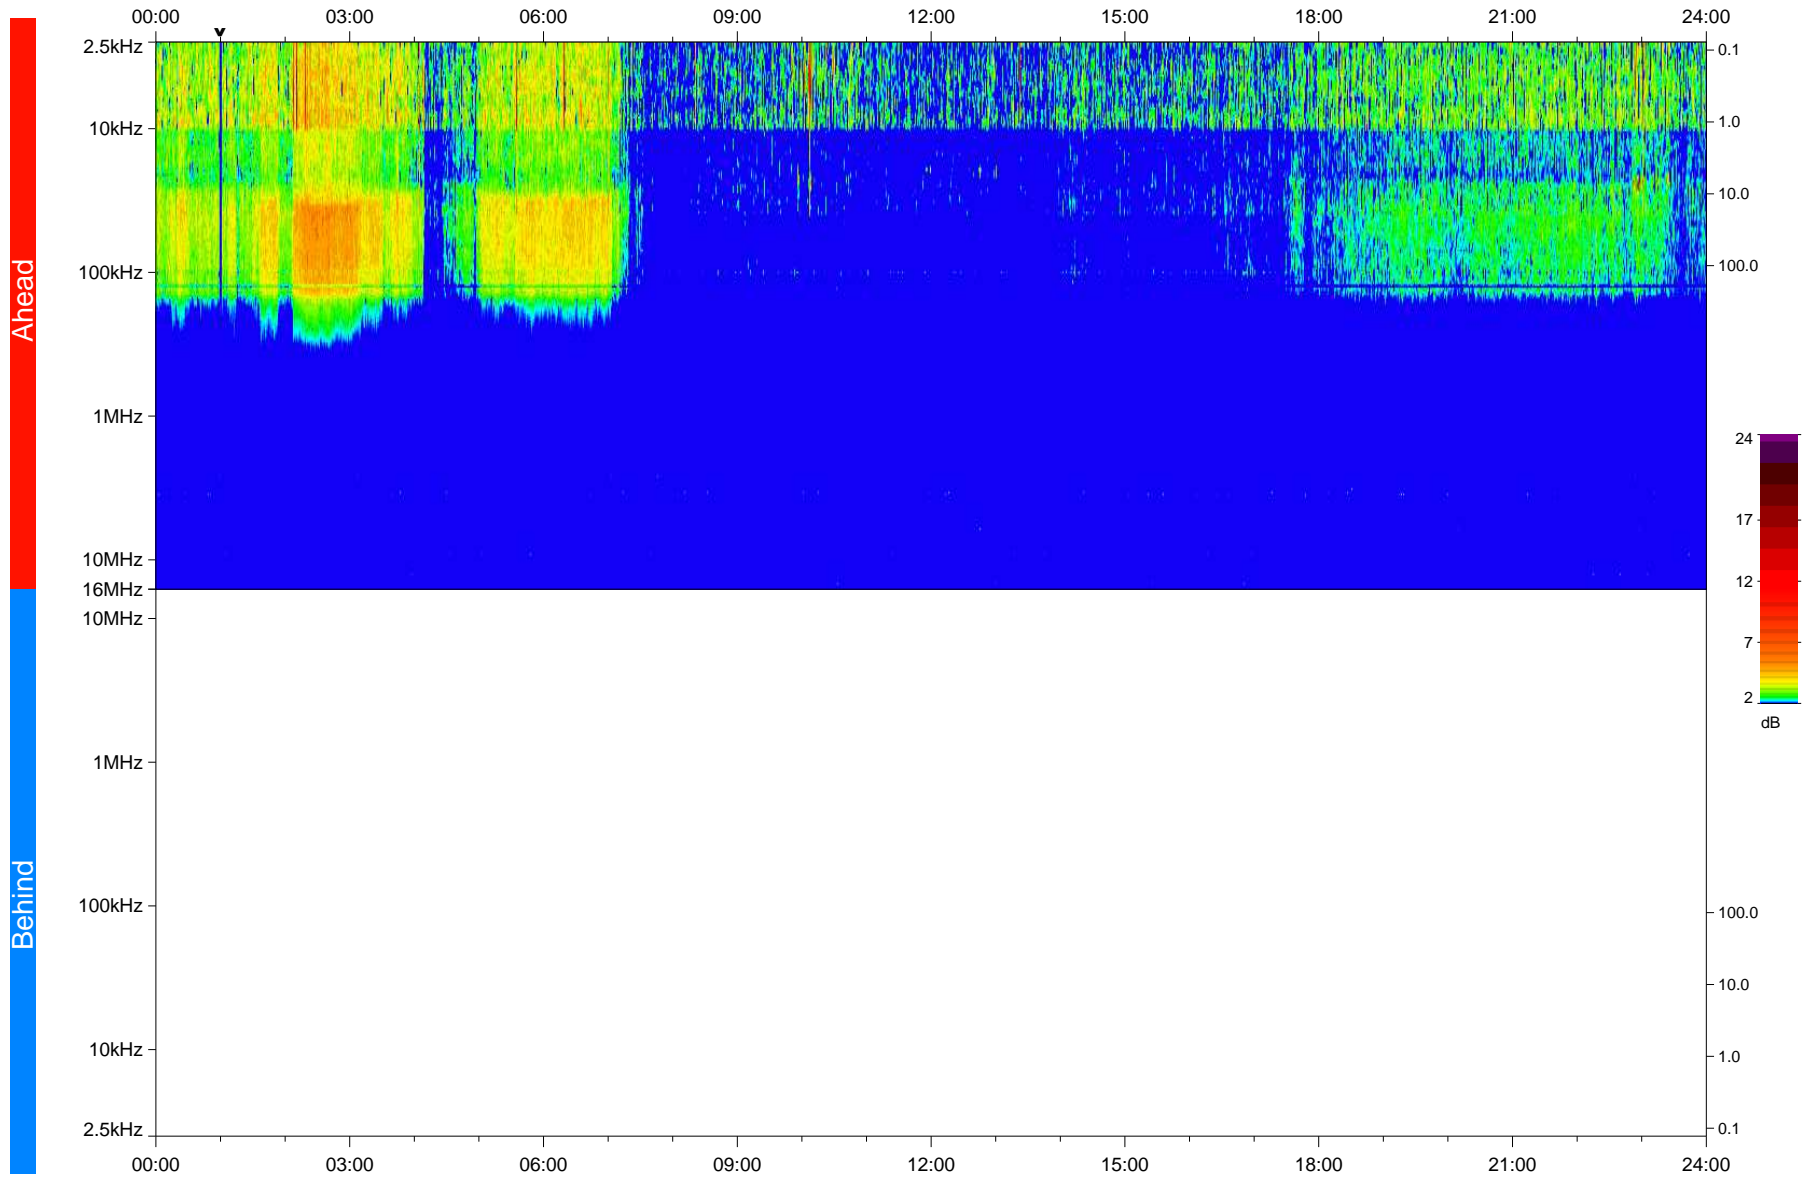

# STEREO/WAVES Daily Summary - 16-Mar-2020 (DOY 076)

Ahead source file: swaves\_ahead\_2020\_076\_1\_05.fin  
Ahead PSE Angle: -76.5°

Behind PSE Angle: 74.0°  
Behind source file: No STEREO-B data

Time (UTC)

file: stereo\_swaves\_daily-summary\_color\_20200316\_v03  
made by: space.umn.edu on macOS with IDL 8.8.2 on 2022-09-15 12:37:49, with TMatlab V945 / dynspec V311