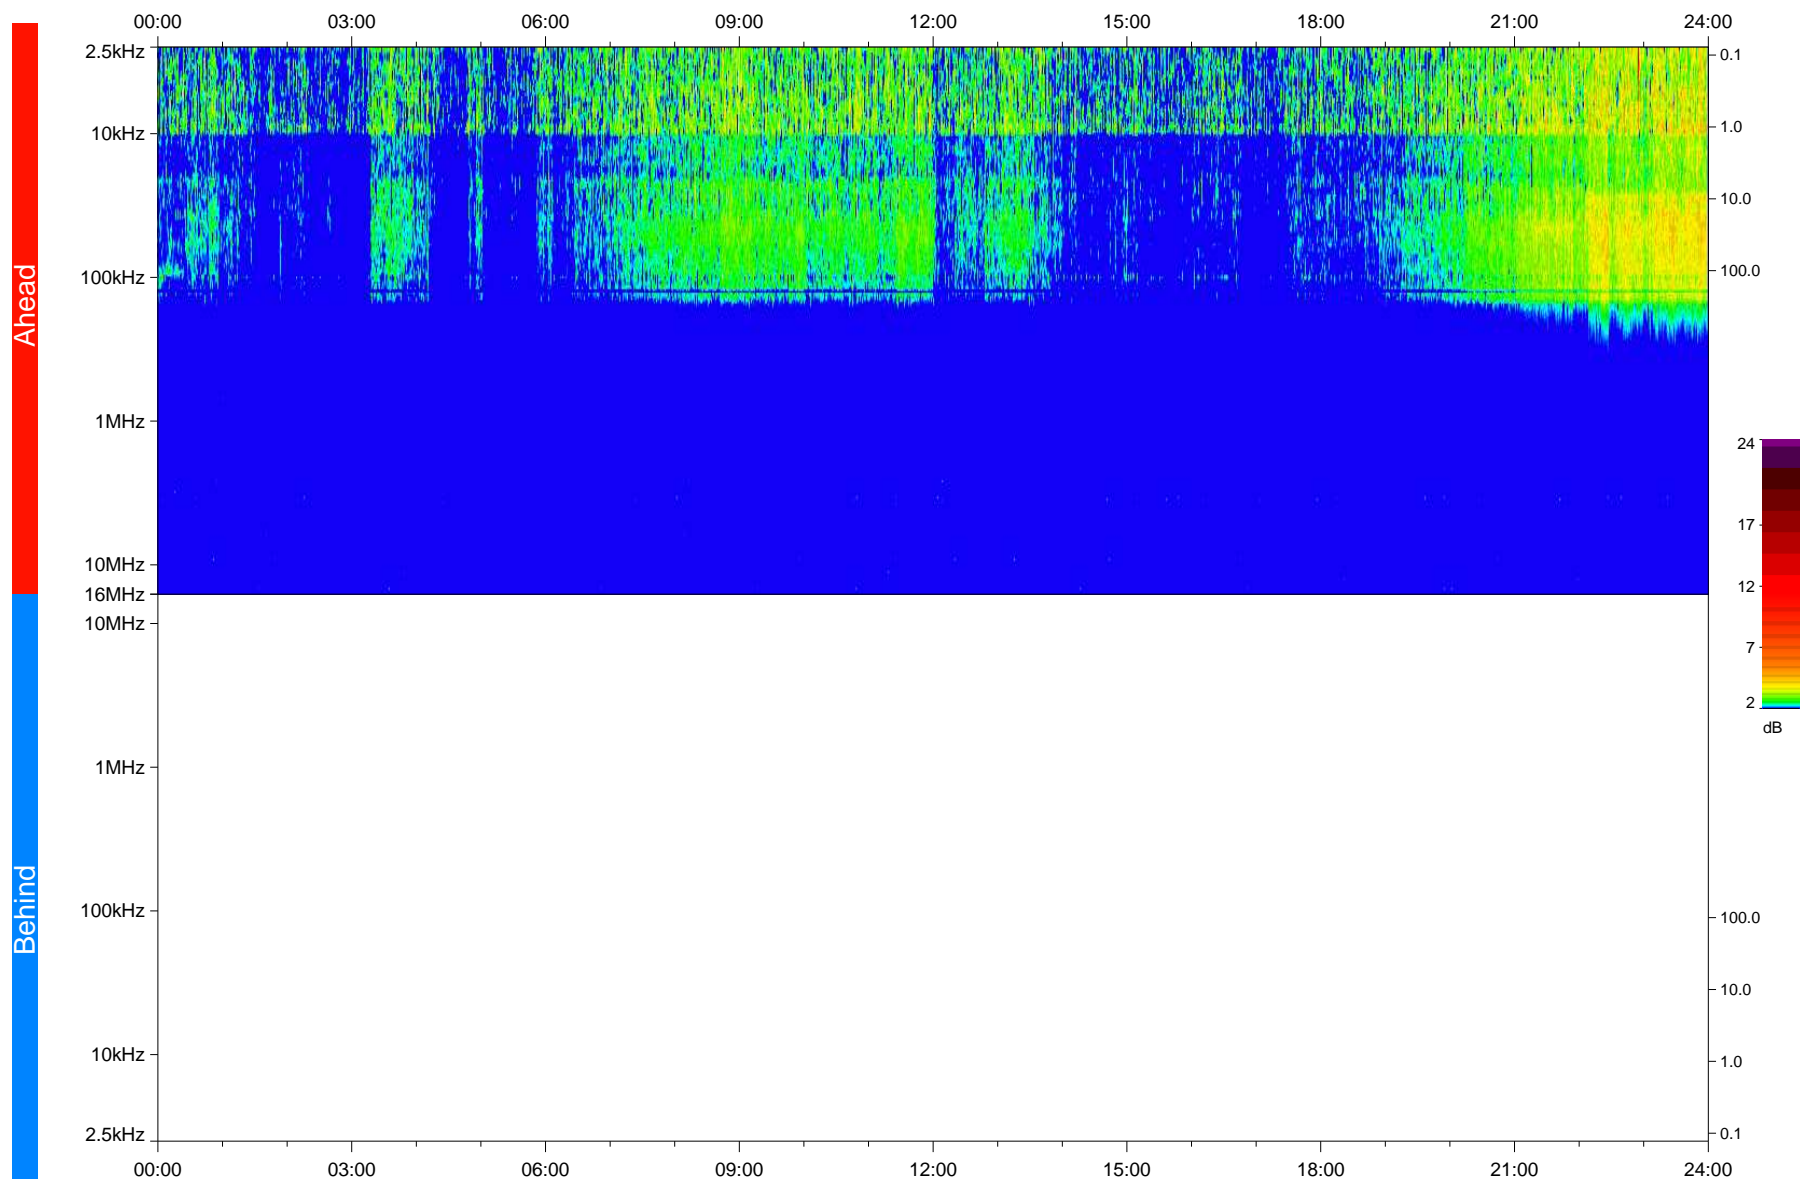

# STEREO/WAVES Daily Summary - 15-Mar-2020 (DOY 075)

Ahead source file: swaves\_ahead\_2020\_075\_1\_05.fin  
Ahead PSE Angle: -76.5°

Behind PSE Angle: 74.1°  
Behind source file: No STEREO-B data

Time (UTC)

file: stereo\_swaves\_daily-summary\_color\_20200315\_v04  
made by: space.umn.edu on macOS with IDL 8.8.2 on 2022-10-03 13:09:24, with TLib V945 / dynspec V311