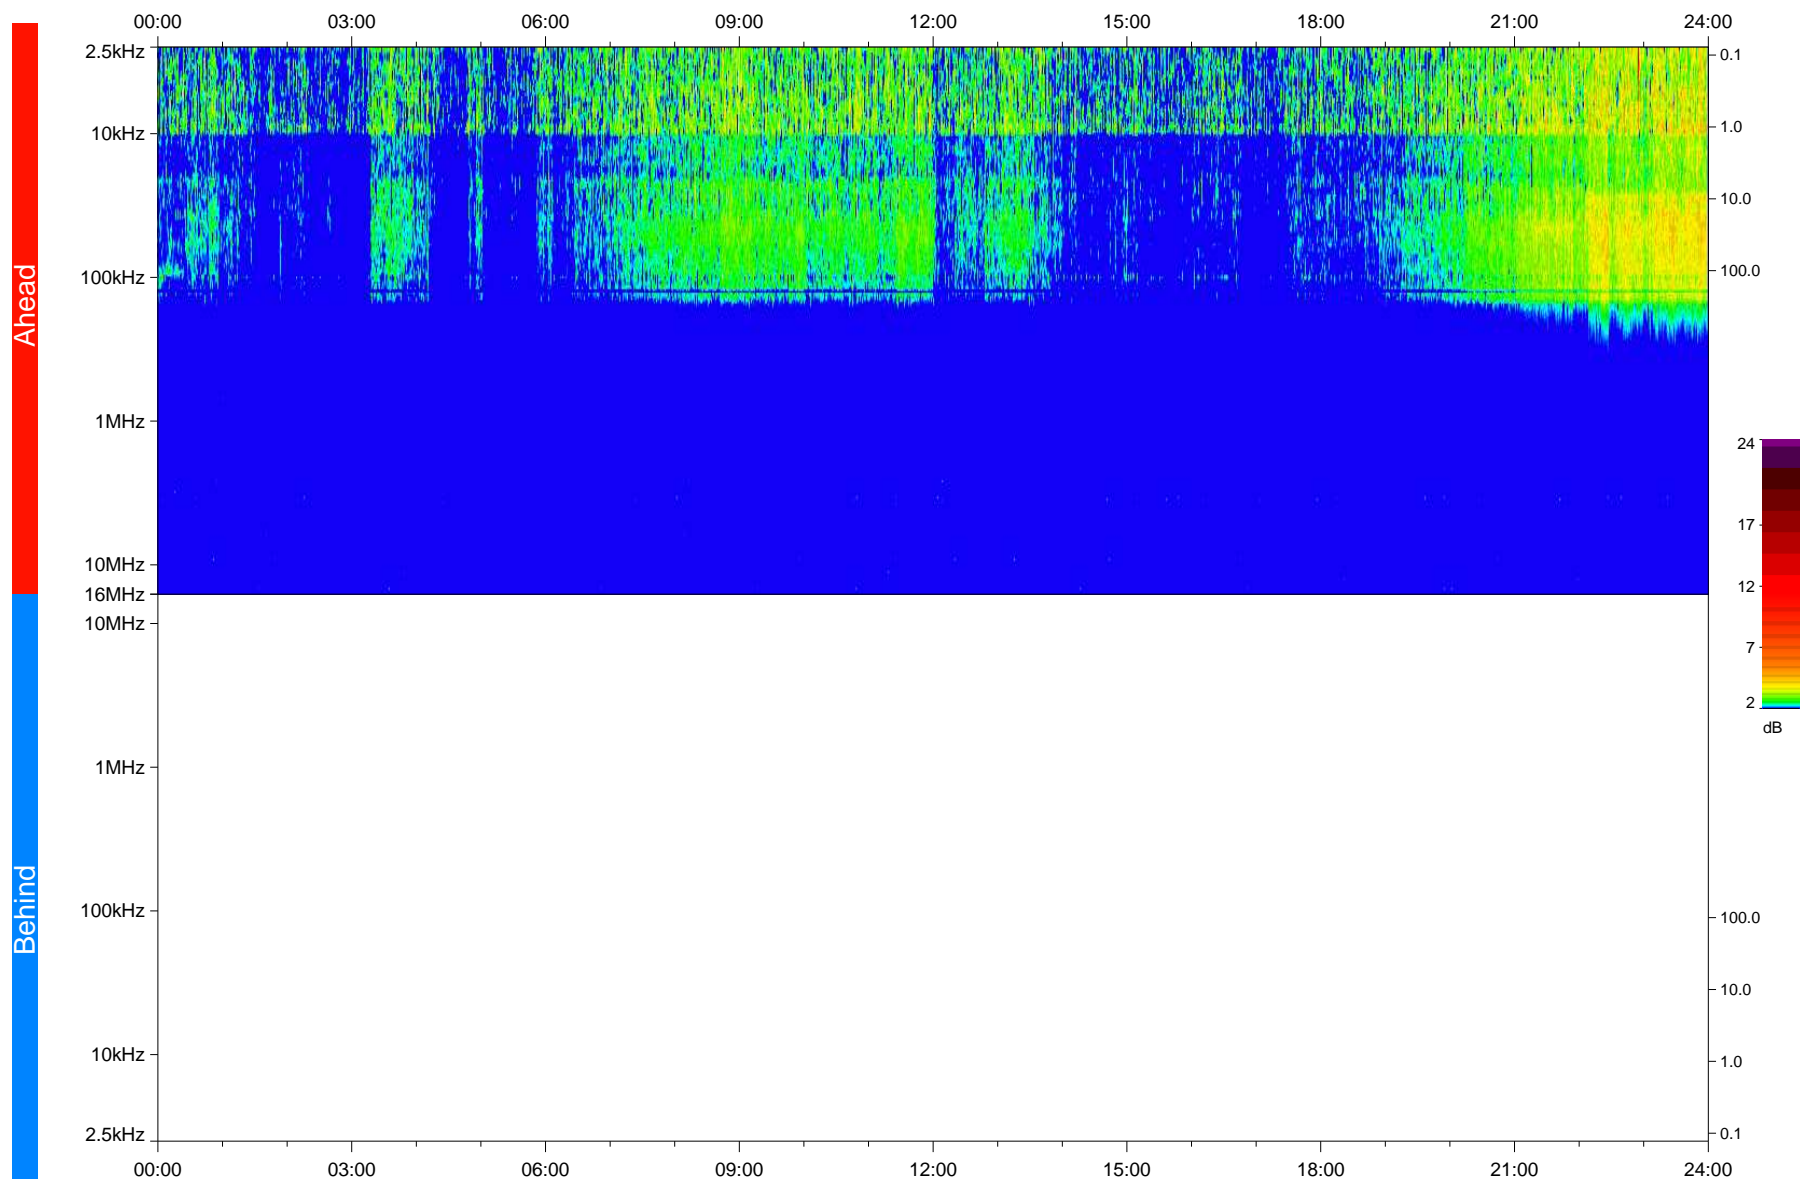

STEREO/WAVES Daily Summary - 15-Mar-2020 (DOY 075)

Ahead source file: swaves_ahead_2020_075_1_05.fin
Ahead PSE Angle: -76.5°

Behind PSE Angle: 74.1°
Behind source file: No STEREO-B data

Time (UTC)

file: stereo_swaves_daily-summary_color_20200315_v03
made by: space.umn.edu on macOS with IDL 8.8.2 on 2022-09-15 12:36:27, with TLib V945 / dynspec V311