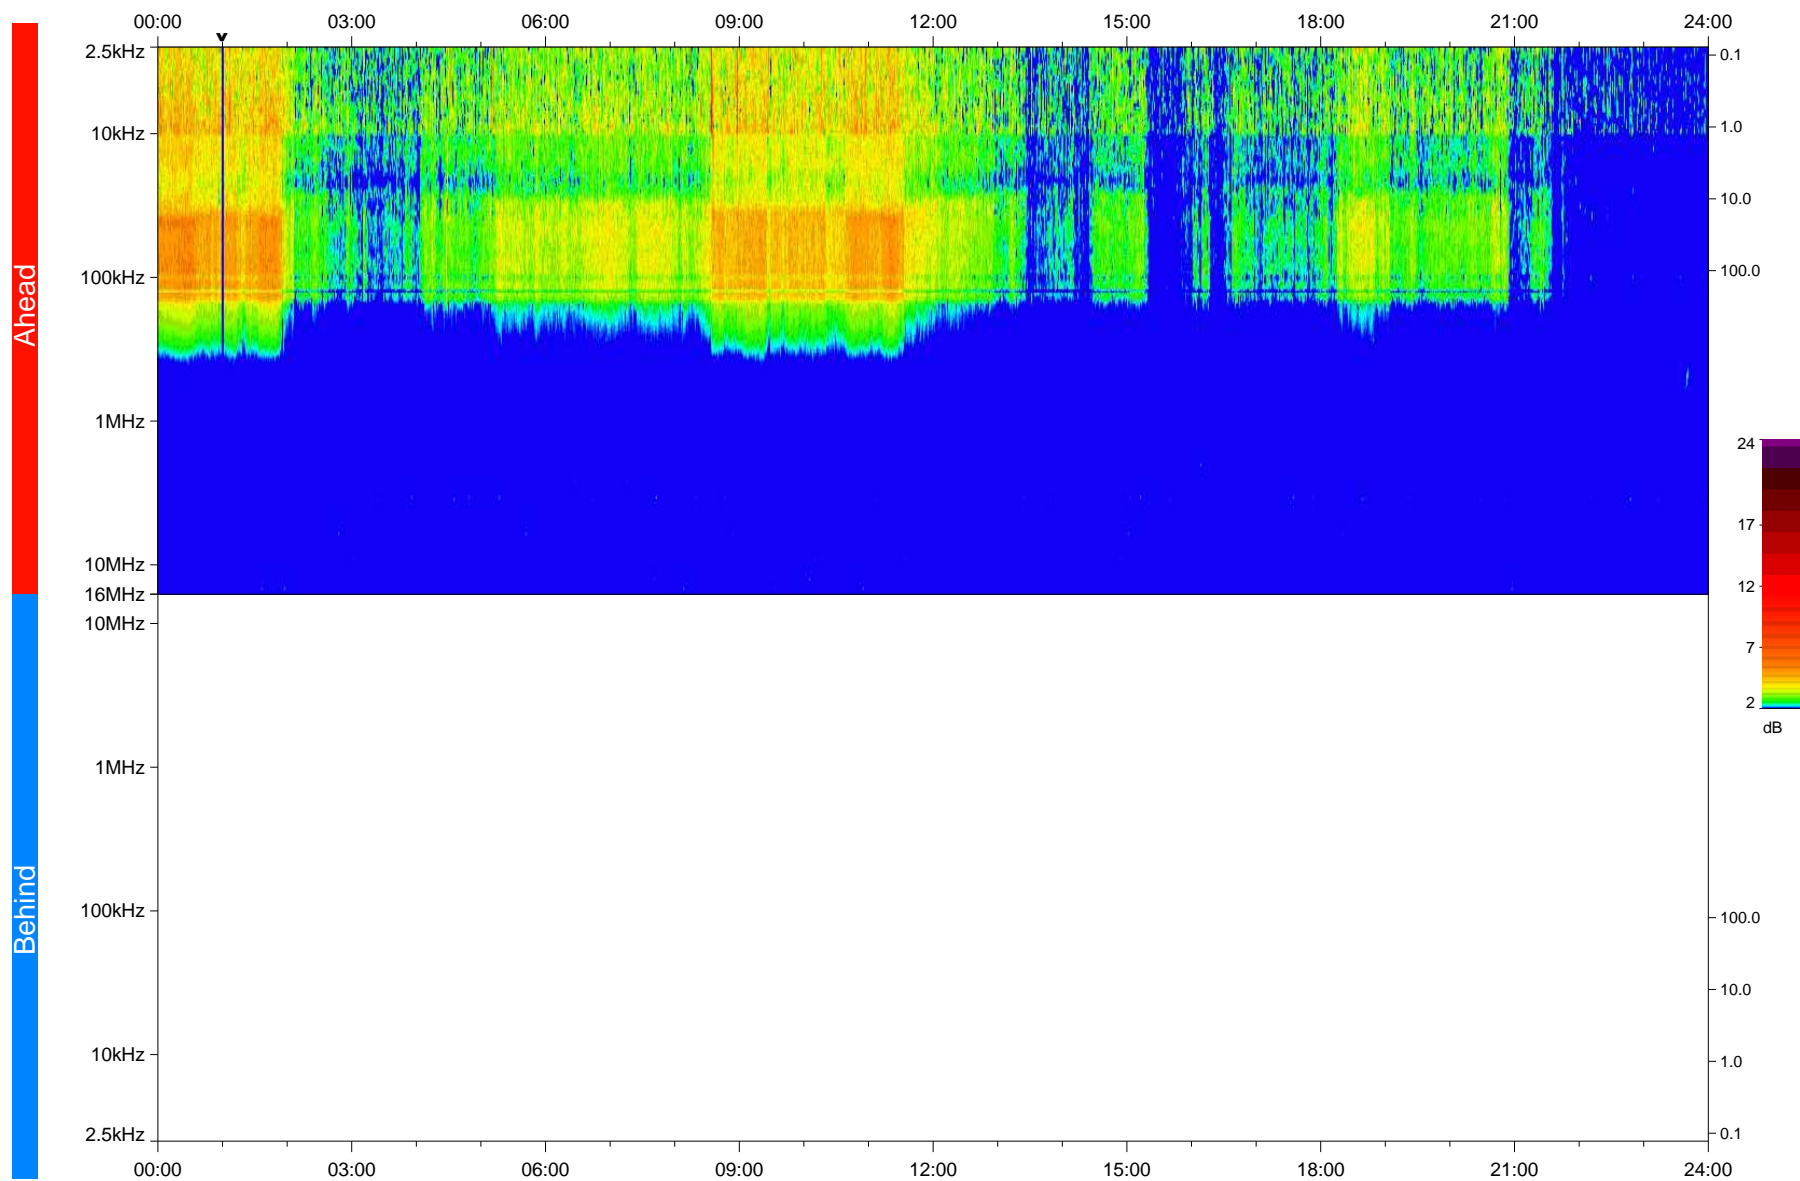

STEREO/WAVES Daily Summary - 14-Mar-2020 (DOY 074)

Ahead source file: swaves_ahead_2020_074_1_05.fin
Ahead PSE Angle: -76.6°

Behind PSE Angle: 74.3°
Behind source file: No STEREO-B data

Time (UTC)

file: stereo_swaves_daily-summary_color_20200314_v04
made by: space.umn.edu on macOS with IDL 8.8.2 on 2022-10-03 13:07:55, with TLib V945 / dynspec V311