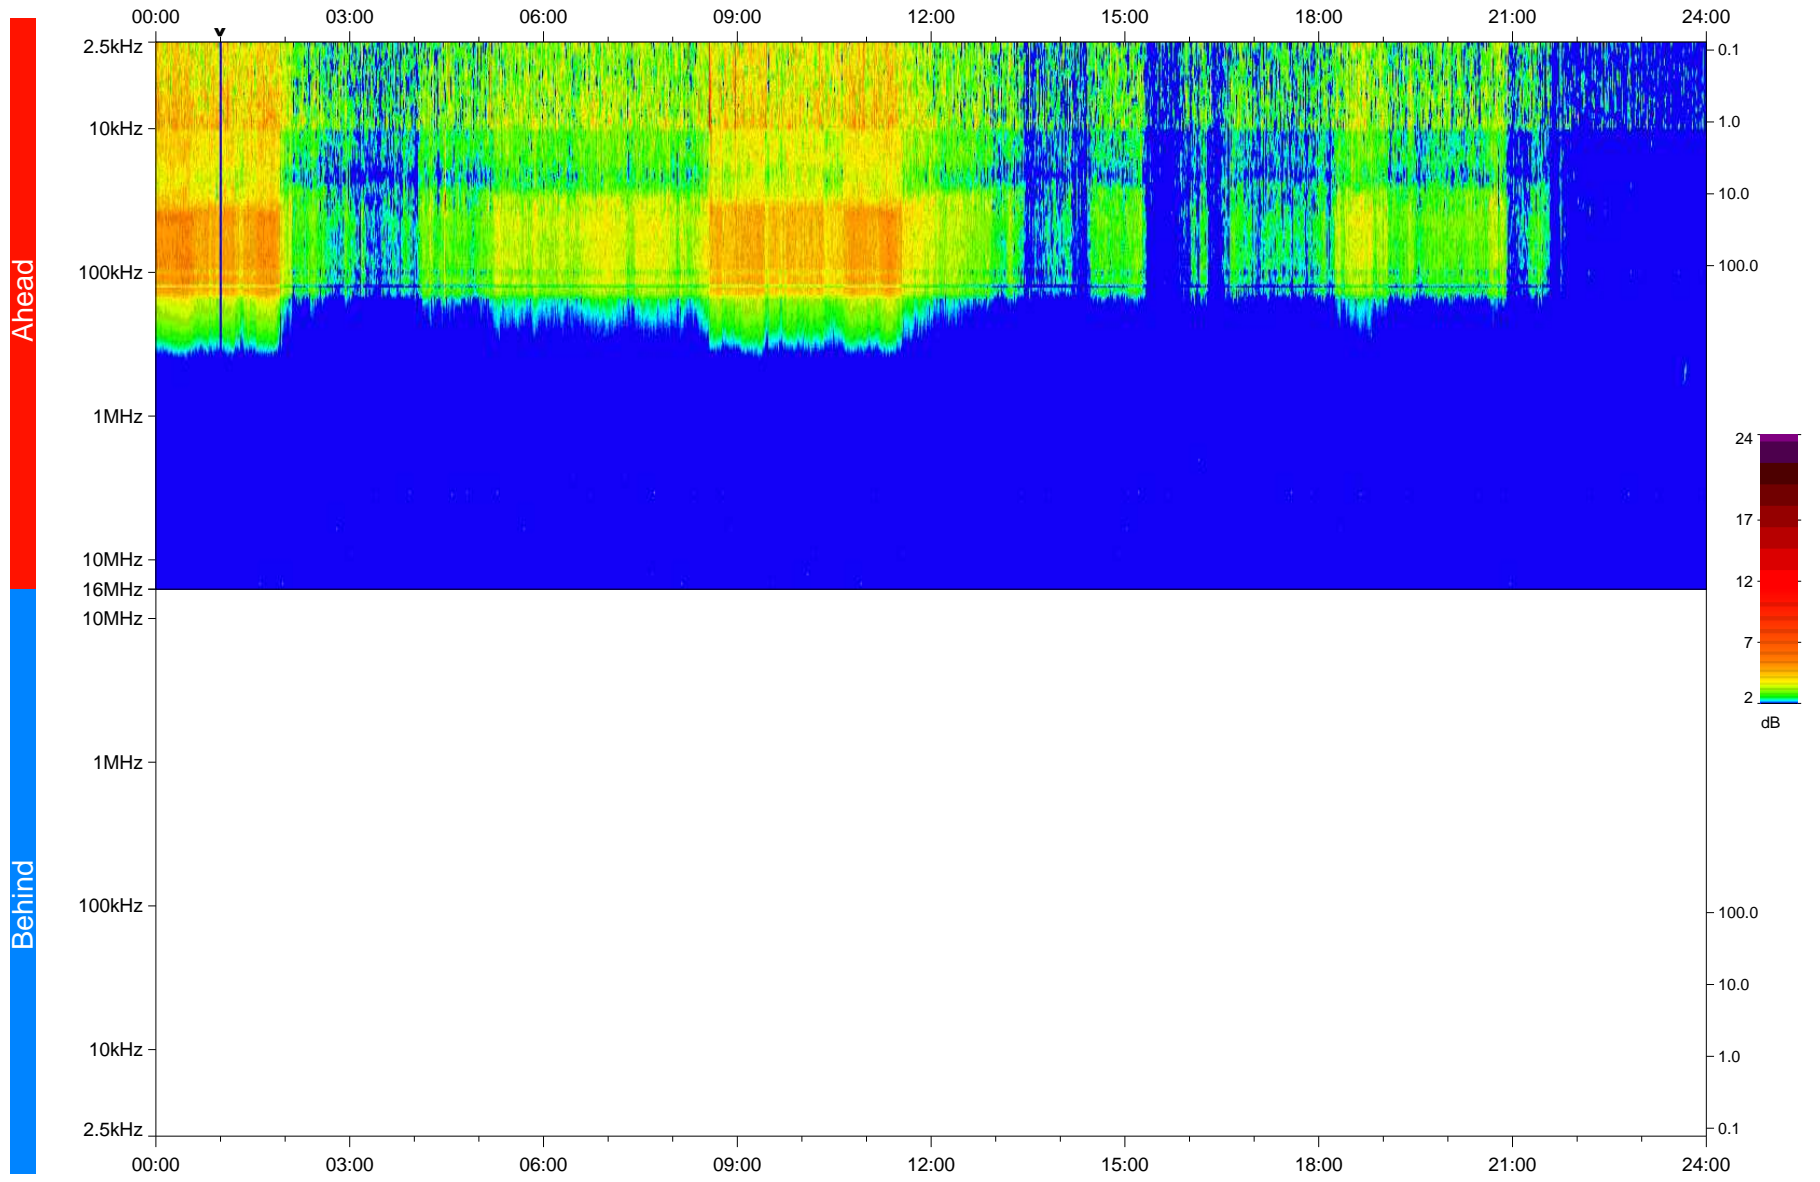

STEREO/WAVES Daily Summary - 14-Mar-2020 (DOY 074)

Ahead source file: swaves_ahead_2020_074_1_05.fin
Ahead PSE Angle: -76.6°

Behind PSE Angle: 74.3°
Behind source file: No STEREO-B data

Time (UTC)

file: stereo_swaves_daily-summary_color_20200314_v03
made by: space.umn.edu on macOS with IDL 8.8.2 on 2022-09-15 12:35:06, with TLib V945 / dynspec V311