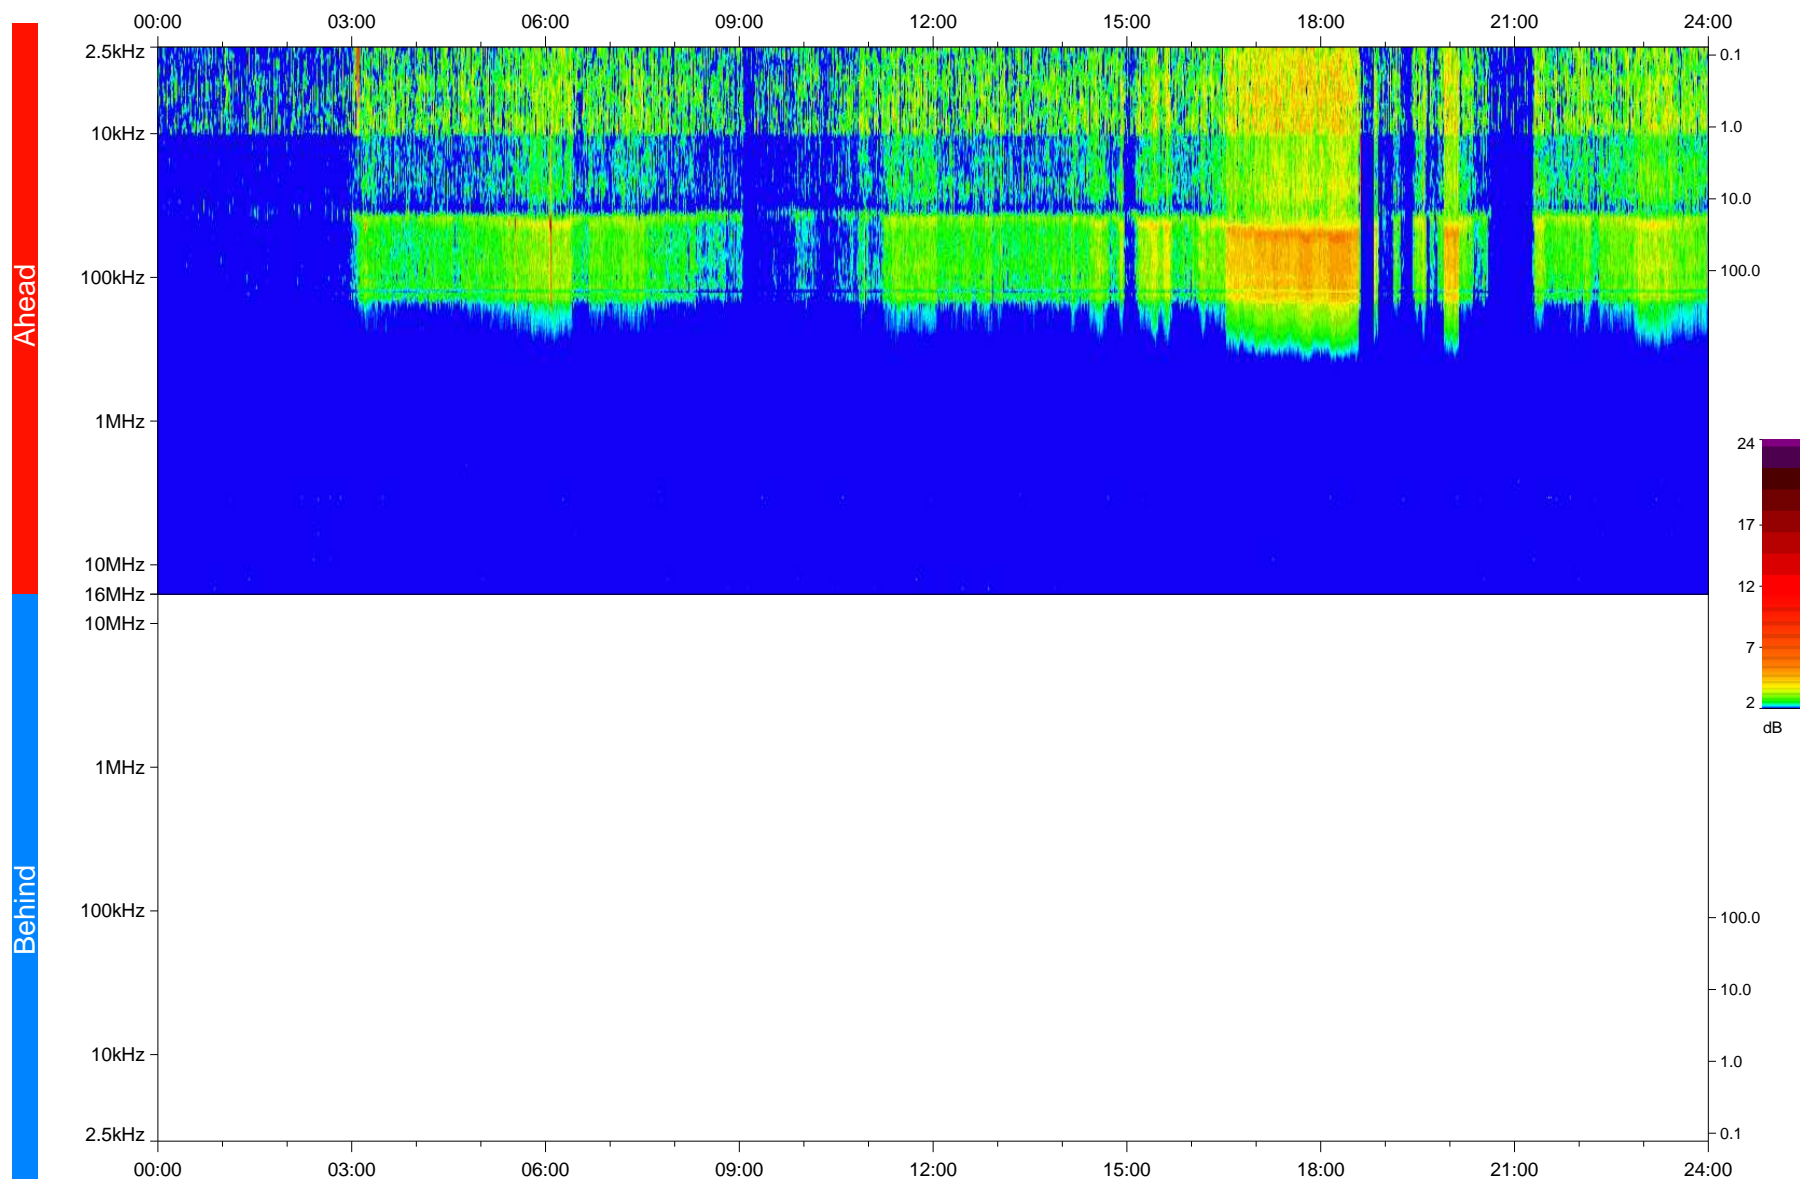

# STEREO/WAVES Daily Summary - 13-Mar-2020 (DOY 073)

Ahead source file: swaves\_ahead\_2020\_073\_1\_05.fin  
Ahead PSE Angle: -76.6°

Behind PSE Angle: 74.4°  
Behind source file: No STEREO-B data

Time (UTC)

file: stereo\_swaves\_daily-summary\_color\_20200313\_v04  
made by: space.umn.edu on macOS with IDL 8.8.2 on 2022-10-03 13:06:25, with TLib V945 / dynspec V311