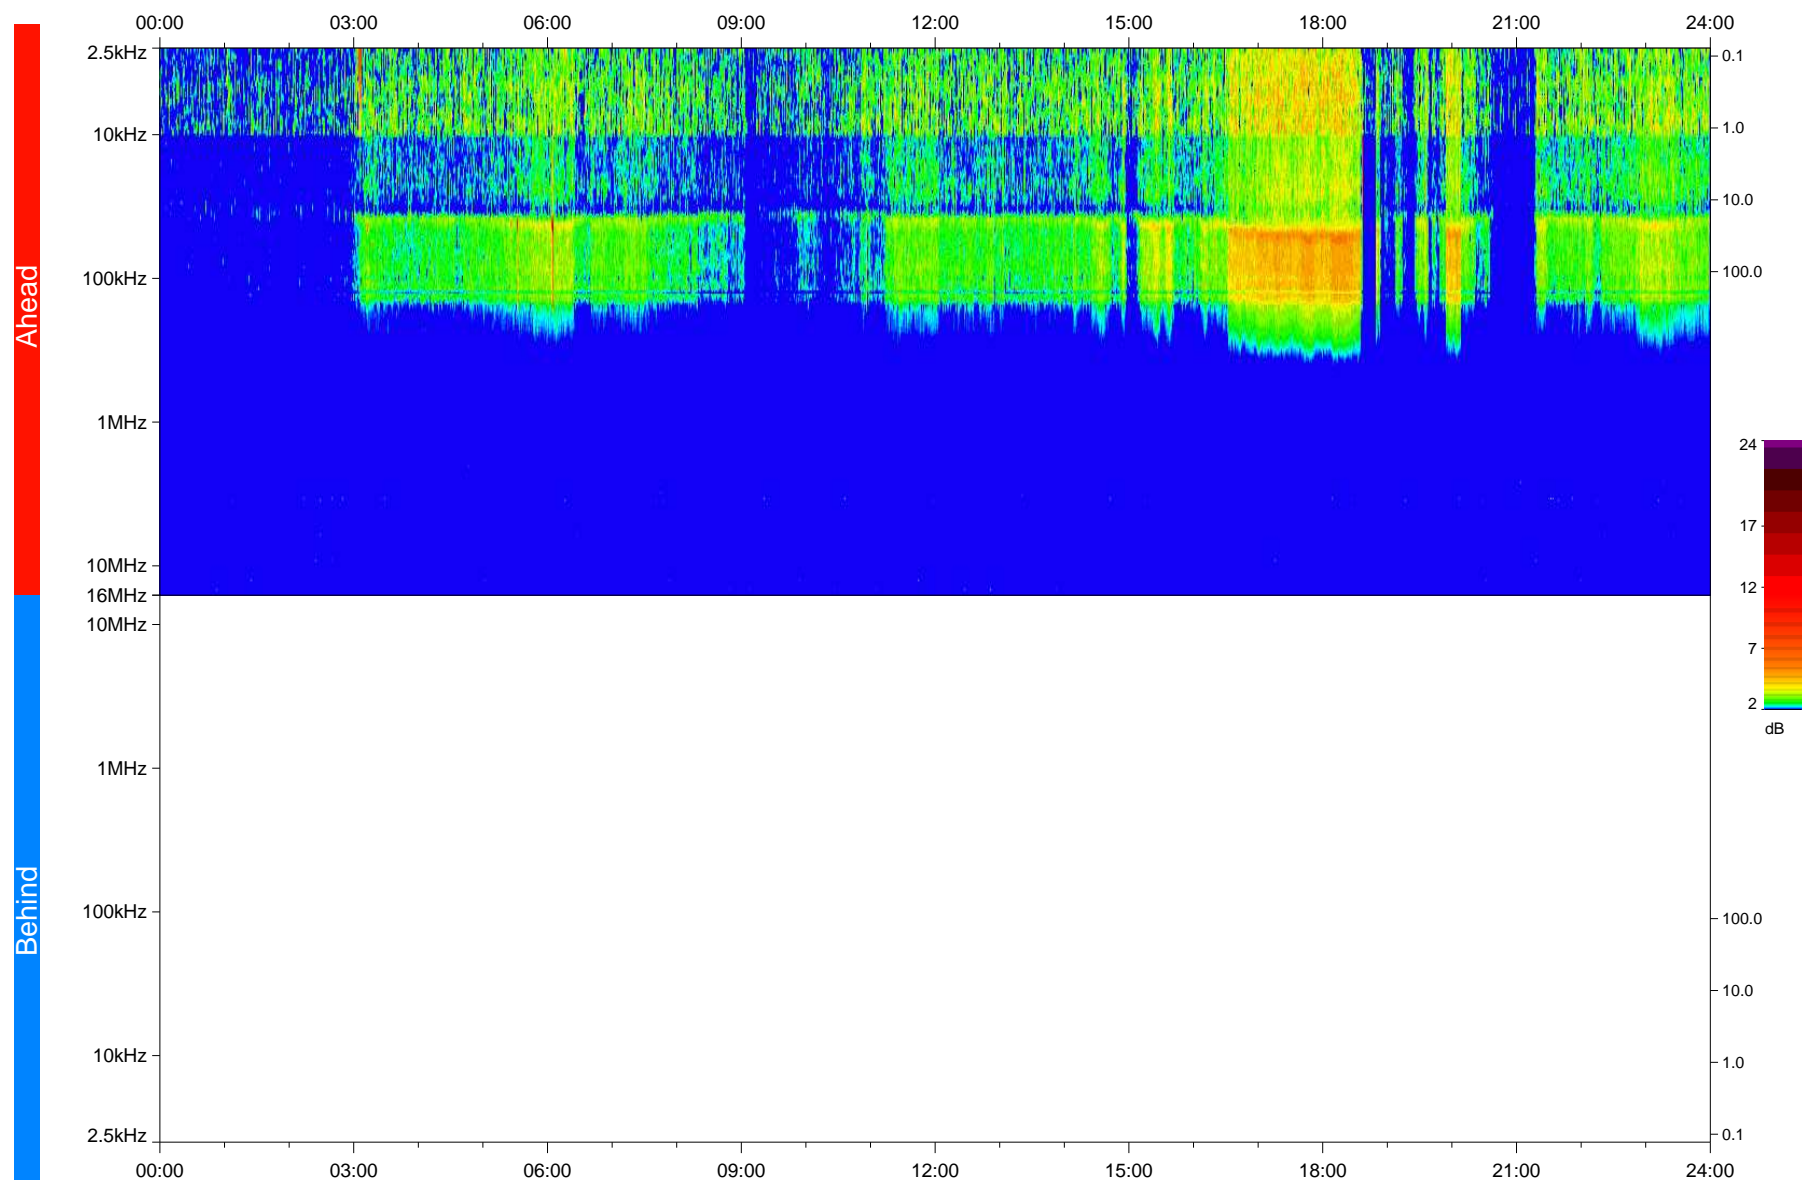

STEREO/WAVES Daily Summary - 13-Mar-2020 (DOY 073)

Ahead source file: swaves_ahead_2020_073_1_05.fin
Ahead PSE Angle: -76.6°

Behind PSE Angle: 74.4°
Behind source file: No STEREO-B data

Time (UTC)

file: stereo_swaves_daily-summary_color_20200313_v03
made by: space.umn.edu on macOS with IDL 8.8.2 on 2022-09-15 12:33:43, with TLib V945 / dynspec V311