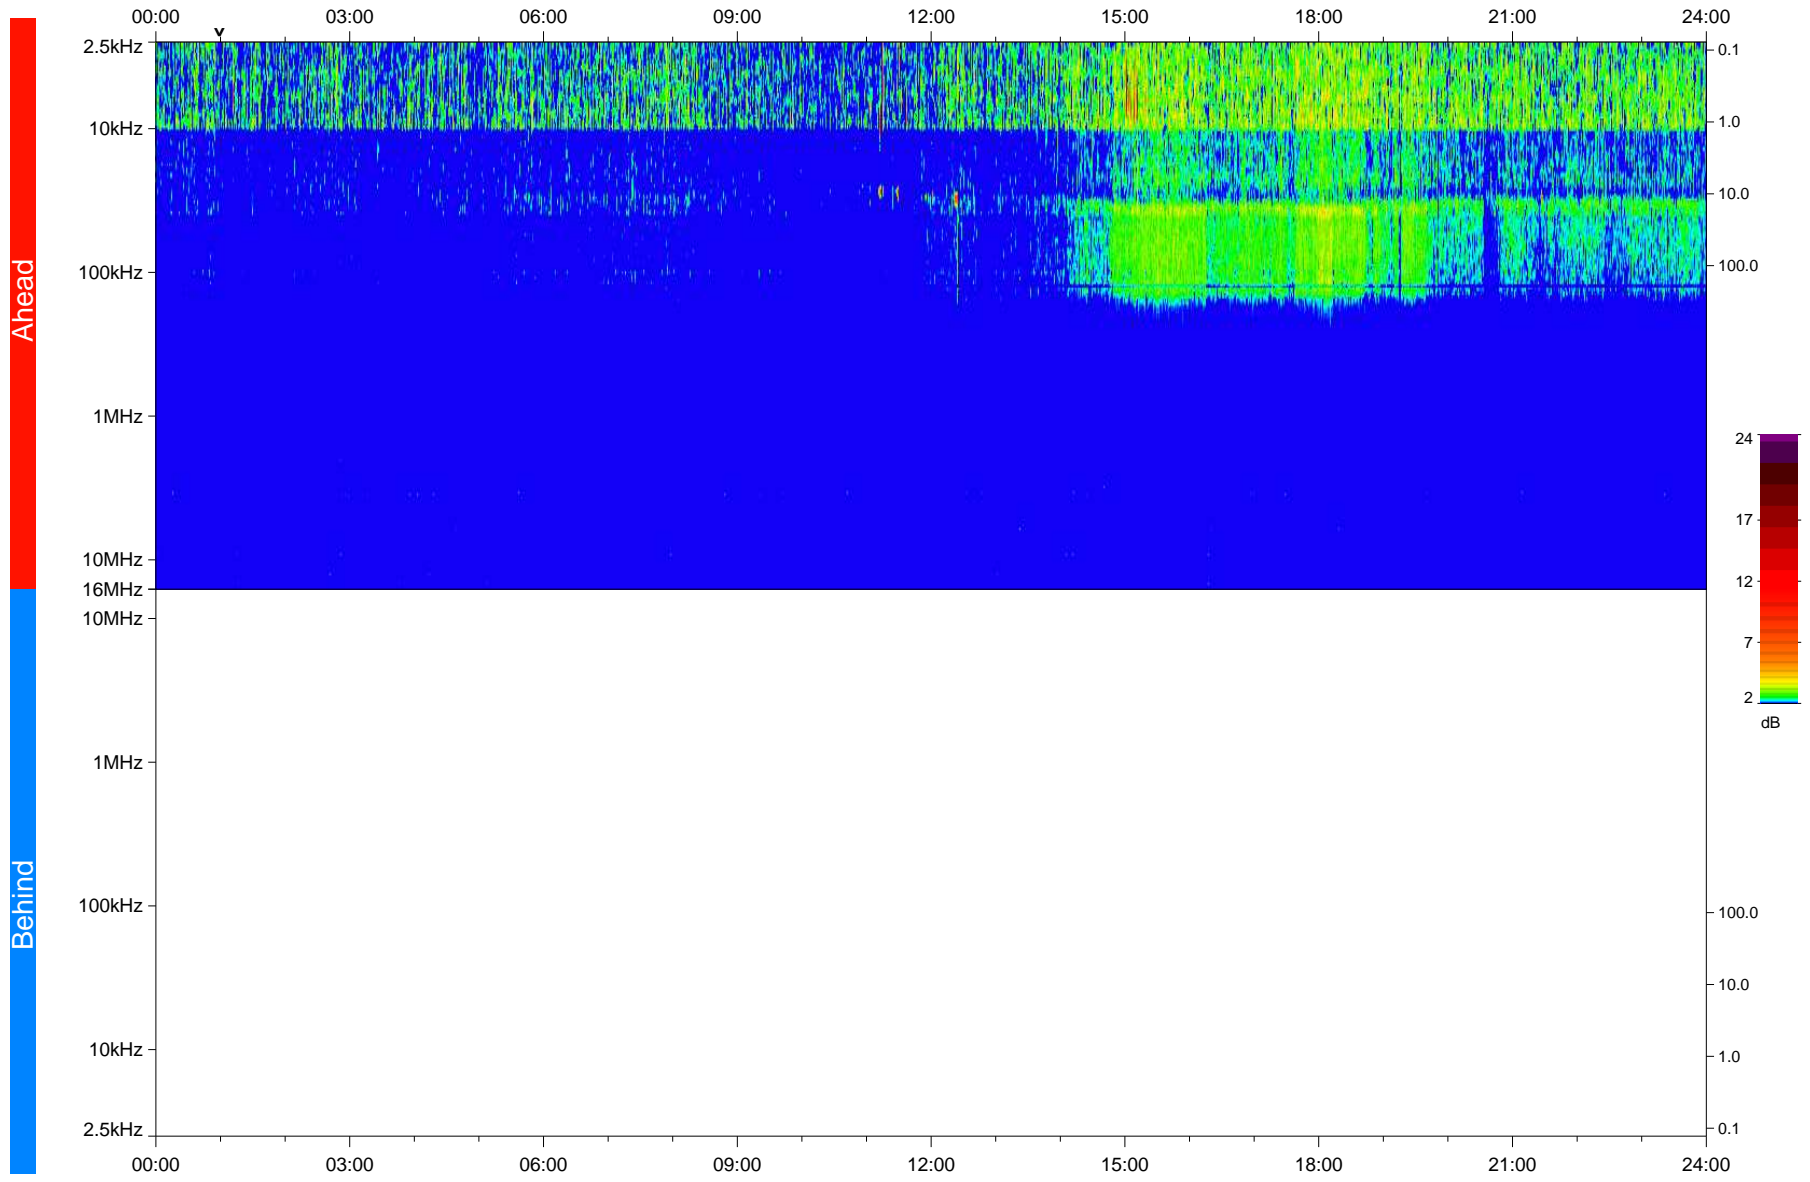

STEREO/WAVES Daily Summary - 12-Mar-2020 (DOY 072)

Ahead source file: swaves_ahead_2020_072_1_05.fin
Ahead PSE Angle: -76.6°

Behind PSE Angle: 74.5°
Behind source file: No STEREO-B data

Time (UTC)

file: stereo_swaves_daily-summary_color_20200312_v04
made by: space.umn.edu on macOS with IDL 8.8.2 on 2022-10-03 13:04:55, with TLib V945 / dynspec V311