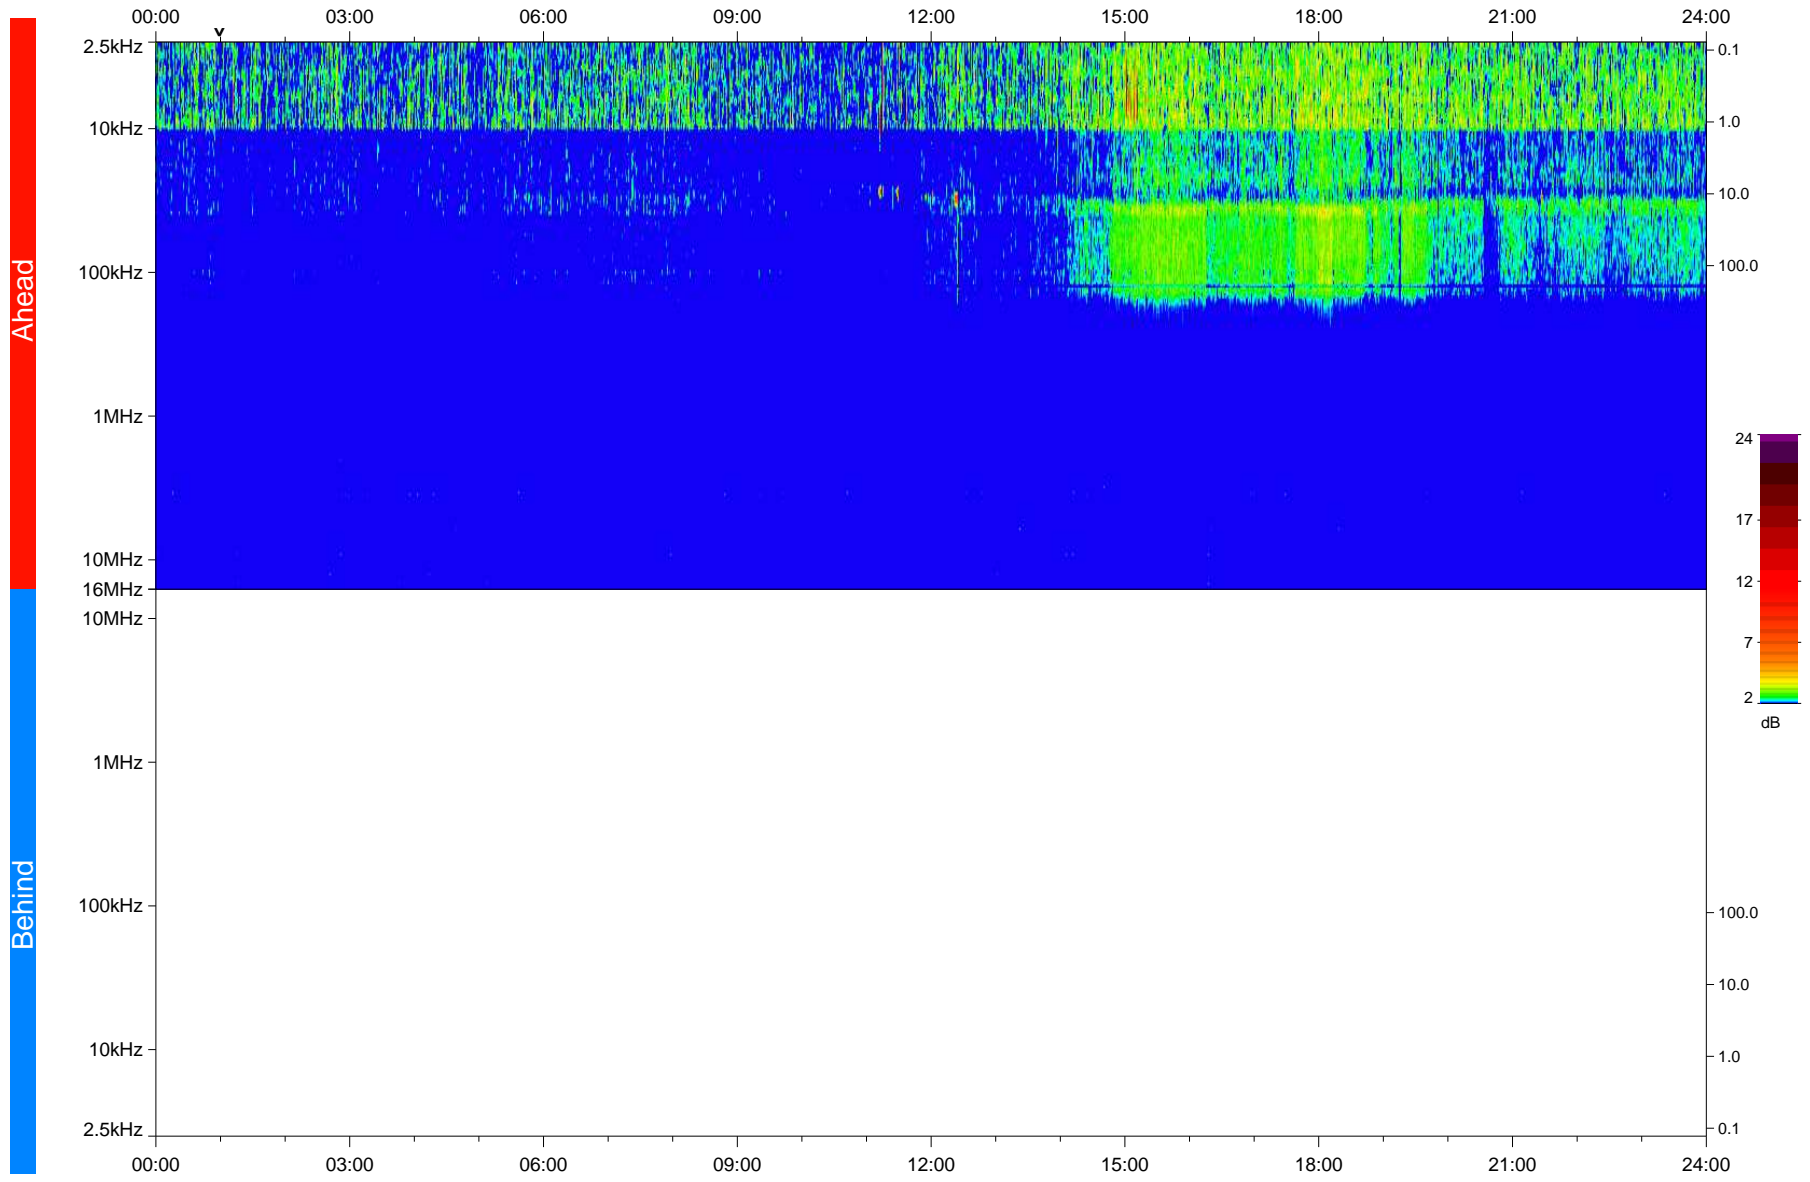

STEREO/WAVES Daily Summary - 12-Mar-2020 (DOY 072)

Ahead source file: swaves_ahead_2020_072_1_05.fin
Ahead PSE Angle: -76.6°

Behind PSE Angle: 74.5°
Behind source file: No STEREO-B data

Time (UTC)

file: stereo_swaves_daily-summary_color_20200312_v03
made by: space.umn.edu on macOS with IDL 8.8.2 on 2022-09-15 12:32:21, with TLib V945 / dynspec V311