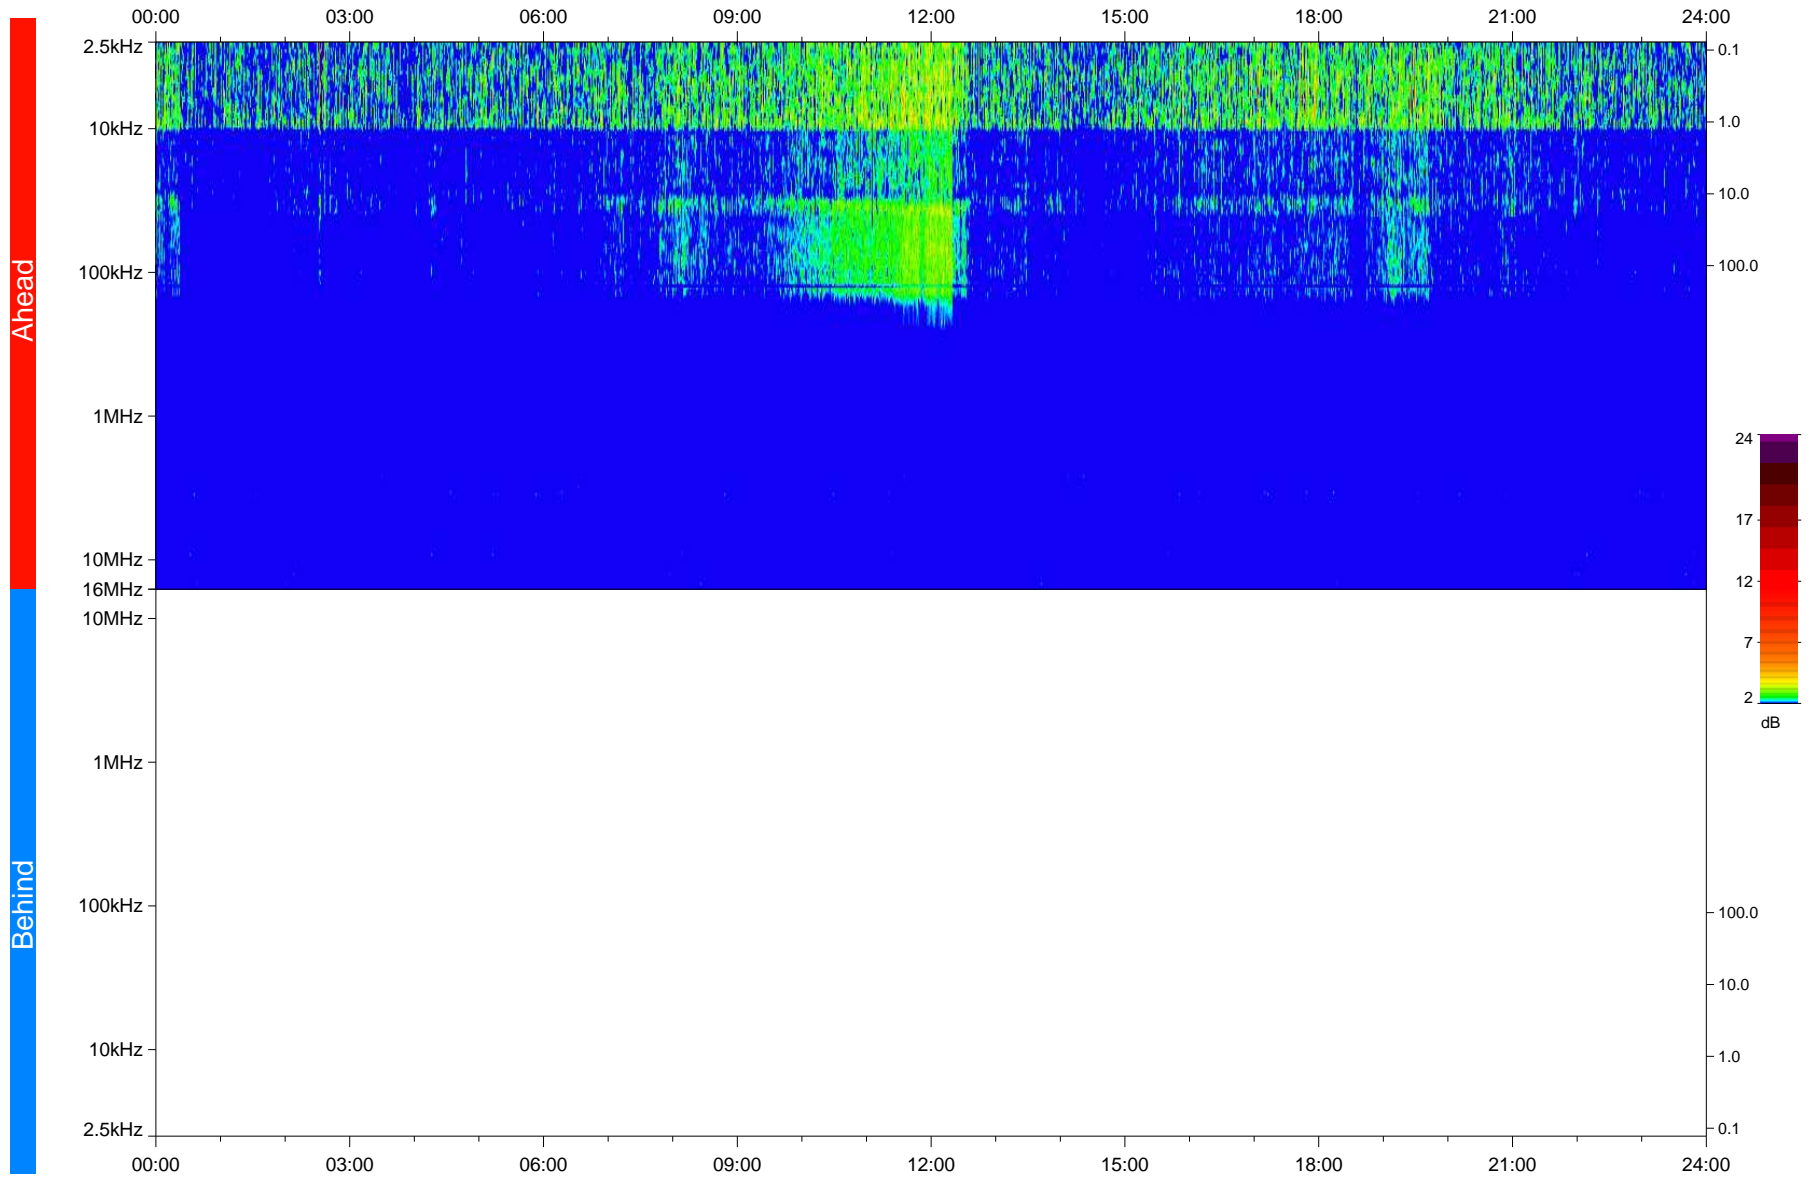

# STEREO/WAVES Daily Summary - 11-Mar-2020 (DOY 071)

Ahead source file: swaves\_ahead\_2020\_071\_1\_05.fin  
Ahead PSE Angle: -76.7°

Behind PSE Angle: 74.6°  
Behind source file: No STEREO-B data

Time (UTC)

file: stereo\_swaves\_daily-summary\_color\_20200311\_v04  
made by: space.umn.edu on macOS with IDL 8.8.2 on 2022-10-03 13:03:25, with TLib V945 / dynspec V311