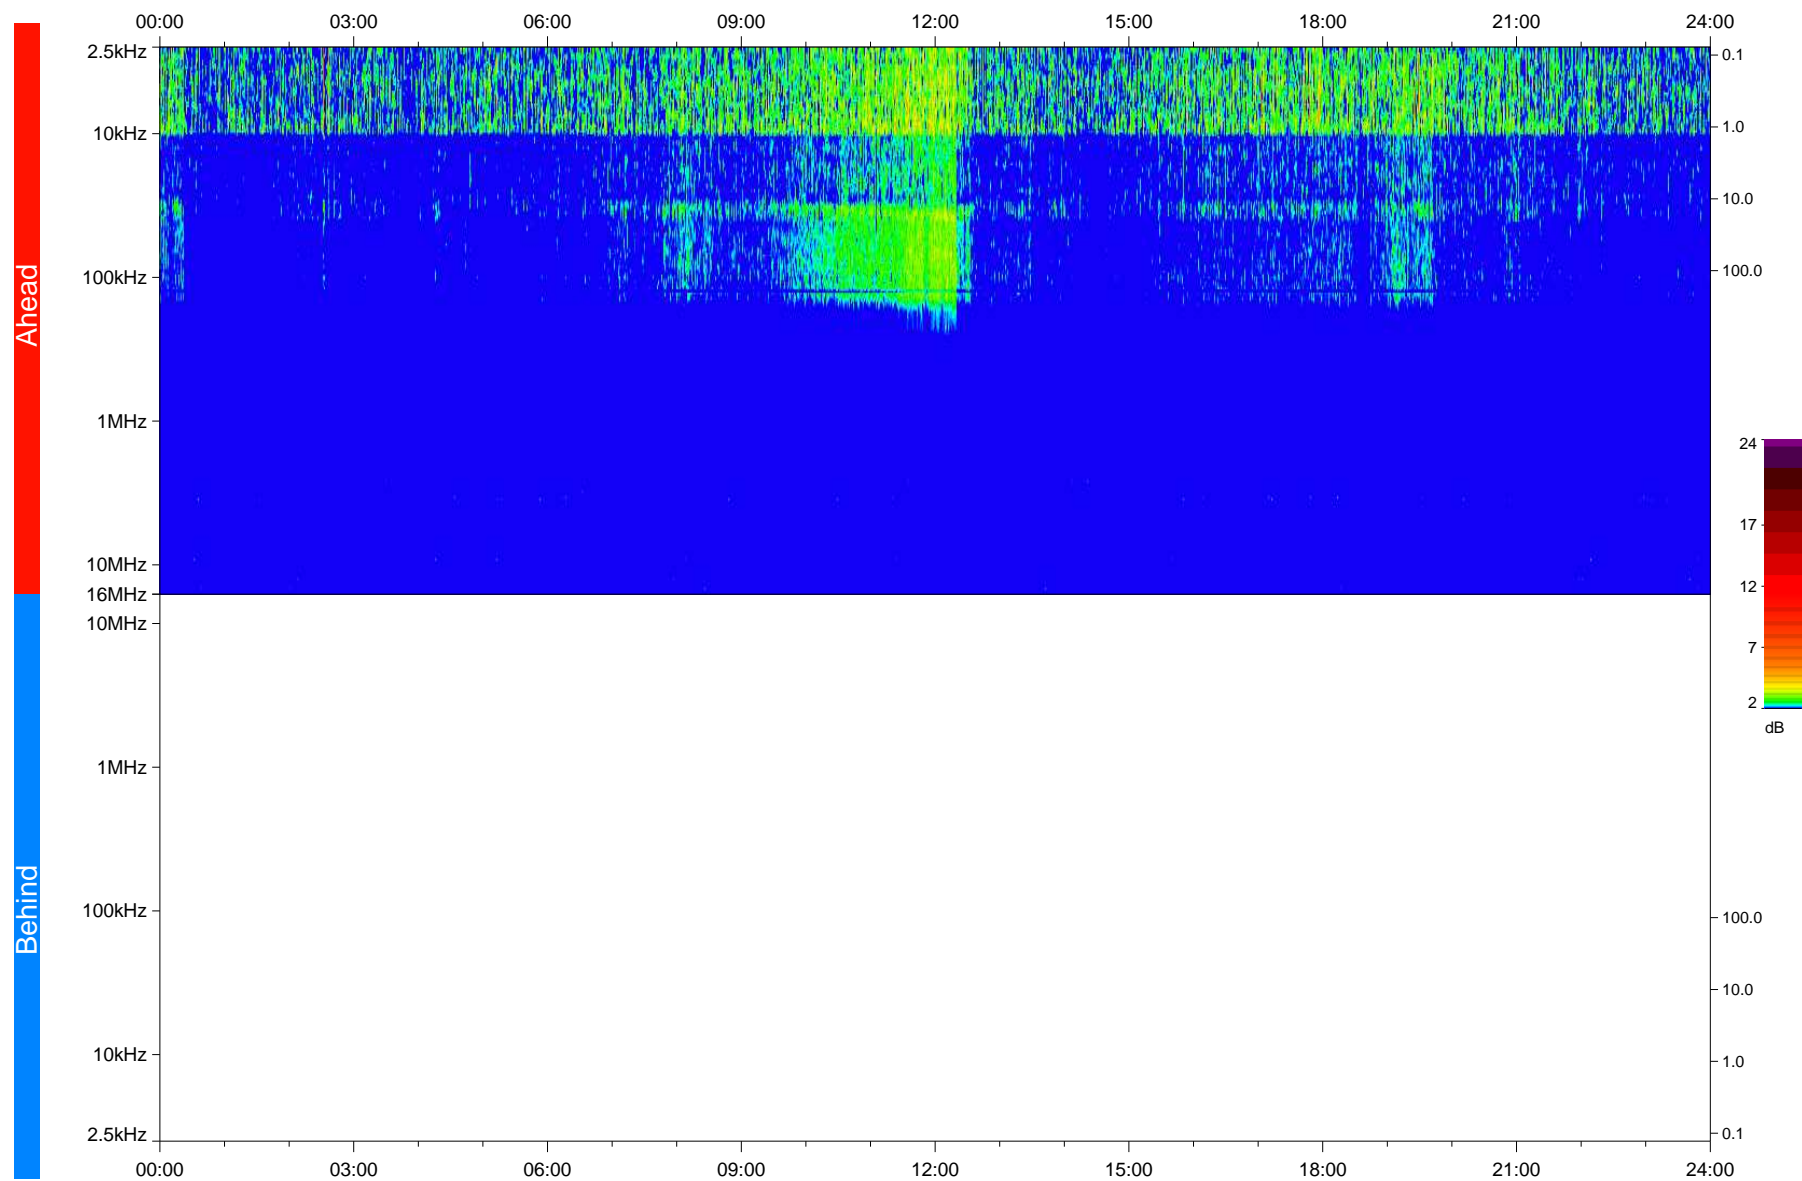

# STEREO/WAVES Daily Summary - 11-Mar-2020 (DOY 071)

Ahead source file: swaves\_ahead\_2020\_071\_1\_05.fin  
Ahead PSE Angle: -76.7°

Behind PSE Angle: 74.6°  
Behind source file: No STEREO-B data

Time (UTC)

file: stereo\_swaves\_daily-summary\_color\_20200311\_v03  
made by: space.umn.edu on macOS with IDL 8.8.2 on 2022-09-15 12:31:00, with TLib V945 / dynspec V311