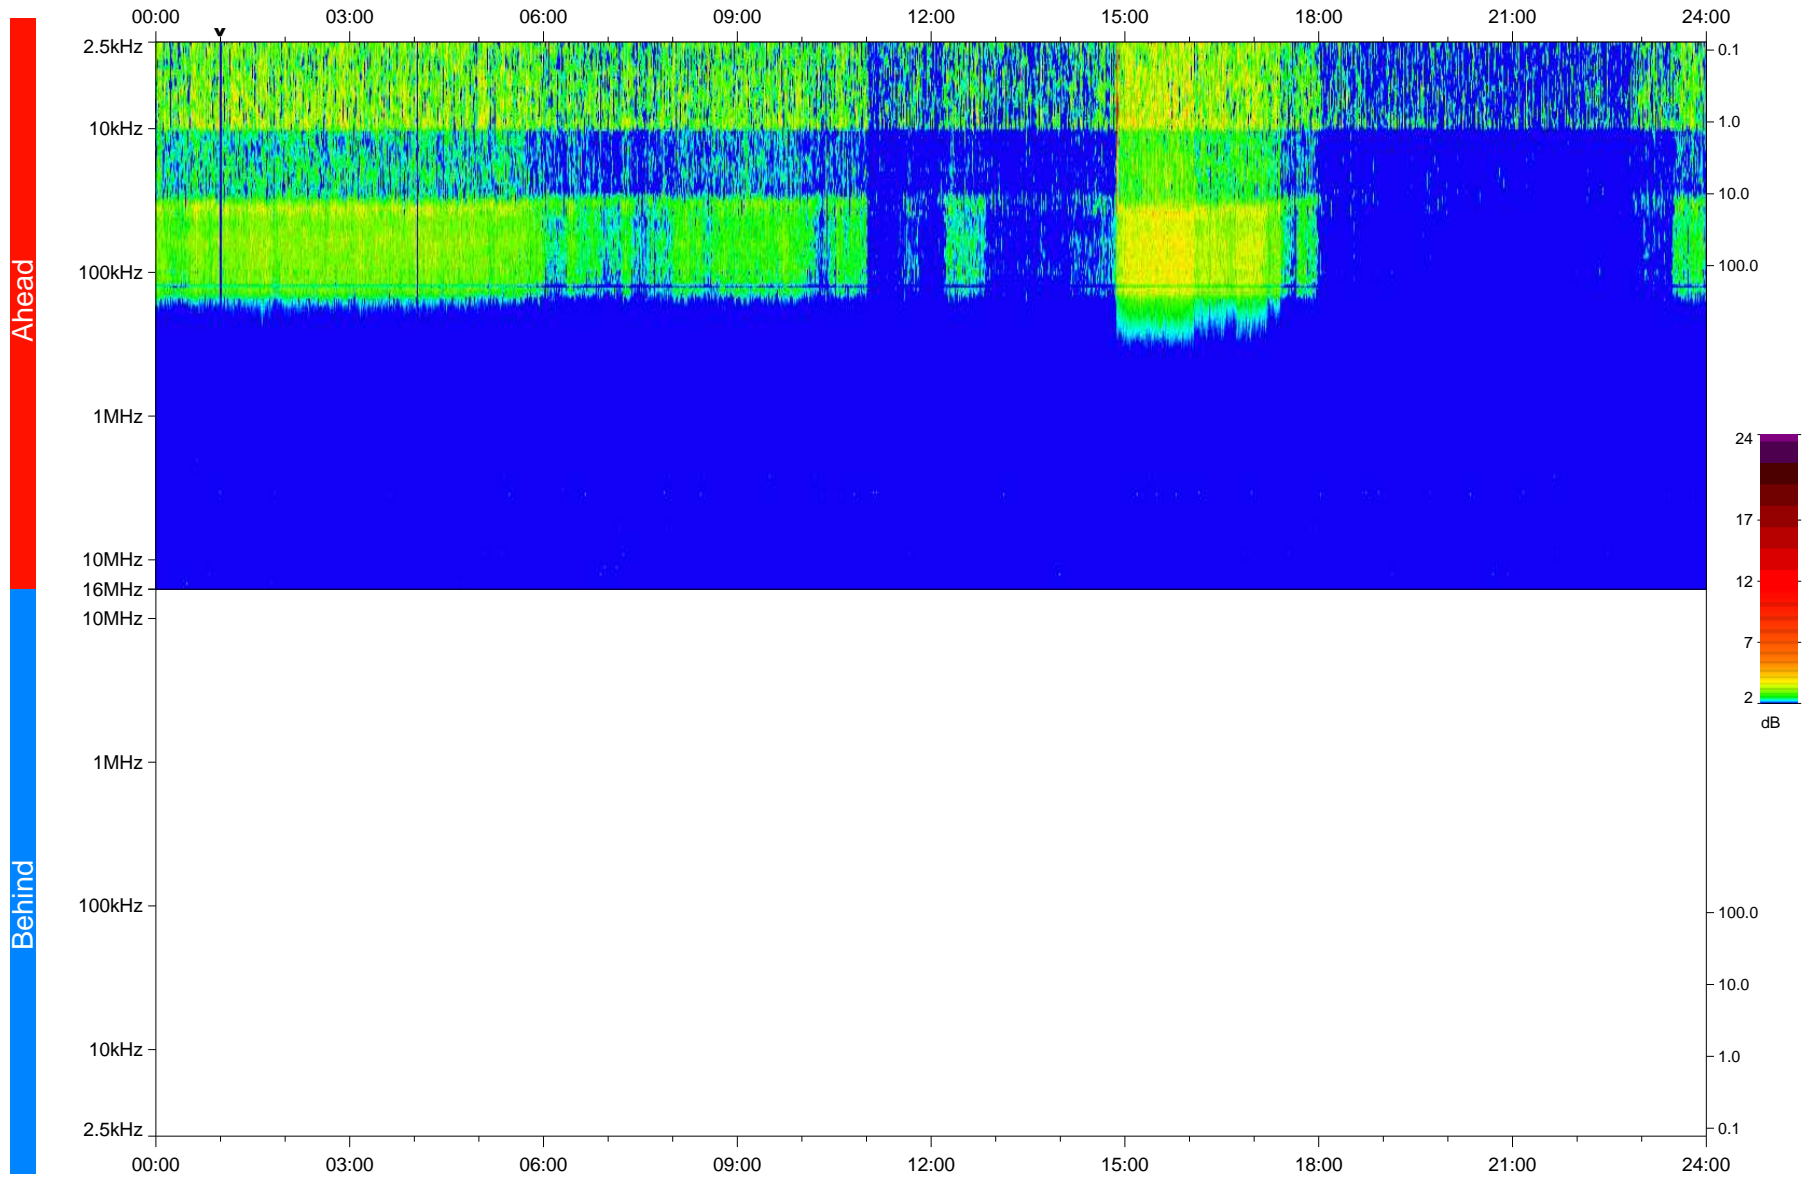

STEREO/WAVES Daily Summary - 10-Mar-2020 (DOY 070)

Ahead source file: swaves_ahead_2020_070_1_05.fin
Ahead PSE Angle: -76.7°

Behind PSE Angle: 74.7°
Behind source file: No STEREO-B data

Time (UTC)

file: stereo_swaves_daily-summary_color_20200310_v04
made by: space.umn.edu on macOS with IDL 8.8.2 on 2022-10-03 13:01:55, with TLib V945 / dynspec V311